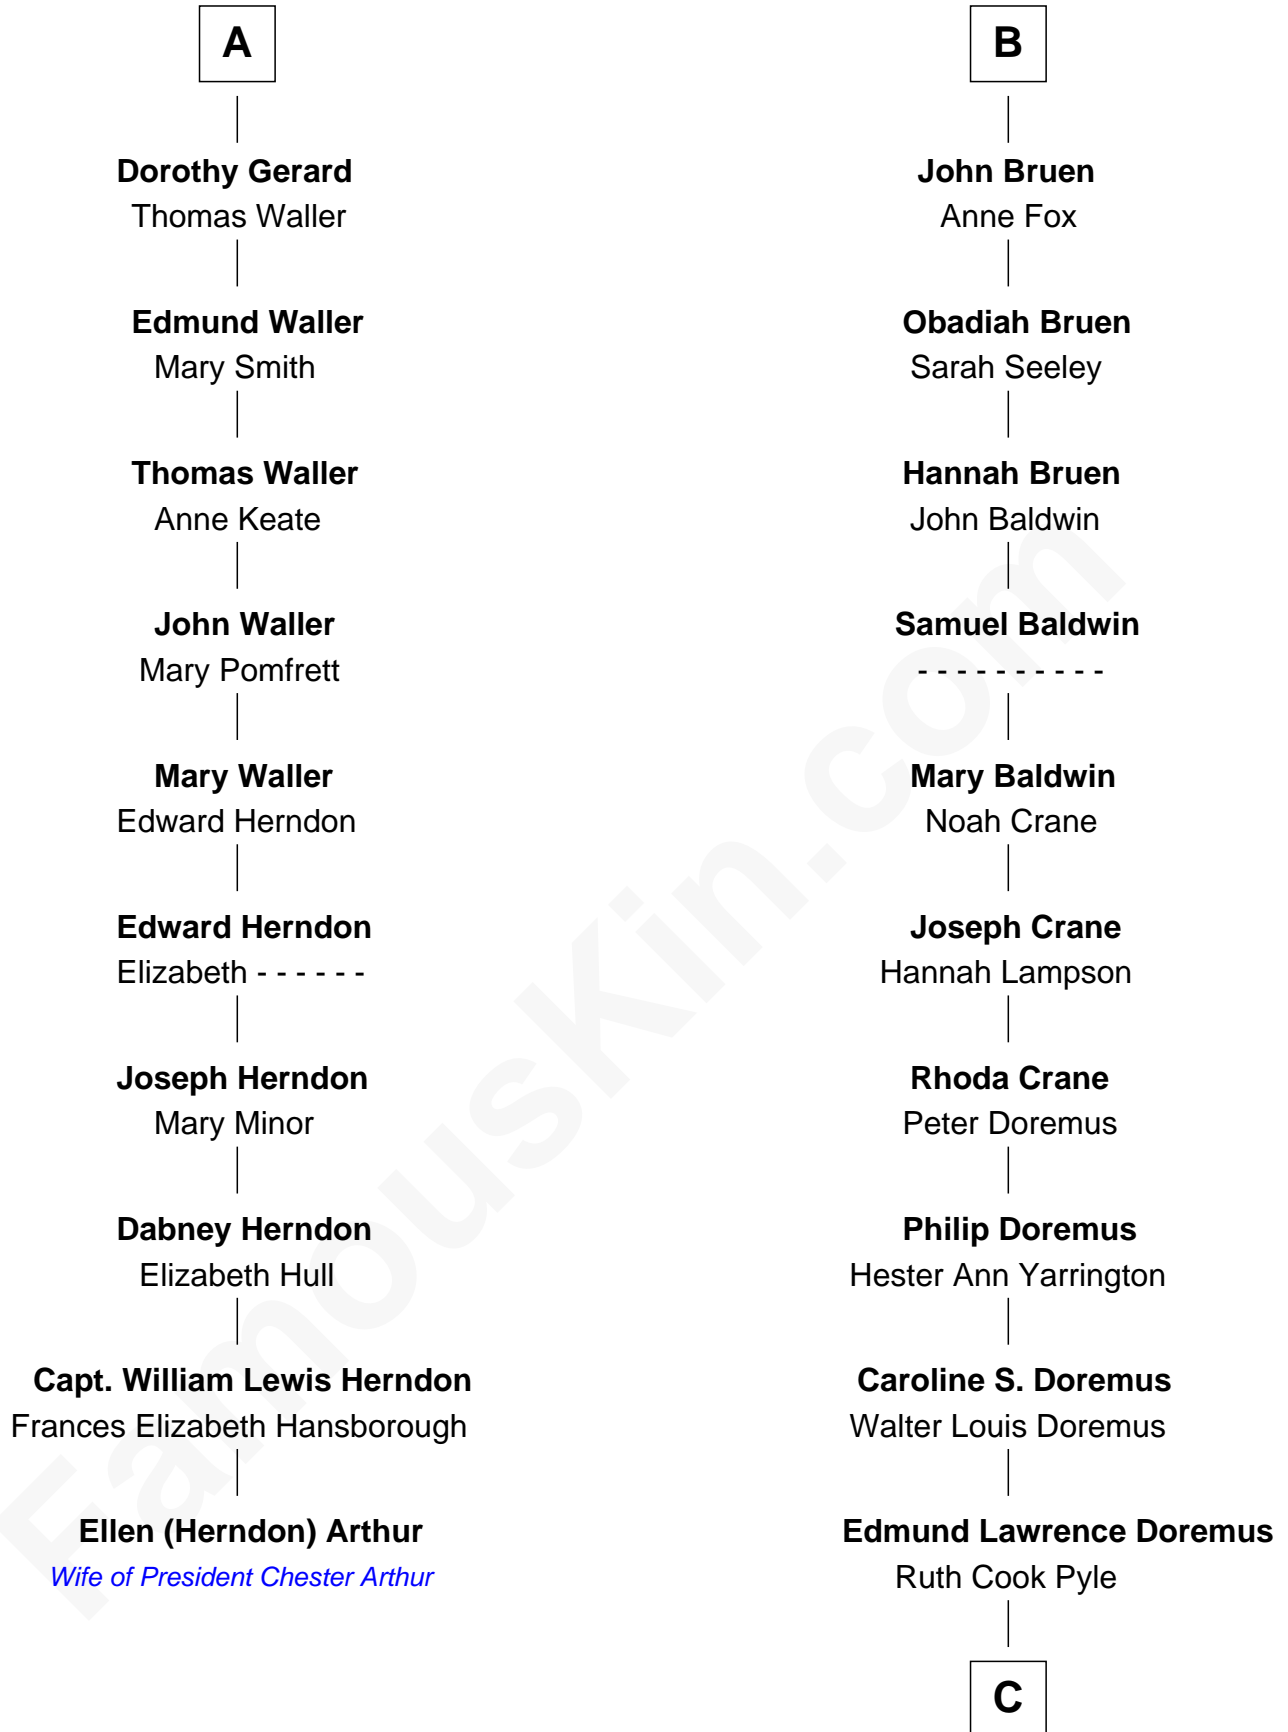

## Relationship Chart of

**Ellen (Herndon) Arthur**

*Wife of President Chester A. Arthur*

16th cousin 2 times removed of

**Susan Dey**

*TV and Movie Actress*

**William le Boteler**  
Elizabeth de Havering

**C**