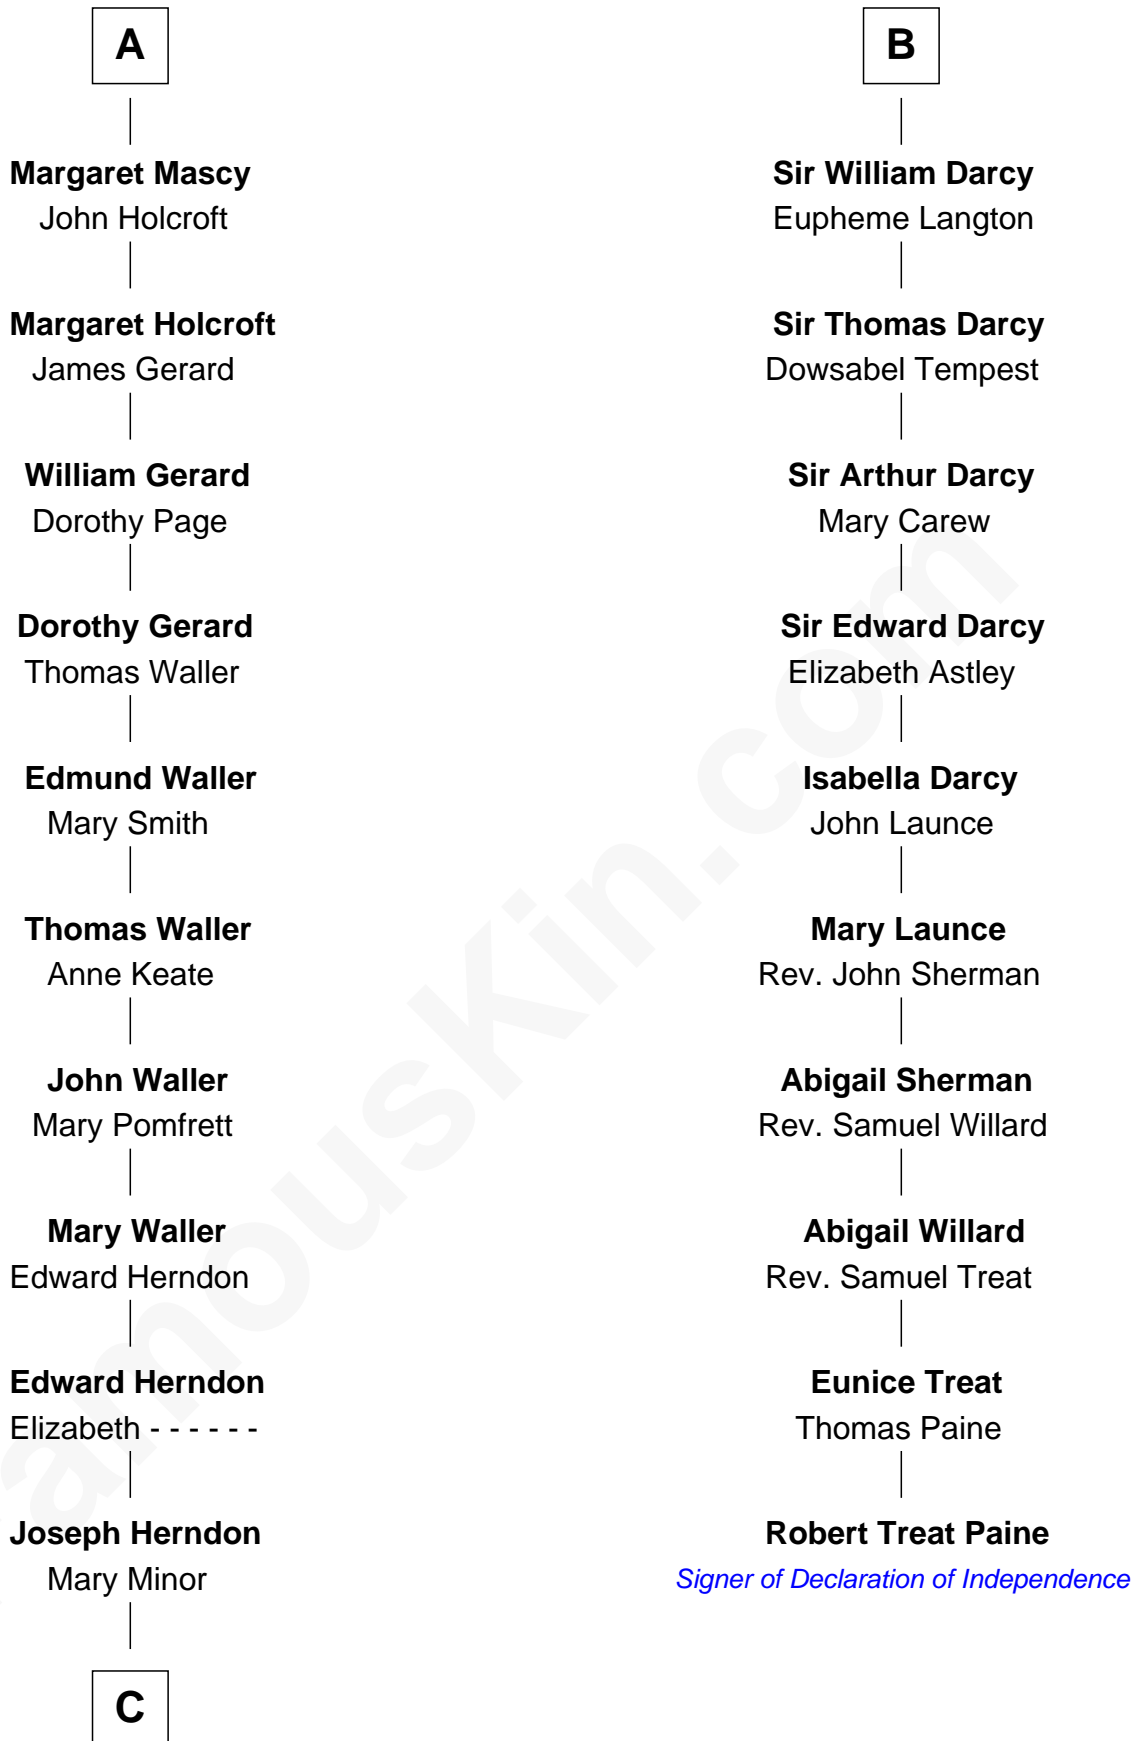

FamousKin.com

Relationship Chart of

Ellen (Herndon) Arthur

Wife of President Chester A. Arthur

16th cousin 3 times removed of

Robert Treat Paine

Signer of the Declaration of Independence

C

Dabney Herndon

Elizabeth Hull

Capt. William Lewis Herndon

Frances Elizabeth Hansborough

Ellen (Herndon) Arthur

Wife of President Chester Arthur

FamousKin.com