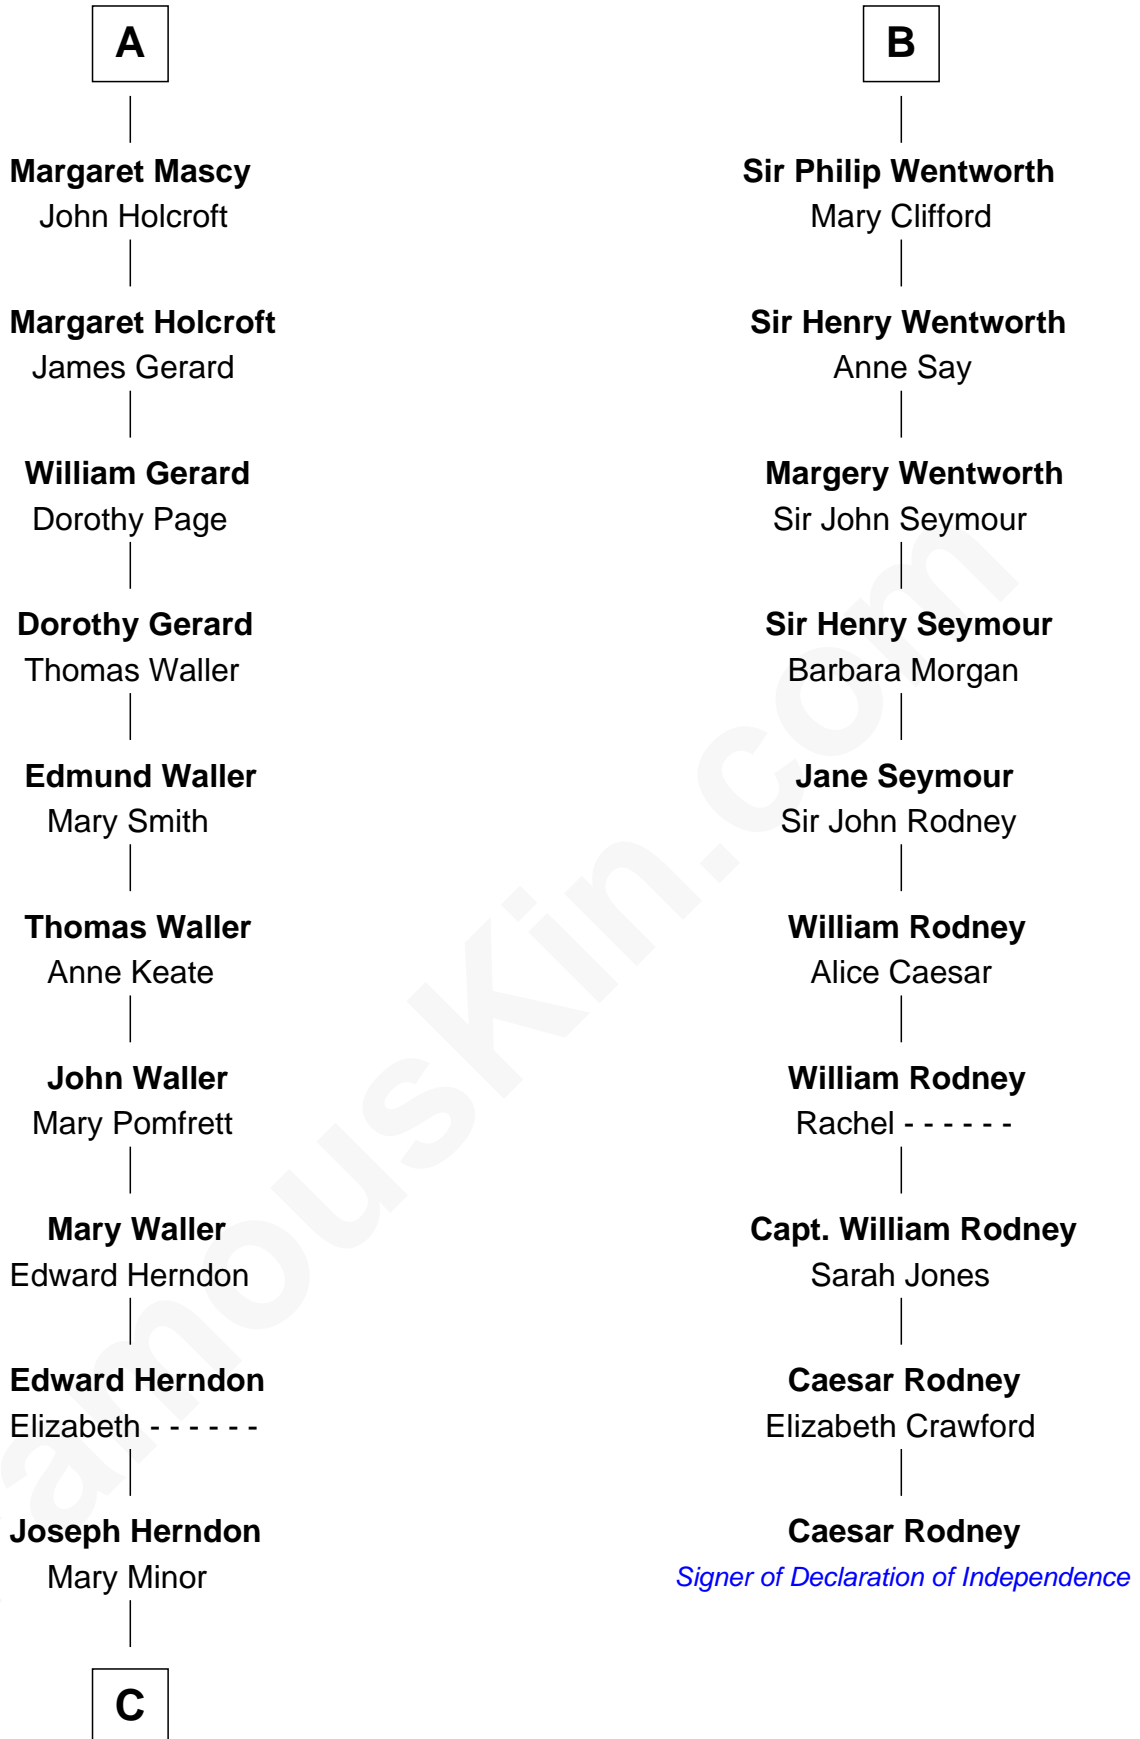

FamousKin.com

Relationship Chart of

Ellen (Herndon) Arthur

Wife of President Chester A. Arthur

16th cousin 3 times removed of

Caesar Rodney

Signer of the Declaration of Independence

C

Dabney Herndon

Elizabeth Hull

Capt. William Lewis Herndon

Frances Elizabeth Hansborough

Ellen (Herndon) Arthur

Wife of President Chester Arthur

FamousKin.com