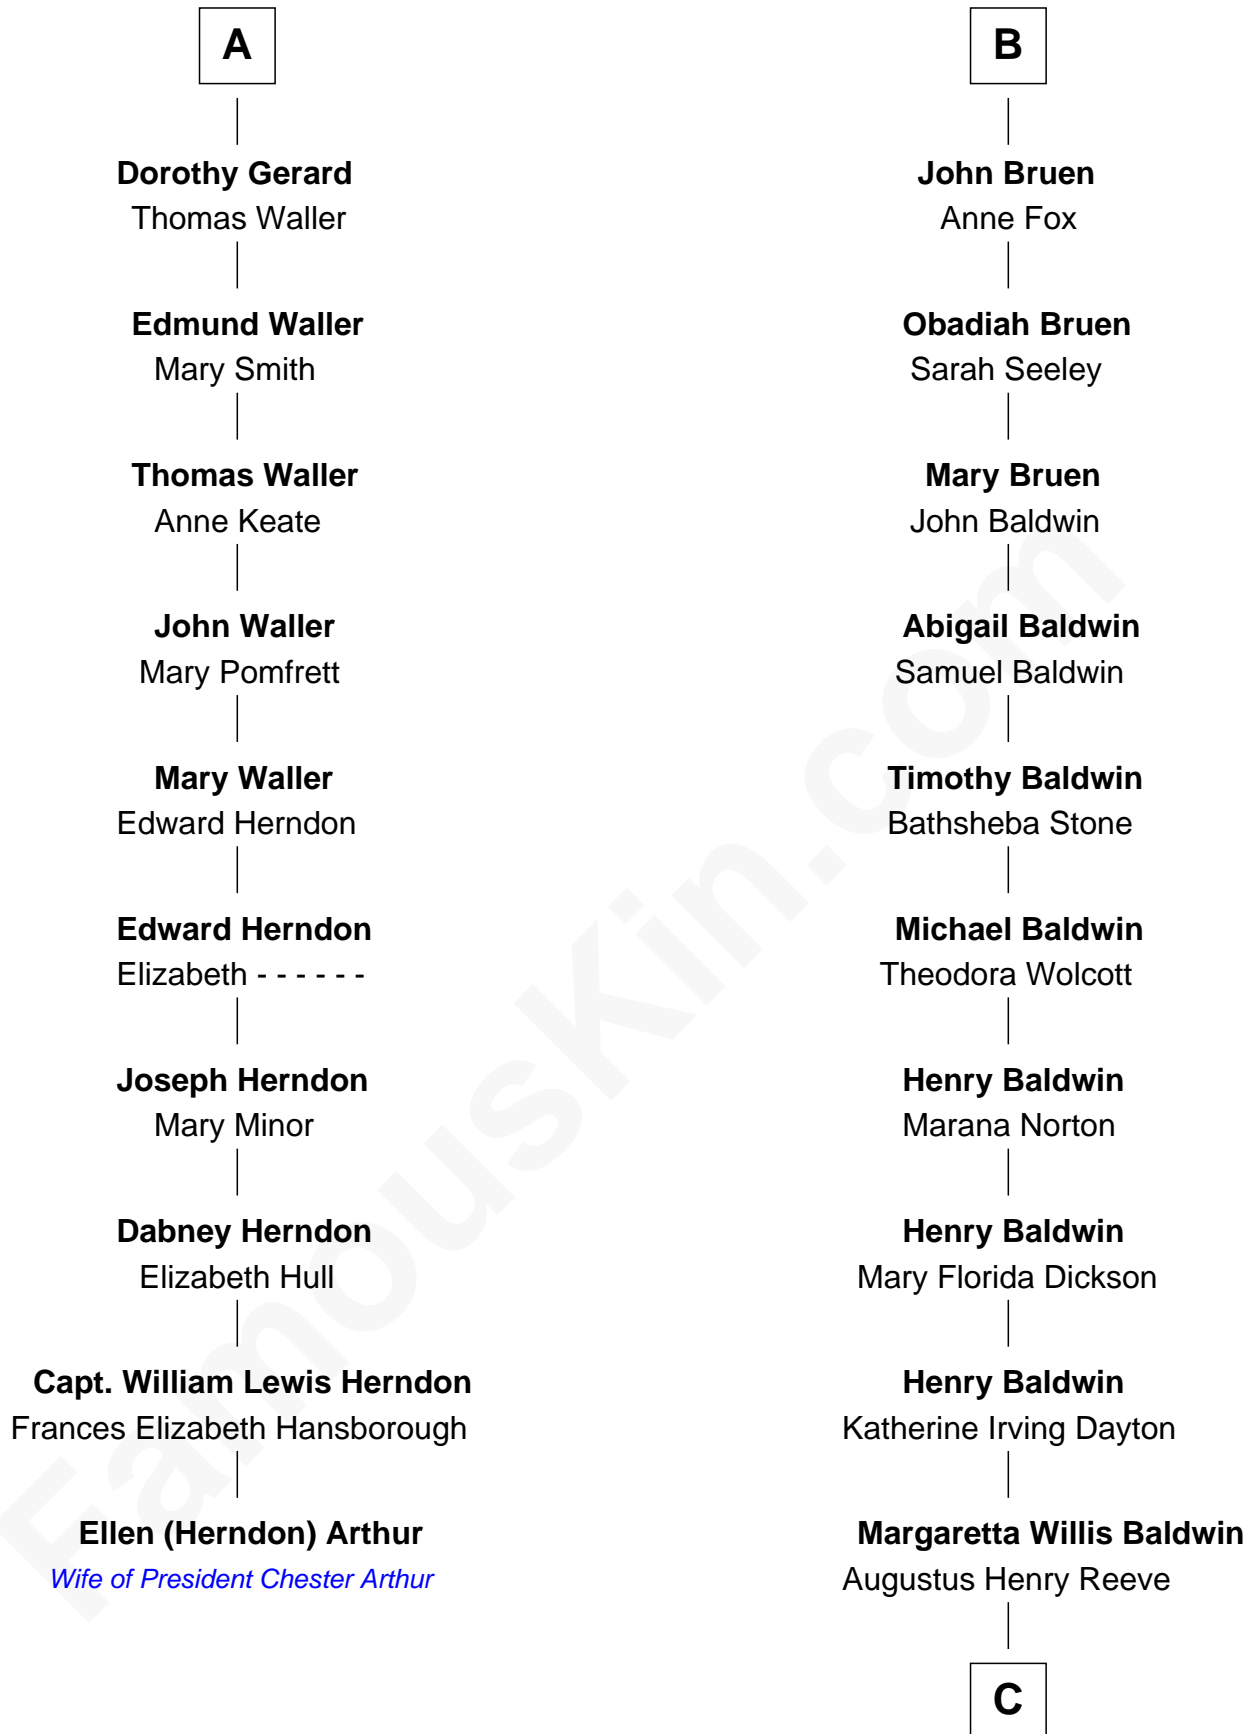

## Relationship Chart of

**Ellen (Herndon) Arthur**

*Wife of President Chester A. Arthur*

16th cousin 3 times removed of

**Christopher Reeve**

*Movie Actor*

**William le Boteler**  
Elizabeth de Havering

C