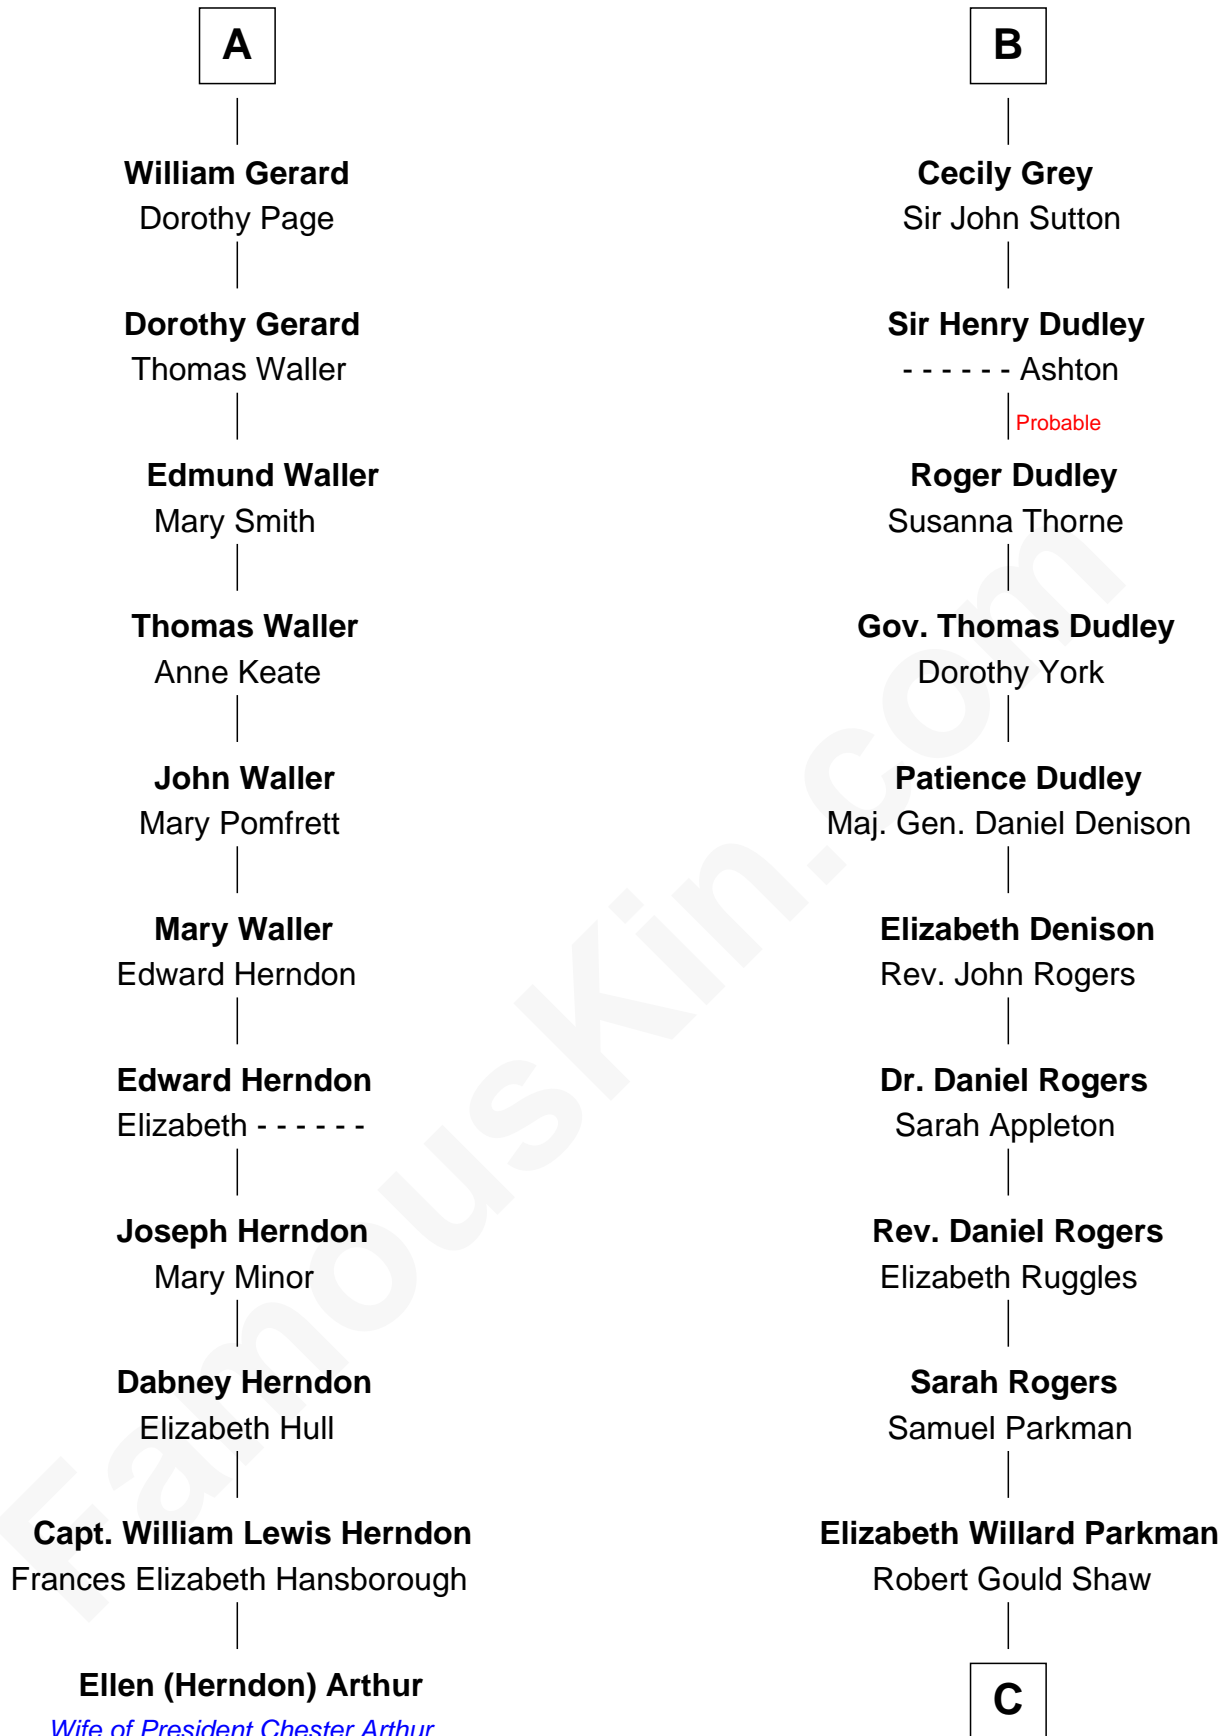

## Relationship Chart of

### Ellen (Herndon) Arthur

Wife of President Chester A. Arthur

17th cousin 1 time removed of

### Colonel Robert Gould Shaw

U.S. Civil War leader of film "Glory" fame

C

Francis George Shaw

Sarah Blake Sturgis

Colonel Robert Gould Shaw

*Main character in film "Glory"*

FamousKin.com