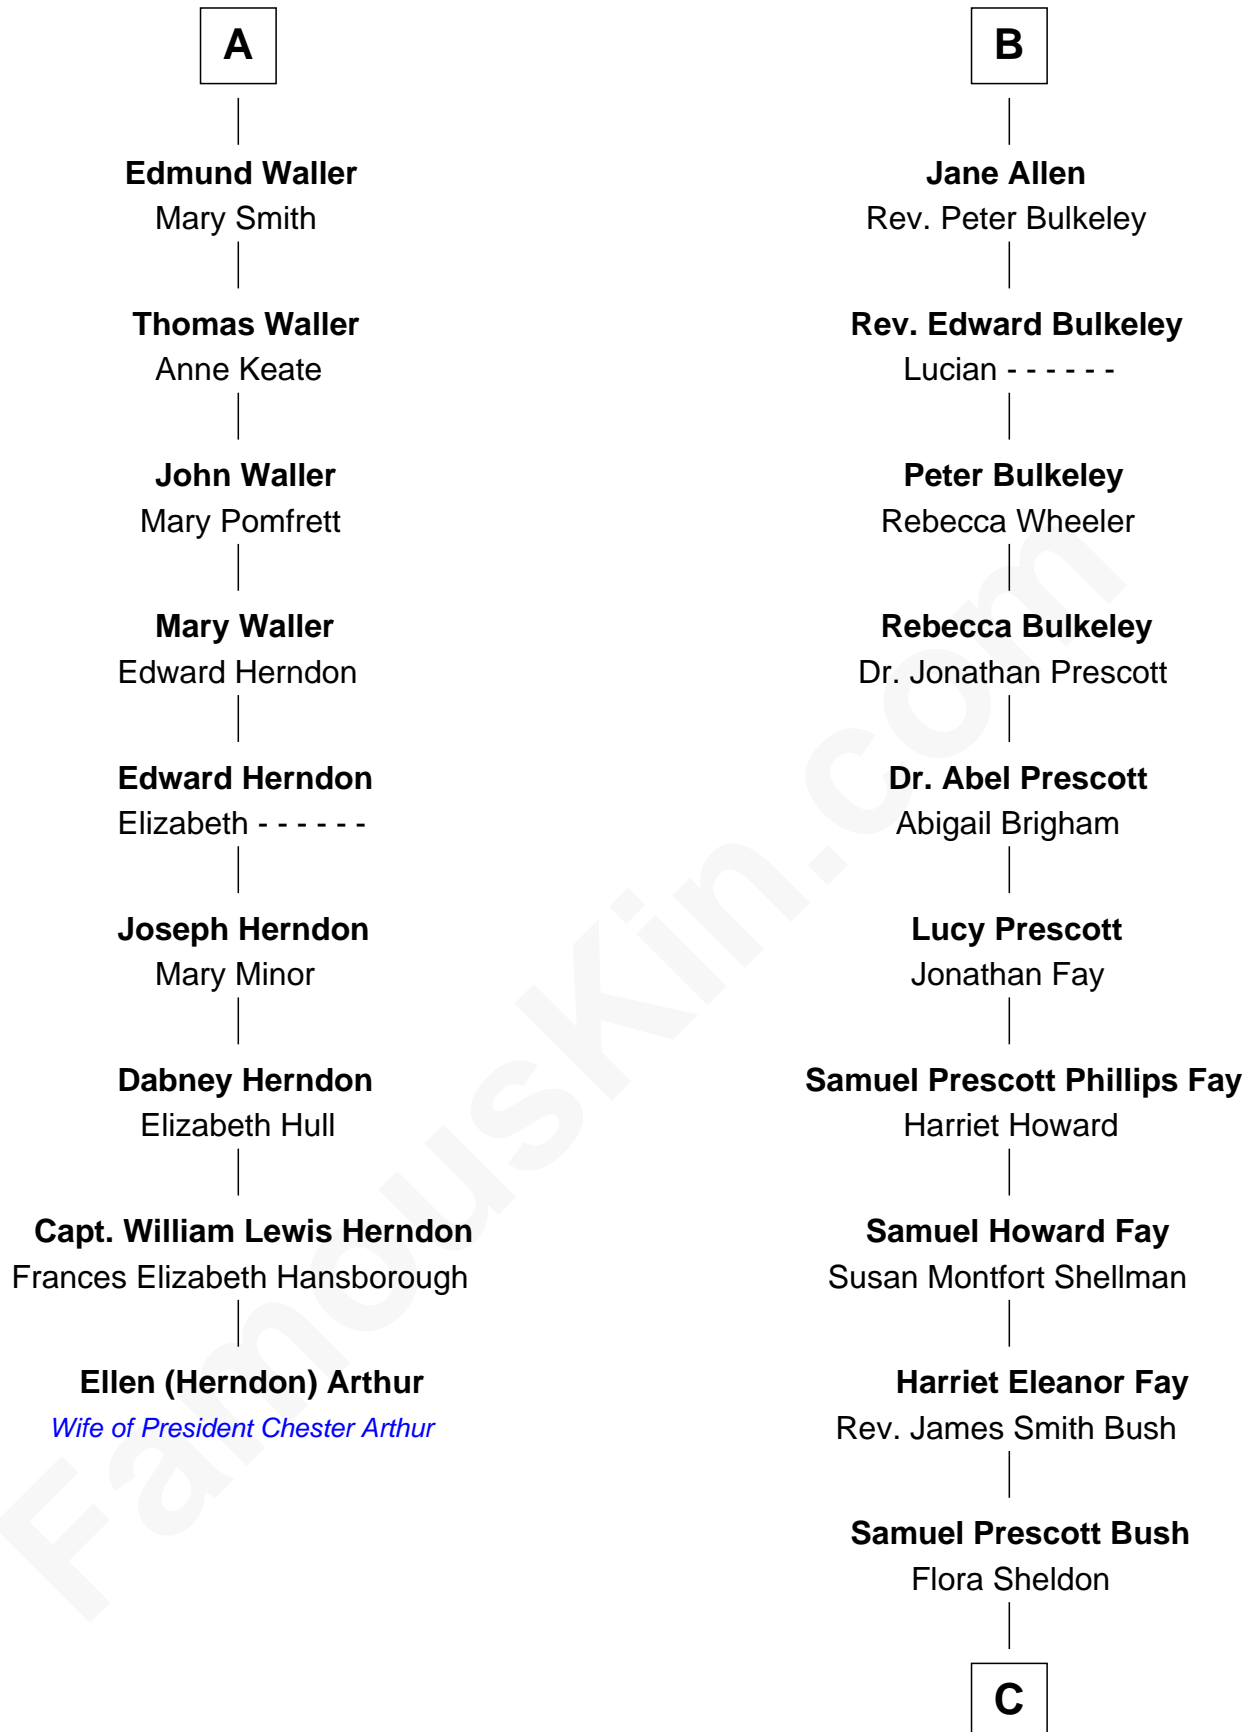

FamousKin.com

Relationship Chart of

Ellen (Herndon) Arthur

Wife of President Chester A. Arthur

15th cousin 3 times removed of

George H. W. Bush

41st U.S. President

Sir John Boteler

Elizabeth -----

Thomas Faircloth

Millicent Barr

Mary Faircloth

Thomas Allen

B

C

Prescott Sheldon Bush

Dorothy Wear Walker

George H. W. Bush

41st U.S. President

FamousKin.com