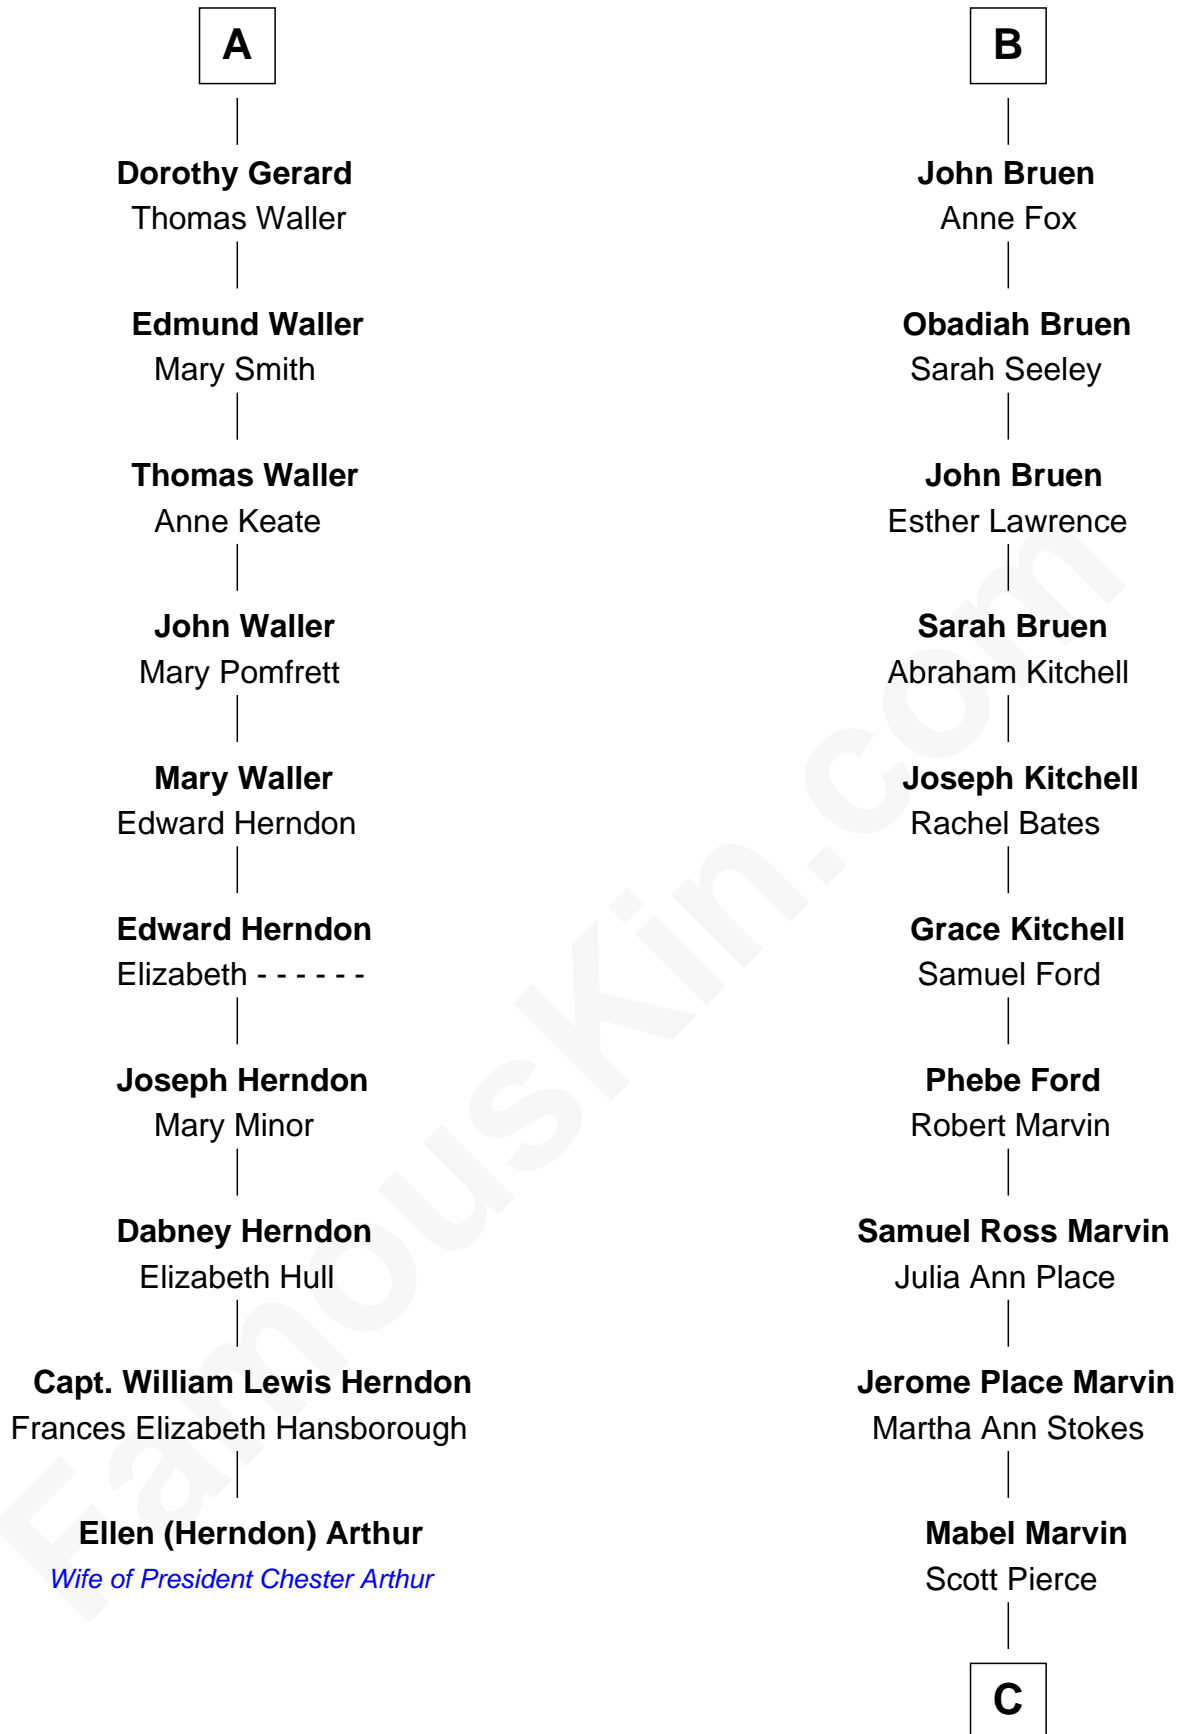

FamousKin.com

Relationship Chart of

Ellen (Herndon) Arthur

Wife of President Chester A. Arthur

16th cousin 2 times removed of

Barbara (Pierce) Bush

First Lady of President George H.W. Bush

William le Boteler
Elizabeth de Havering

C

Marvin Pierce
Pauline Robinson

Barbara (Pierce) Bush
First Lady of George H.W. Bush

FamousKin.com