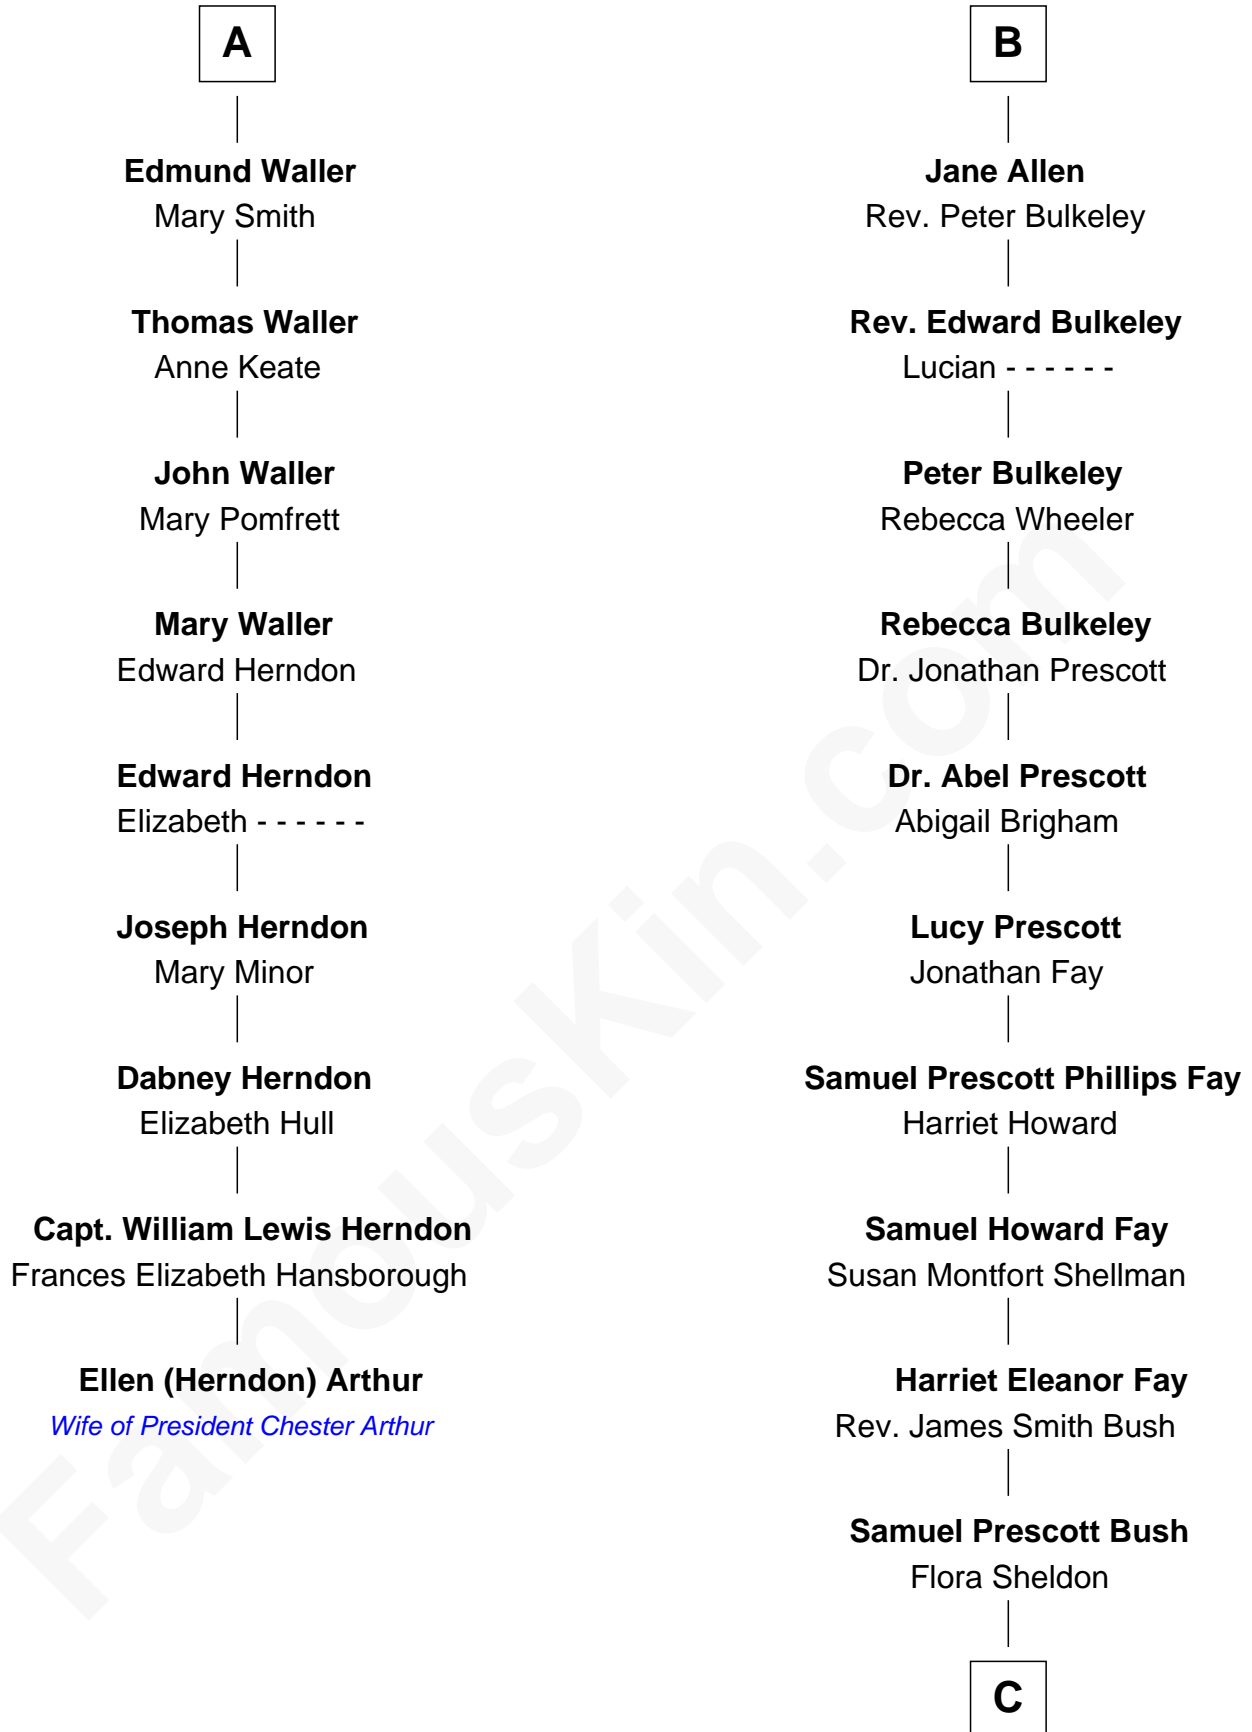

FamousKin.com Relationship Chart of

Ellen (Herndon) Arthur

Wife of President Chester A. Arthur

15th cousin 4 times removed of

George W. Bush

43rd U.S. President

Sir John Boteler

Alice Plumpton

John Gerard

Constance Gerard

Sir Alexander Standish

Oliver Standish

Grace Standish

Ralph Faircloth

Lawrence Faircloth

Elizabeth -----

Thomas Faircloth

Millicent Barr

Mary Faircloth

Thomas Allen

B

C

Prescott Sheldon Bush

Dorothy Wear Walker