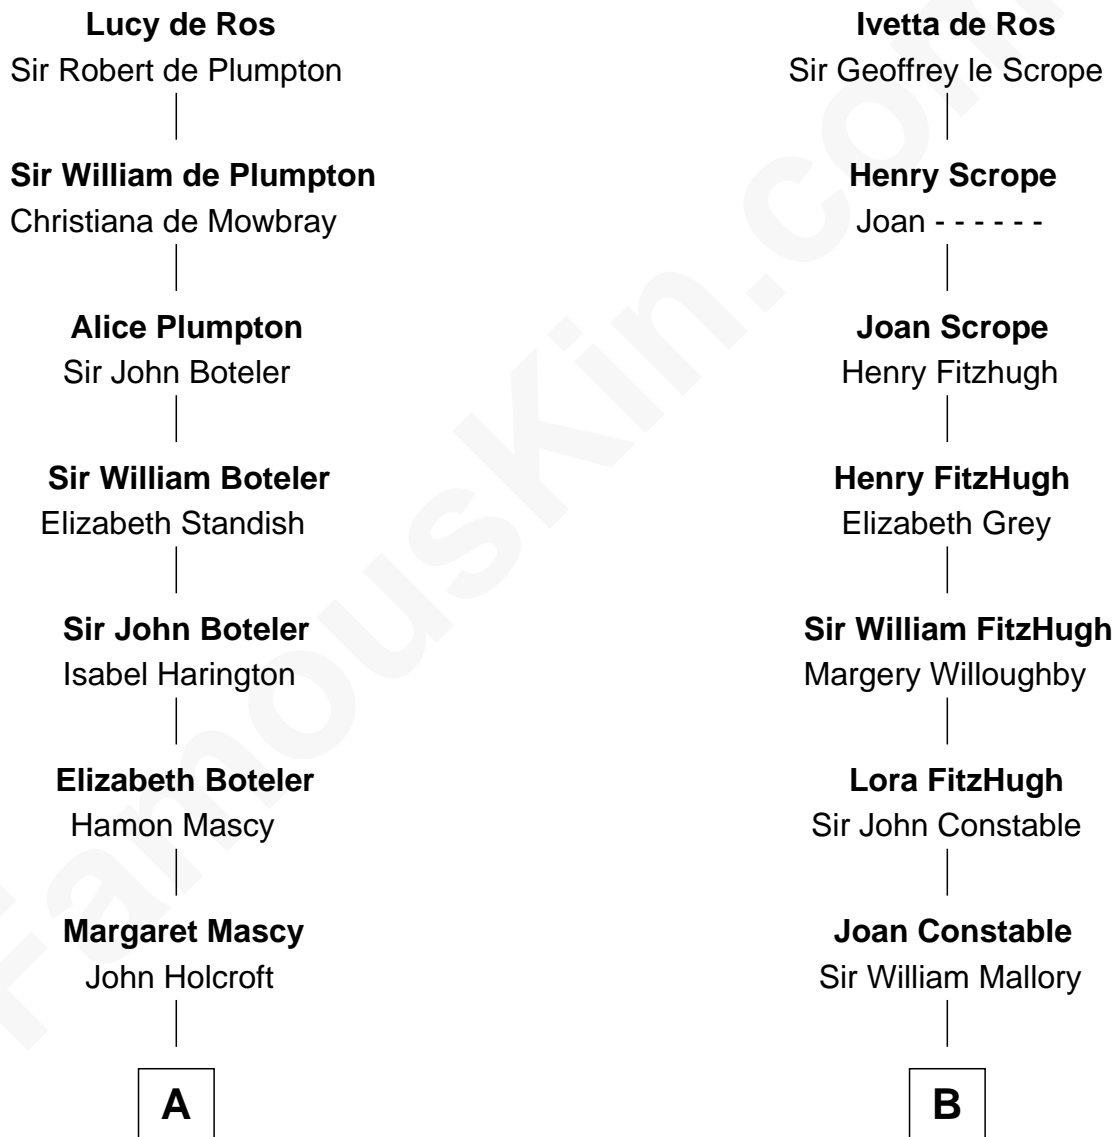

FamousKin.com

Relationship Chart of

Ellen (Herndon) Arthur

Wife of President Chester A. Arthur

18th cousin 2 times removed of

Judy Garland

Singer and Movie Actress

Sir William de Ros

Eustache Fitz Ralph

C

Capt. William Lewis Herndon
Frances Elizabeth Hansborough

Ellen (Herndon) Arthur
Wife of President Chester Arthur

D

John Aldridge Baugh
Mary Ann Marable

Elizabeth Baugh
William Tecumseh Gumm