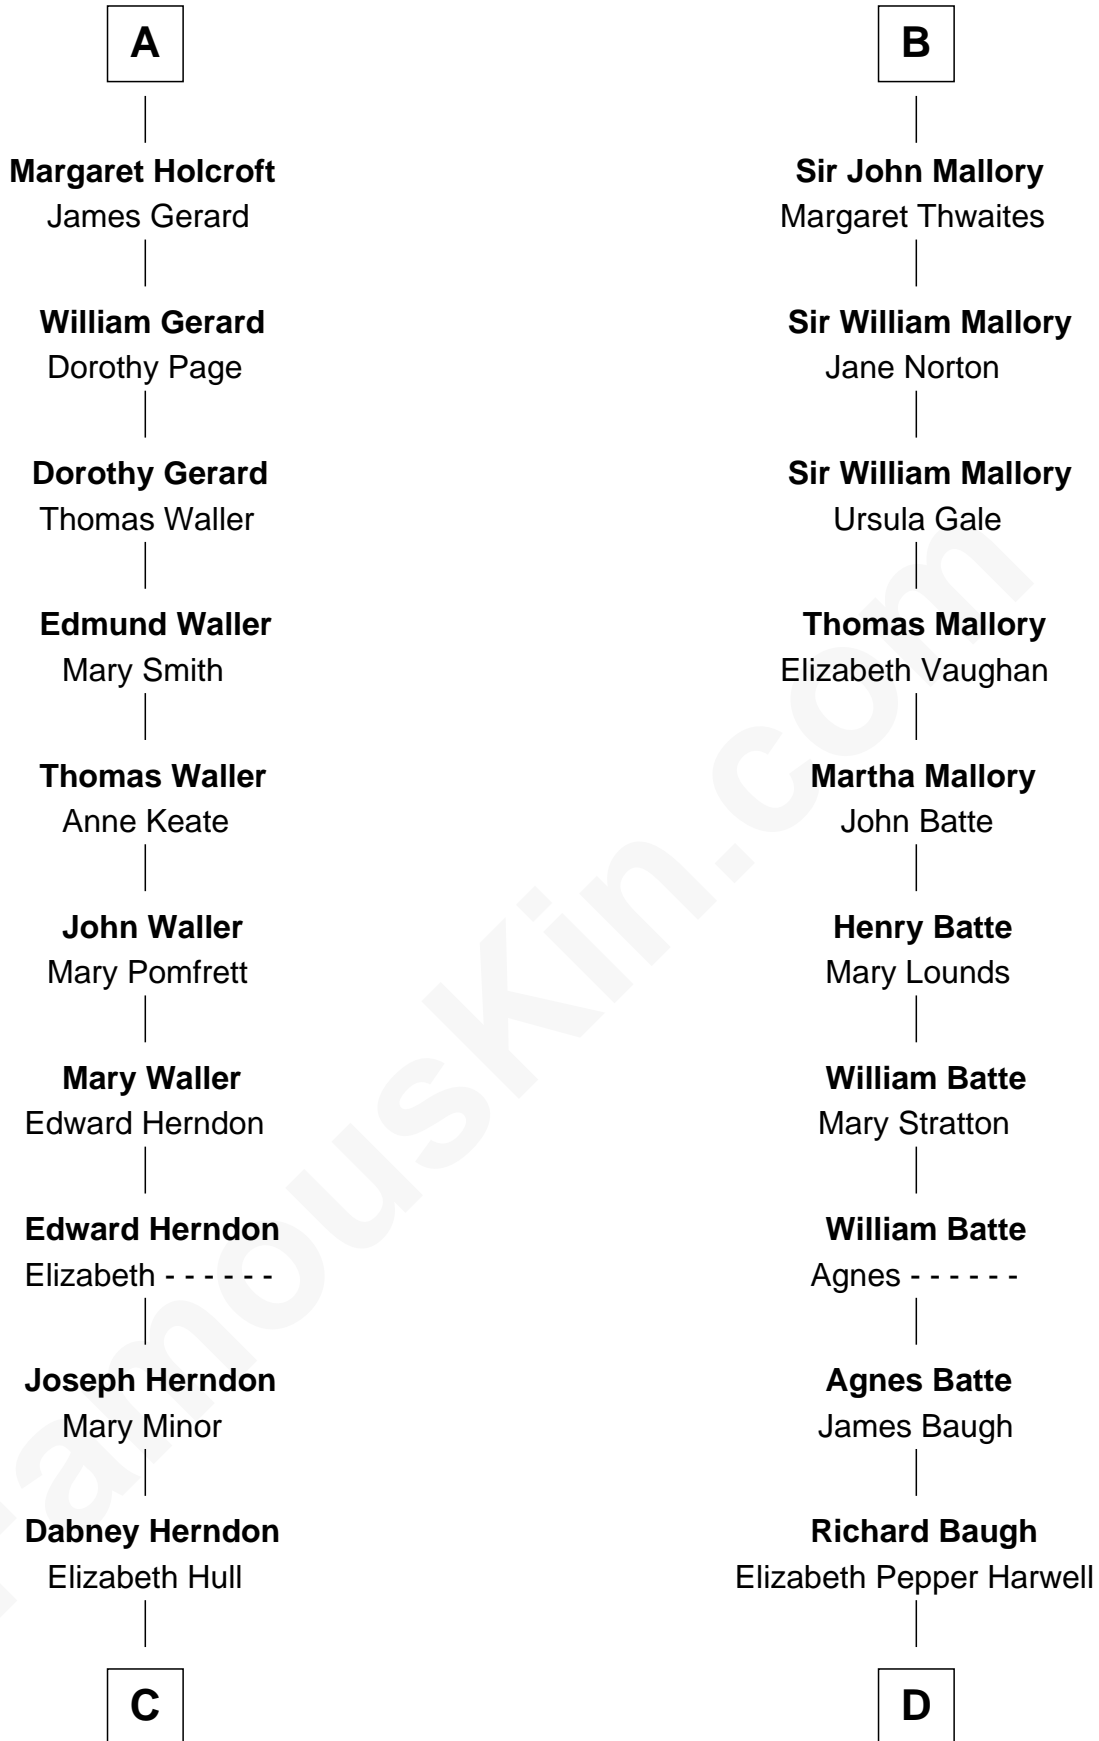

FamousKin.com

Relationship Chart of

Ellen (Herndon) Arthur

Wife of President Chester A. Arthur

18th cousin 2 times removed of

Judy Garland

Singer and Movie Actress

Sir William de Ros

Eustache Fitz Ralph

C

Capt. William Lewis Herndon
Frances Elizabeth Hansborough

Ellen (Herndon) Arthur
Wife of President Chester Arthur

D

John Aldridge Baugh
Mary Ann Marable

Elizabeth Baugh
William Tecumseh Gumm