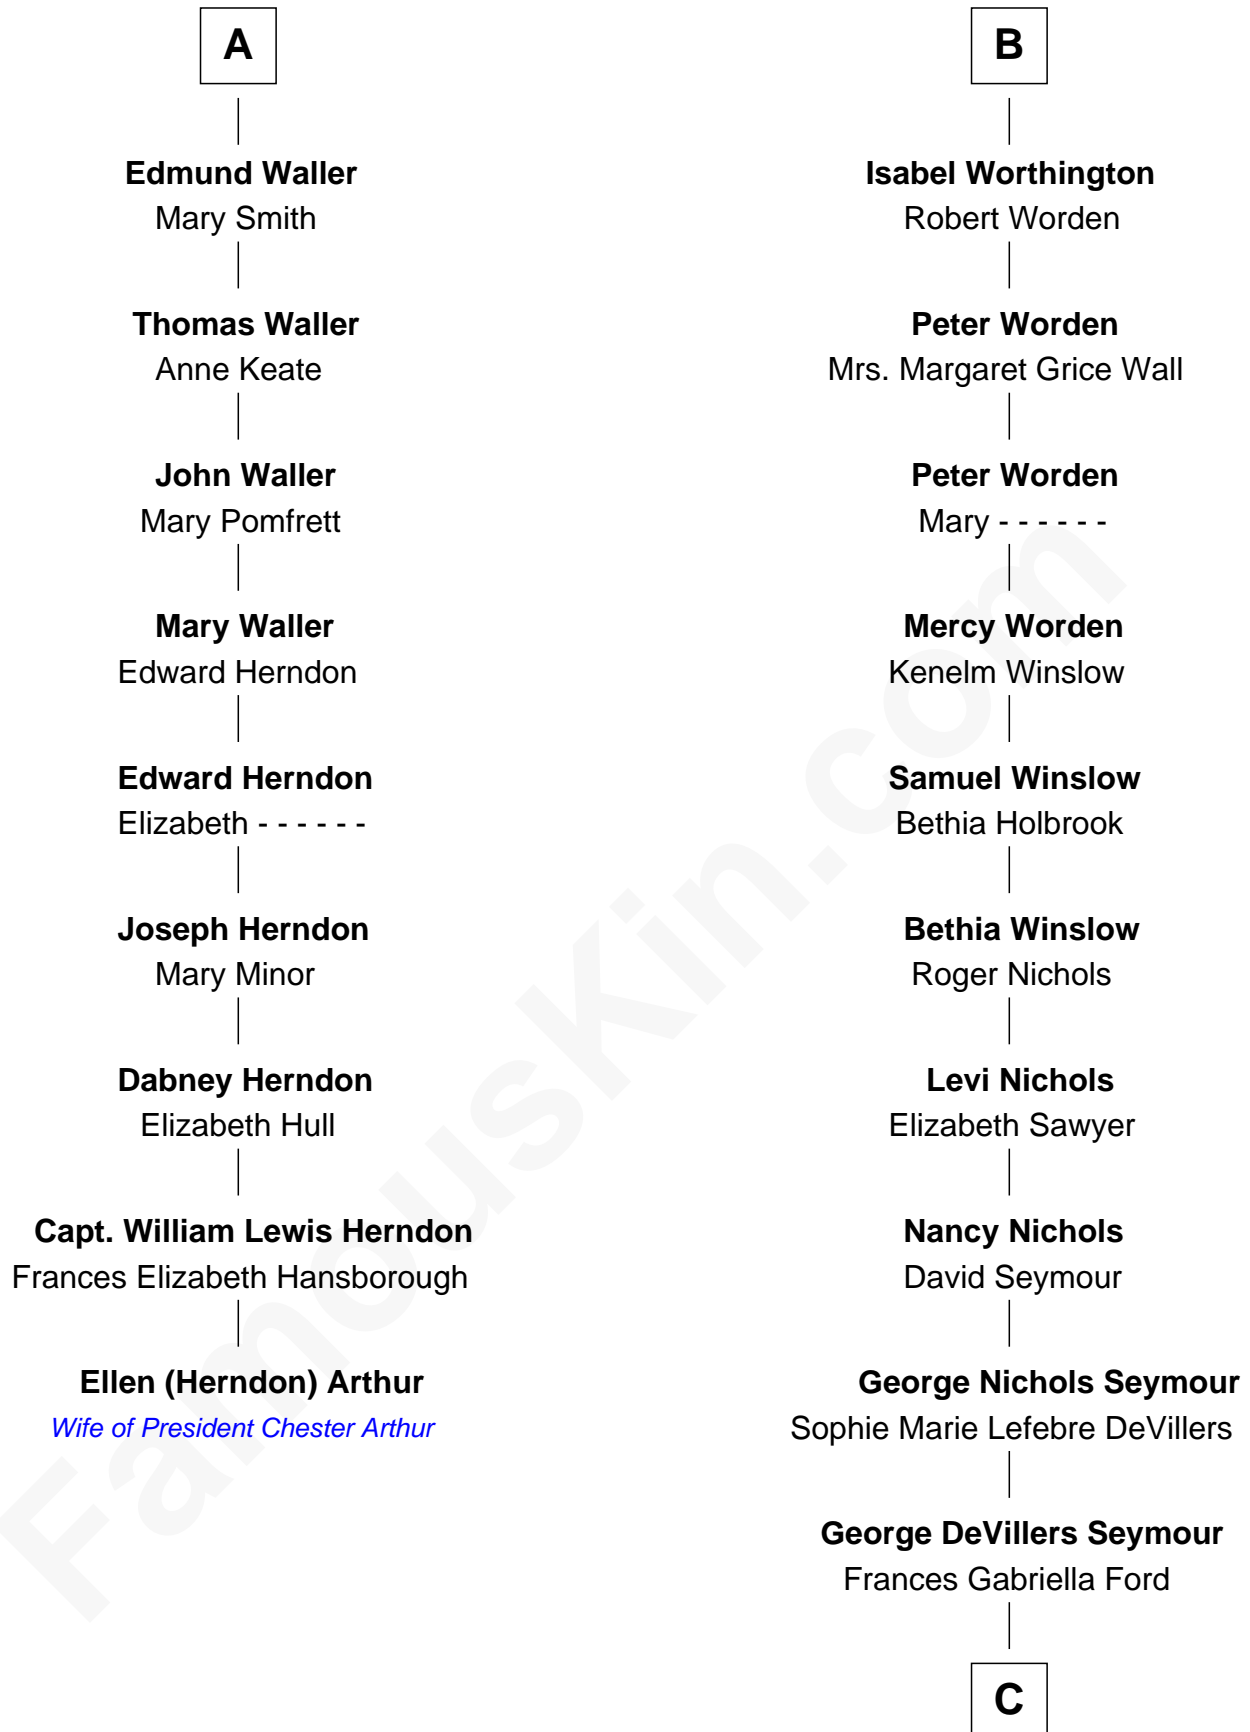

FamousKin.com

Relationship Chart of

Ellen (Herndon) Arthur

Wife of President Chester A. Arthur

15th cousin 4 times removed of

Jane Fonda

Movie Actress

Alice Plumpton

Margaret Mascy

John Holcroft

Margaret Holcroft

James Gerard

William Gerard

Dorothy Page

Dorothy Gerard

Thomas Waller

A

Margaret de Sherburne

Richard de Bayley

Richard Sherburne

Agnes Harington

Richard Sherburne

Alice Hamerton

Agnes Sherburne

Henry Rushton

Nicholas Rushton

Margaret Radcliffe

Agnes Rushton

Richard Worthington

Peter Worthington

Isabel Anderton

B