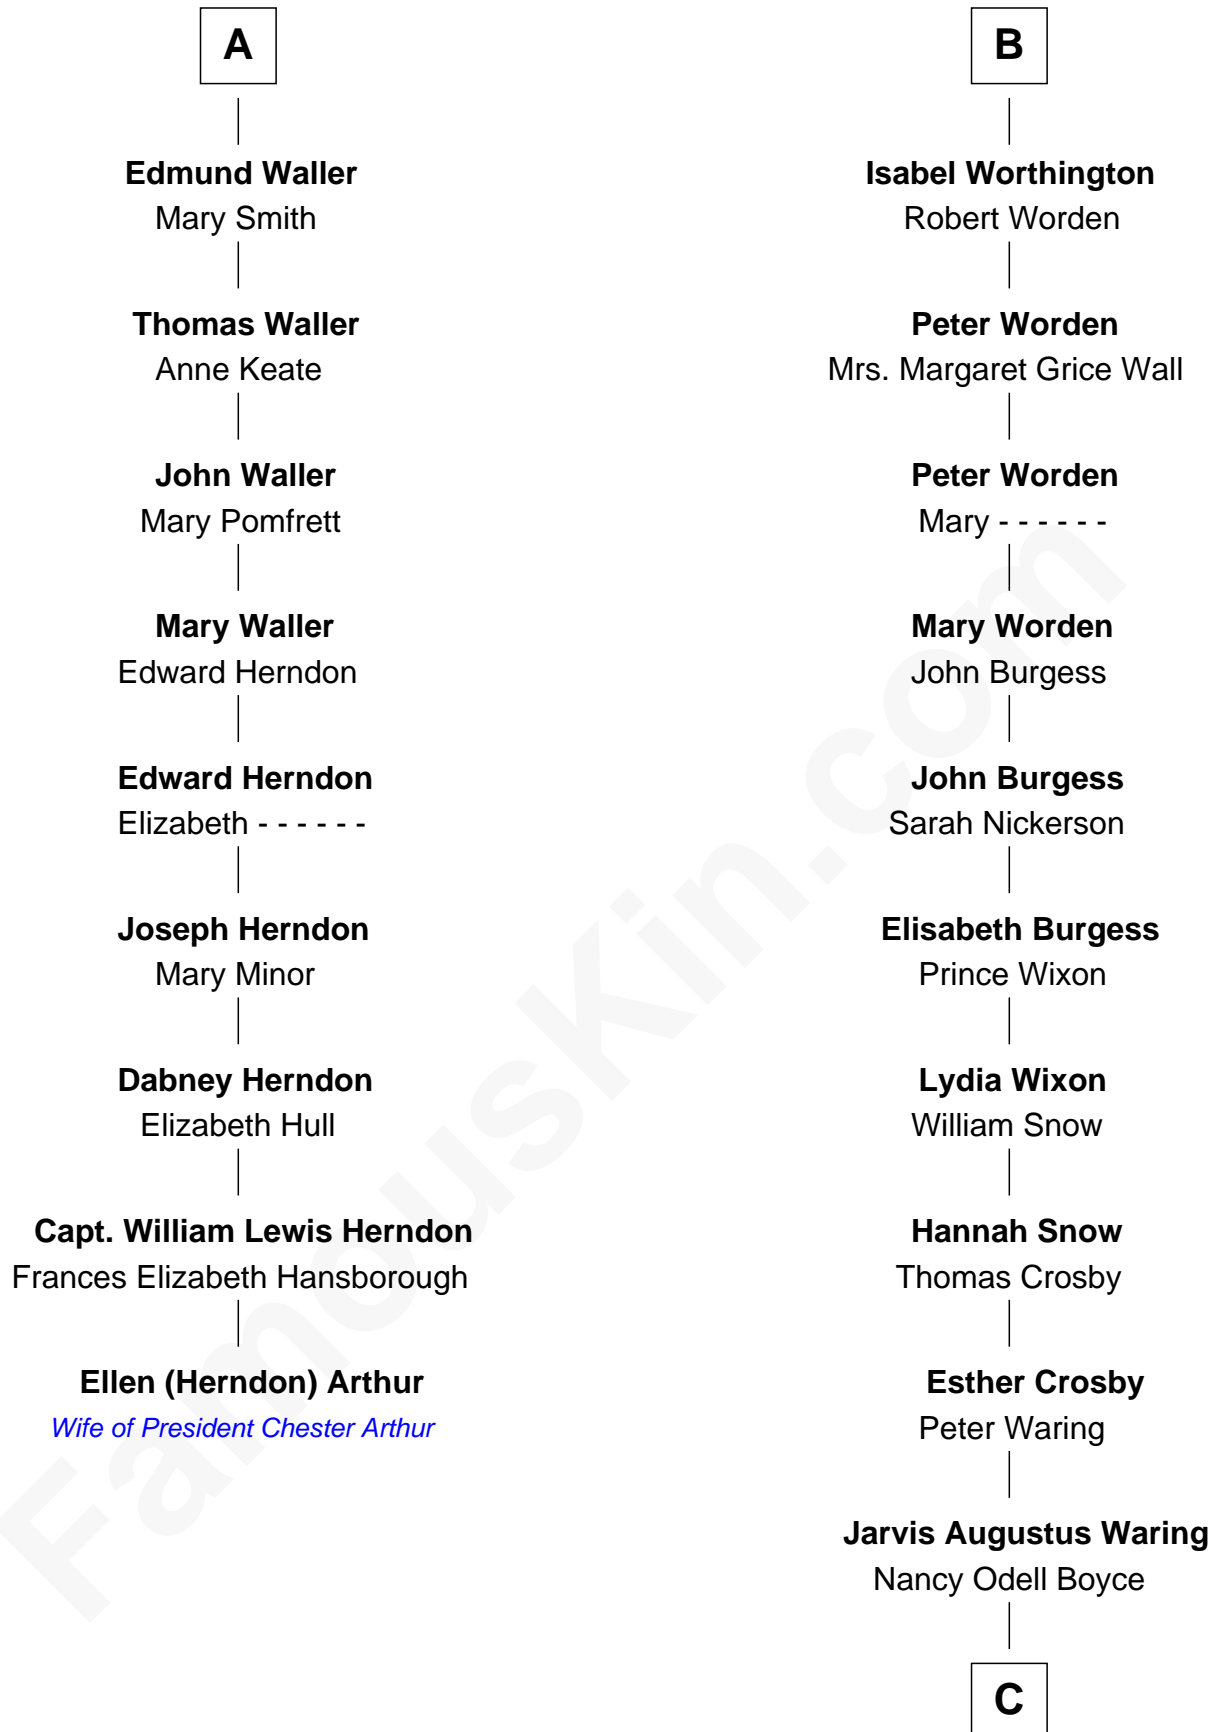

FamousKin.com

Relationship Chart of

Ellen (Herndon) Arthur

Wife of President Chester A. Arthur

15th cousin 4 times removed of

Norman Rockwell

American Artist

Alice Plumpton

Margaret Mascy

John Holcroft

Margaret Holcroft

James Gerard

William Gerard

Dorothy Page

Dorothy Gerard

Thomas Waller

A

Margaret de Sherburne

Richard de Bayley

Richard Sherburne

Agnes Harington

Richard Sherburne

Alice Hamerton

Agnes Sherburne

Henry Rushton

Nicholas Rushton

Margaret Radcliffe

Agnes Rushton

Richard Worthington

Peter Worthington

Isabel Anderton

B