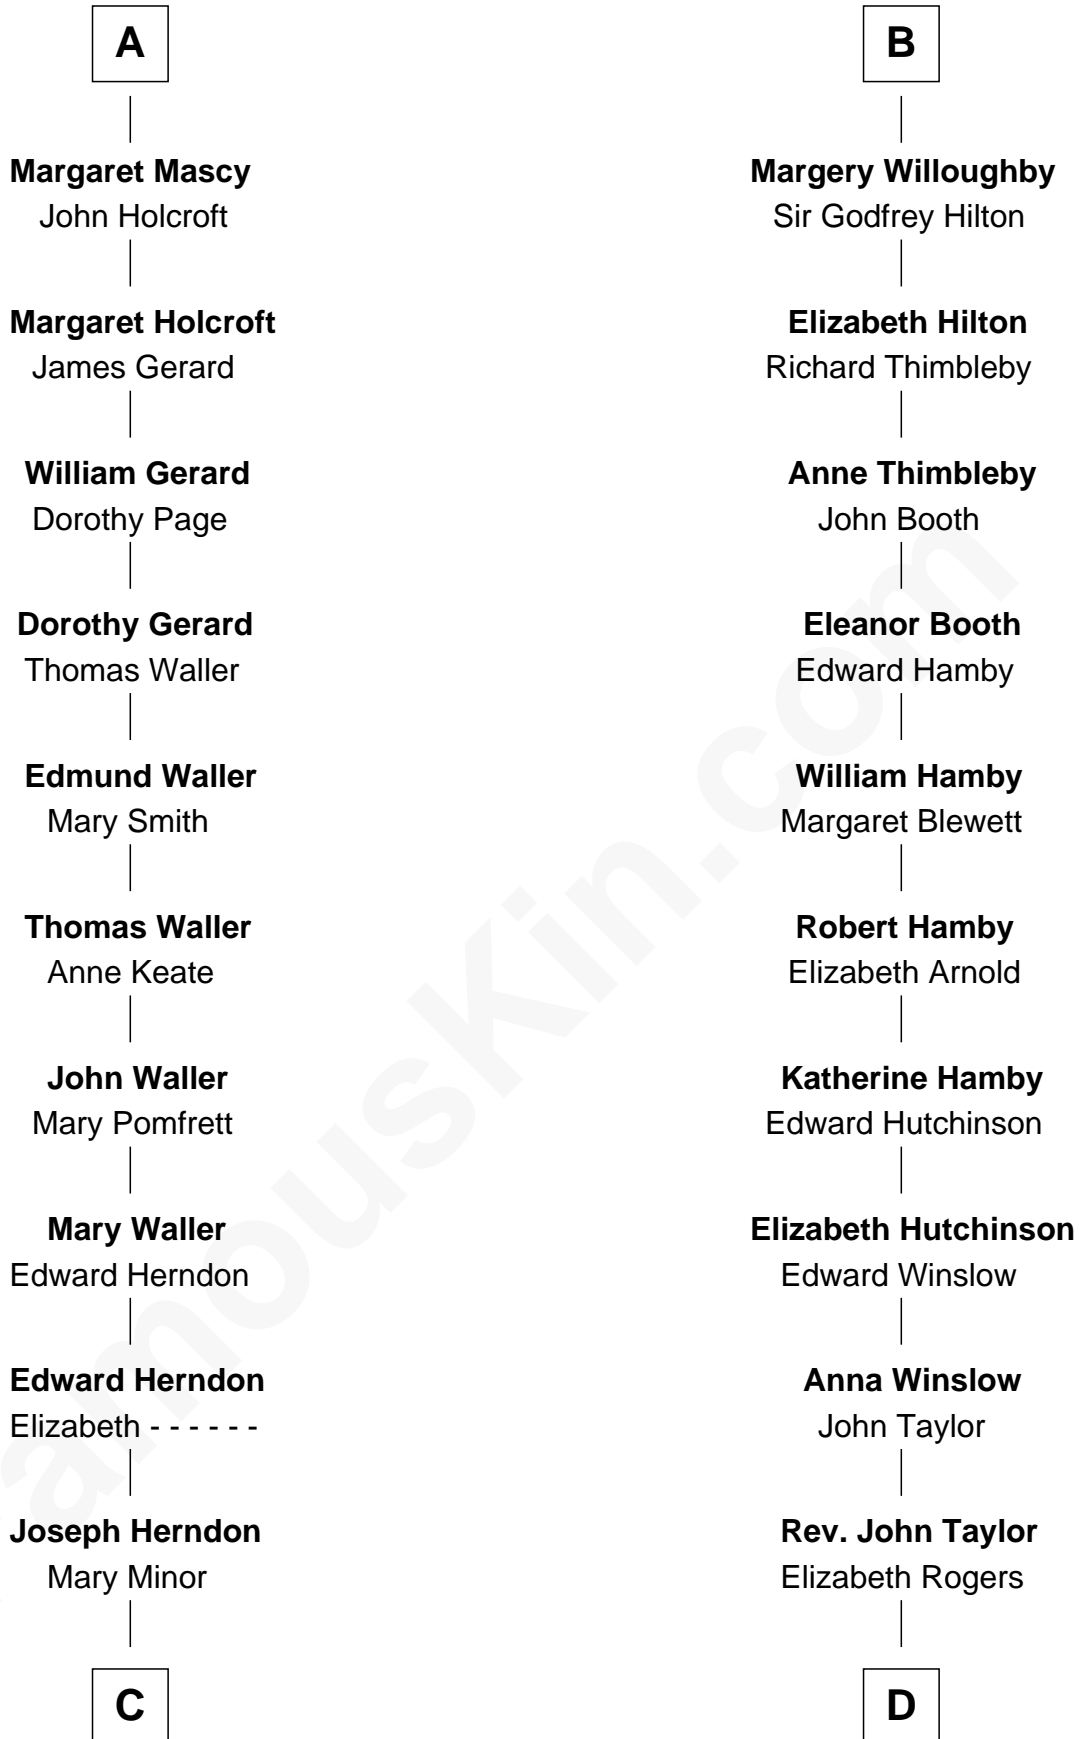

FamousKin.com

Relationship Chart of

Ellen (Herndon) Arthur

Wife of President Chester A. Arthur

18th cousin 1 time removed of

Nicholas Gilman

Signer of the U.S. Constitution

Sir William de Ros

Lucy FitzPiers

C

Dabney Herndon

Elizabeth Hull

Capt. William Lewis Herndon
Frances Elizabeth Hansborough

Ellen (Herndon) Arthur
Wife of President Chester Arthur

D

Ann Taylor
Nicholas Gilman