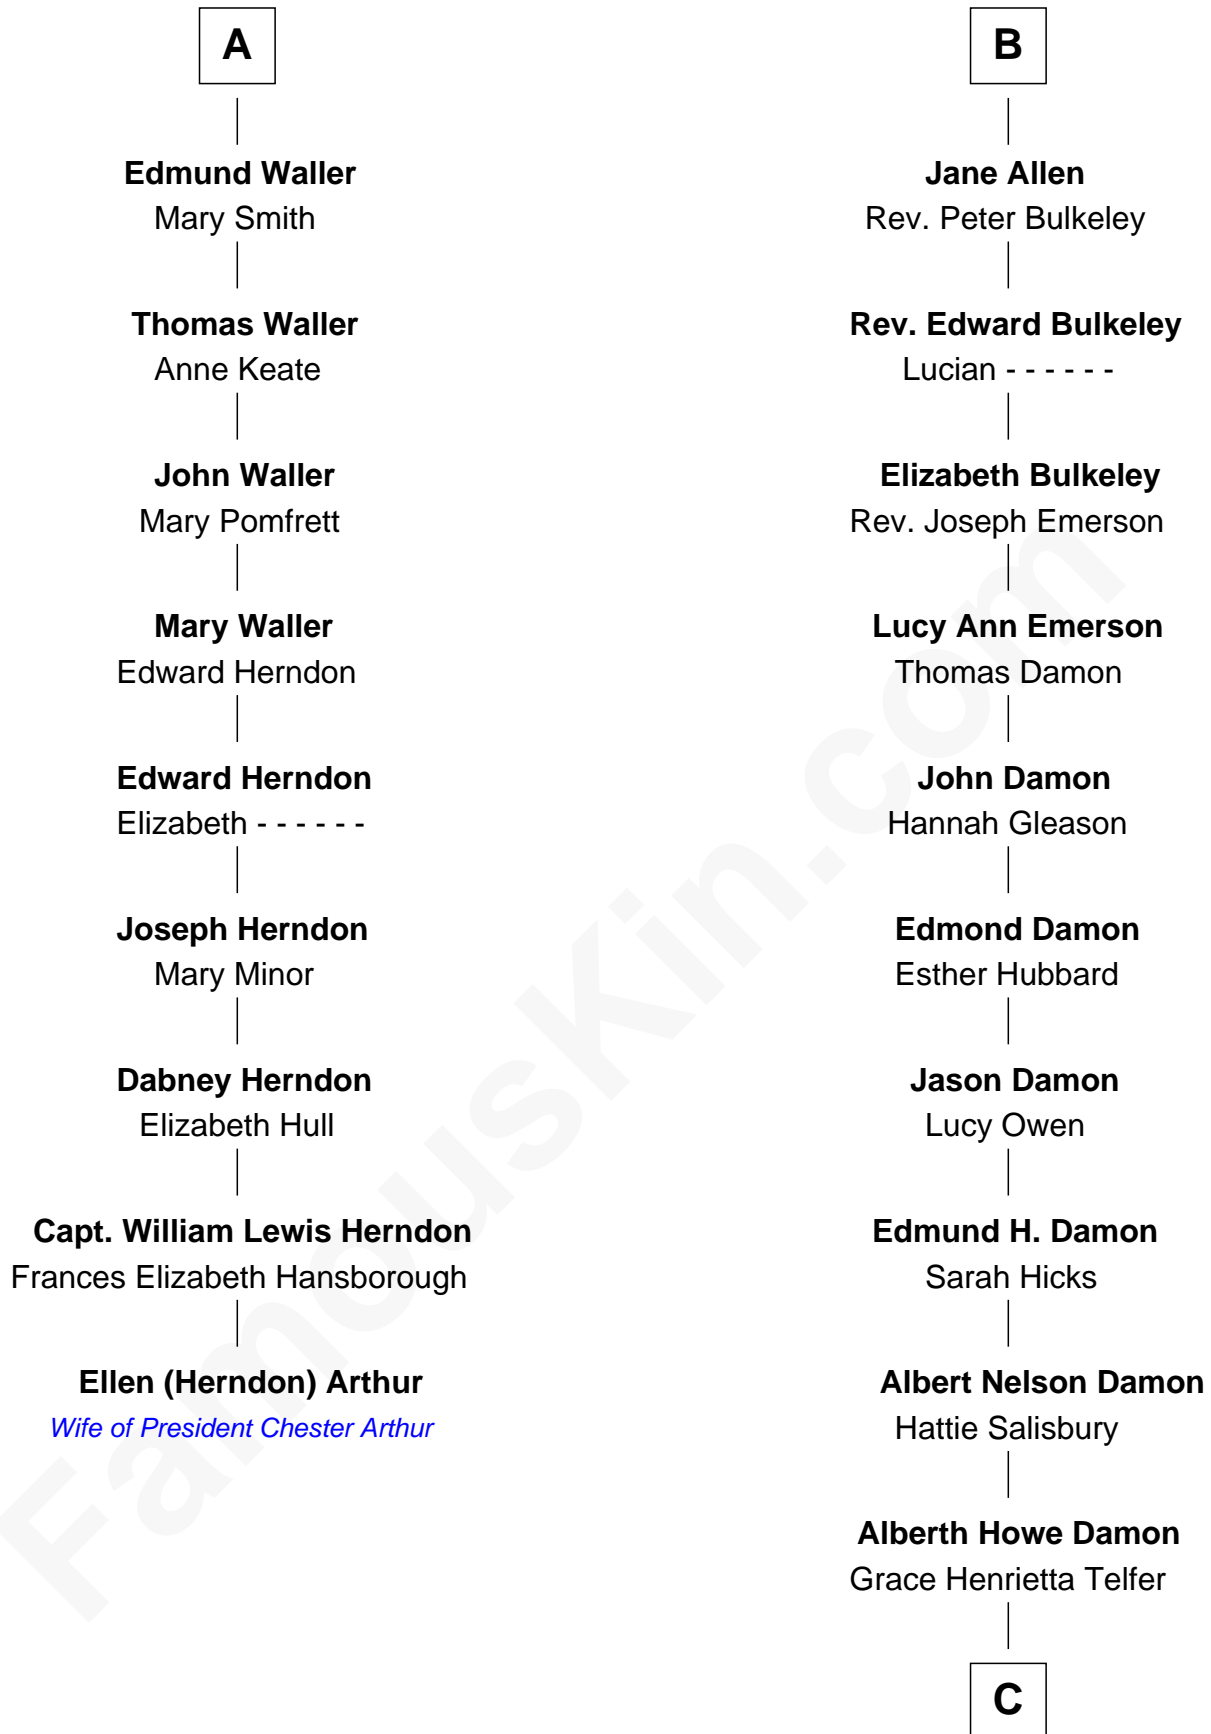

## Relationship Chart of

**Ellen (Herndon) Arthur**

*Wife of President Chester A. Arthur*

15th cousin 4 times removed of

**Matt Damon**

*Movie Actor*

**Sir John Boteler**

Alice Plumpton

**Margaret Holcroft**

James Gerard

**William Gerard**

Dorothy Page

**Dorothy Gerard**

Thomas Waller

**A**

**Alice Boteler**

John Gerard

**Constance Gerard**

Sir Alexander Standish

**Oliver Standish**

-----

**Grace Standish**

Ralph Faircloth

**Lawrence Faircloth**

Elizabeth -----

**Thomas Faircloth**

Millicent Barr

**Mary Faircloth**

Thomas Allen

**B**

**C**

**Albert Howe Damon**