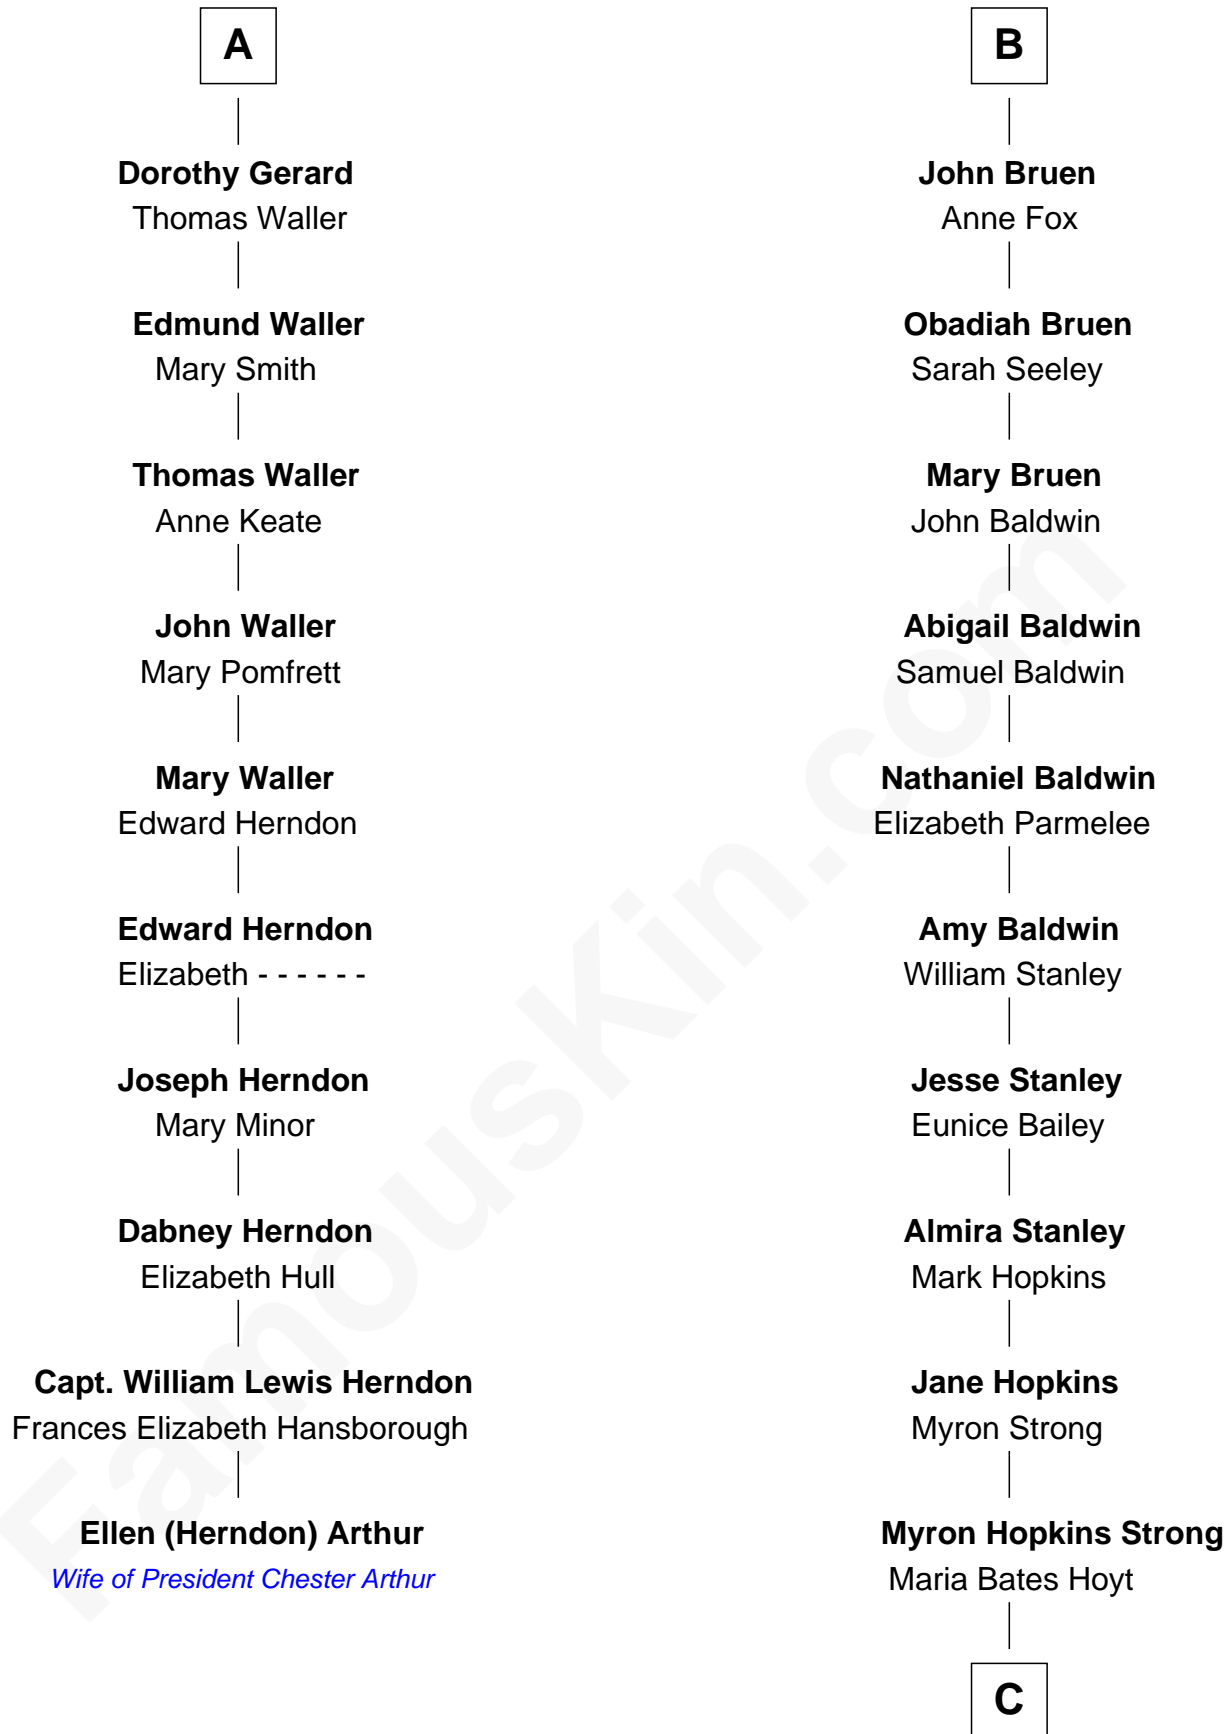

## Relationship Chart of

**Ellen (Herndon) Arthur**

*Wife of President Chester A. Arthur*

16th cousin 5 times removed of

**Ben Affleck**

*Movie Actor*

**William le Boteler**  
Elizabeth de Havering

**C**