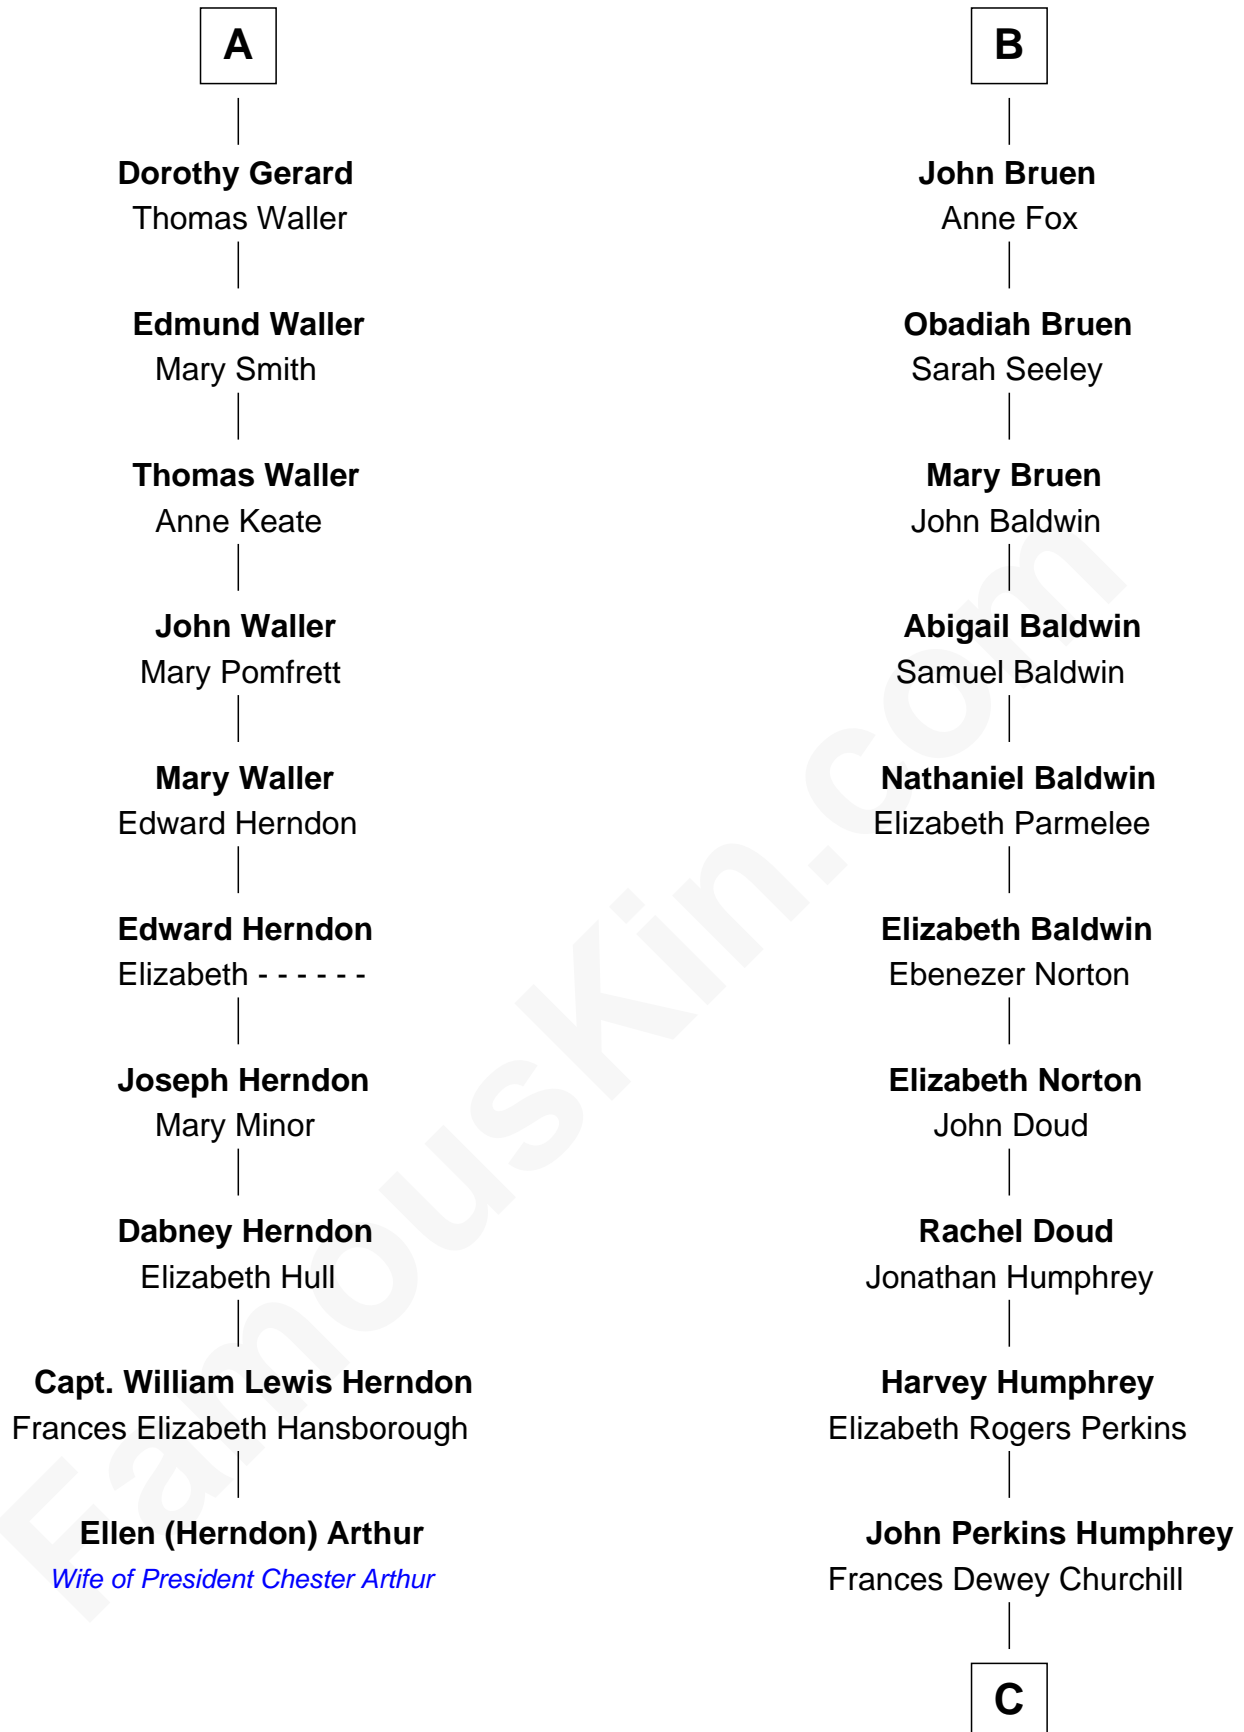

FamousKin.com Relationship Chart of

Ellen (Herndon) Arthur

Wife of President Chester A. Arthur

16th cousin 2 times removed of

Humphrey Bogart

Movie Actor

William le Boteler
Elizabeth de Havering

C

Maud Humphrey

Dr. Belmont Deforest Bogart

Humphrey Bogart

Movie Actor

FamousKin.com