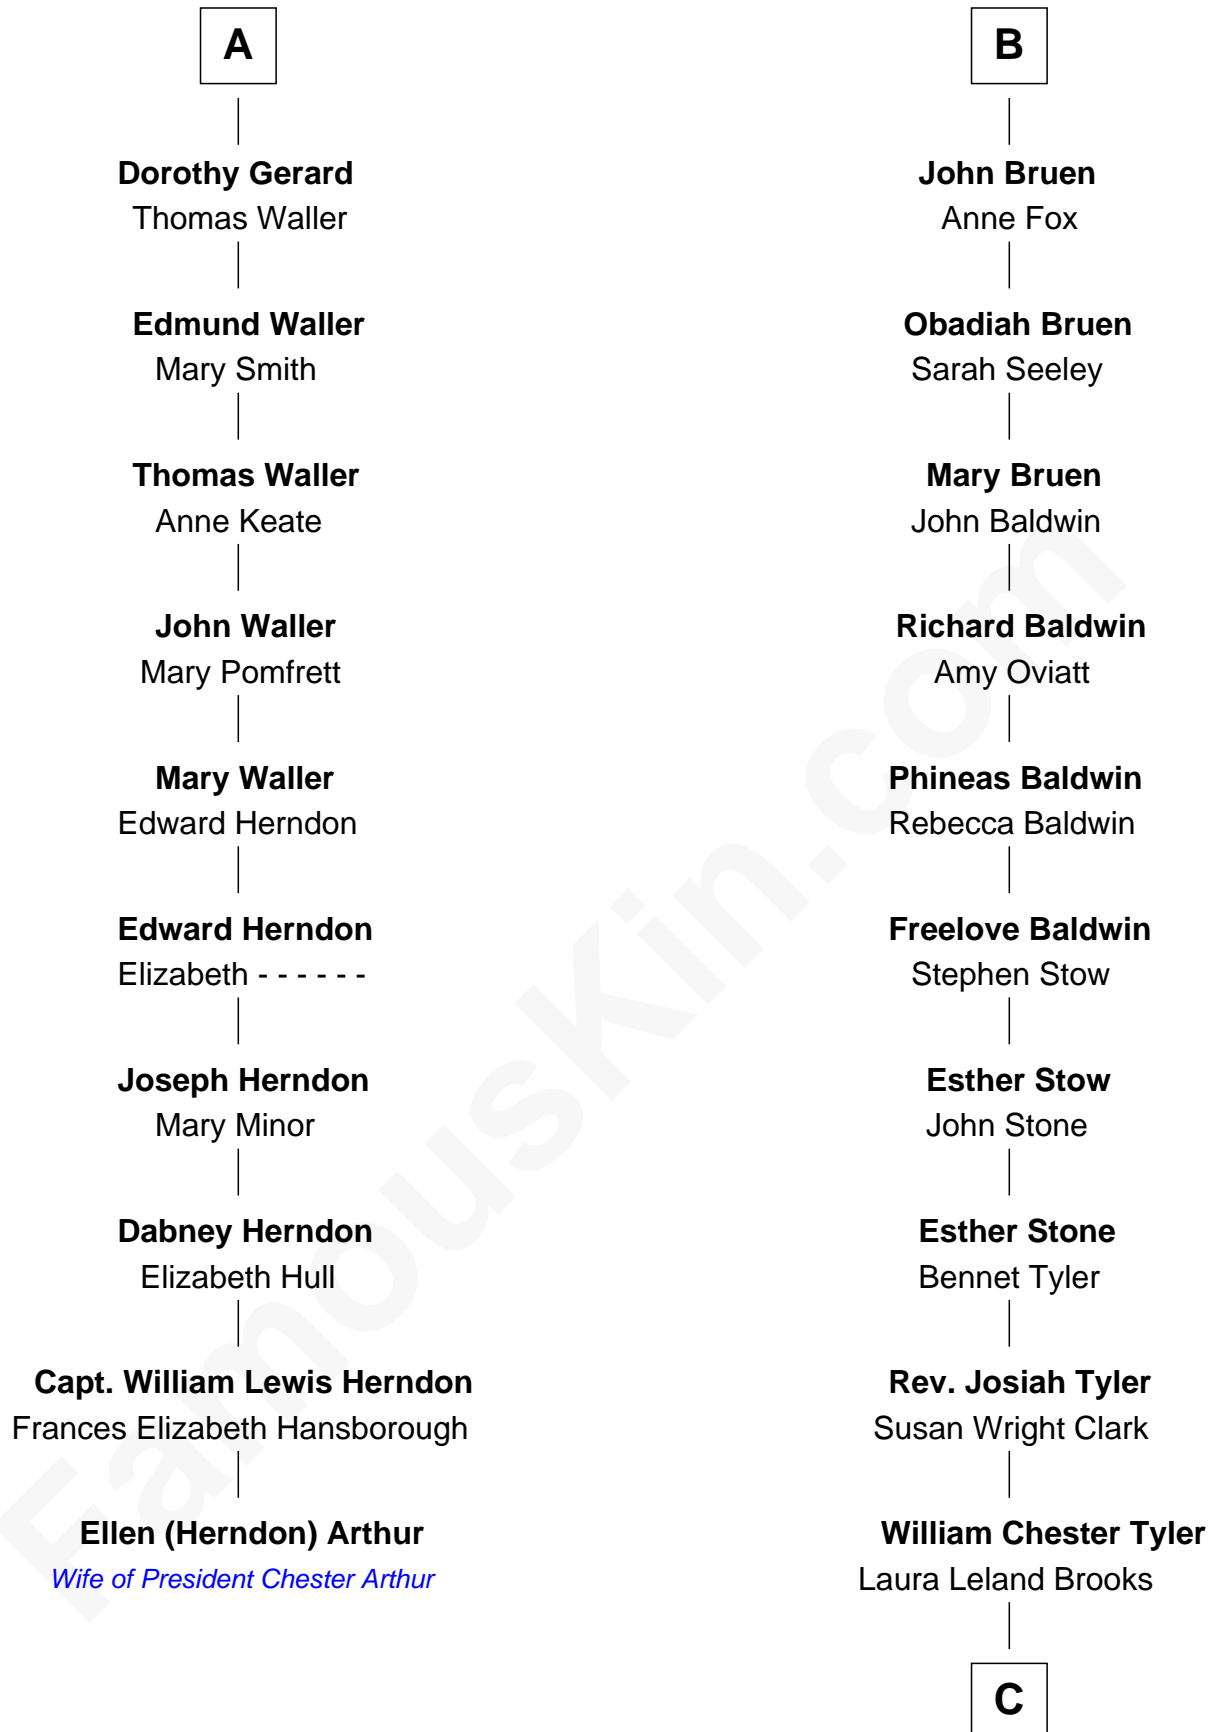

# FamousKin.com Relationship Chart of

**Ellen (Herndon) Arthur**

*Wife of President Chester A. Arthur*

**16th cousin 4 times removed of**

**Kate Upton**

*Sports Illustrated Swimsuit Cover Model*

**William le Boteler**  
Elizabeth de Havering

**C**

—  
**Margaret Hastings Tyler**

Charles Henry Vial

—  
**Elizabeth Brooks Vial**

Stephen Edward Upton

—  
**Jefferson Matthew Upton**

Shelley Fawn Davis

—  
**Kate Upton**