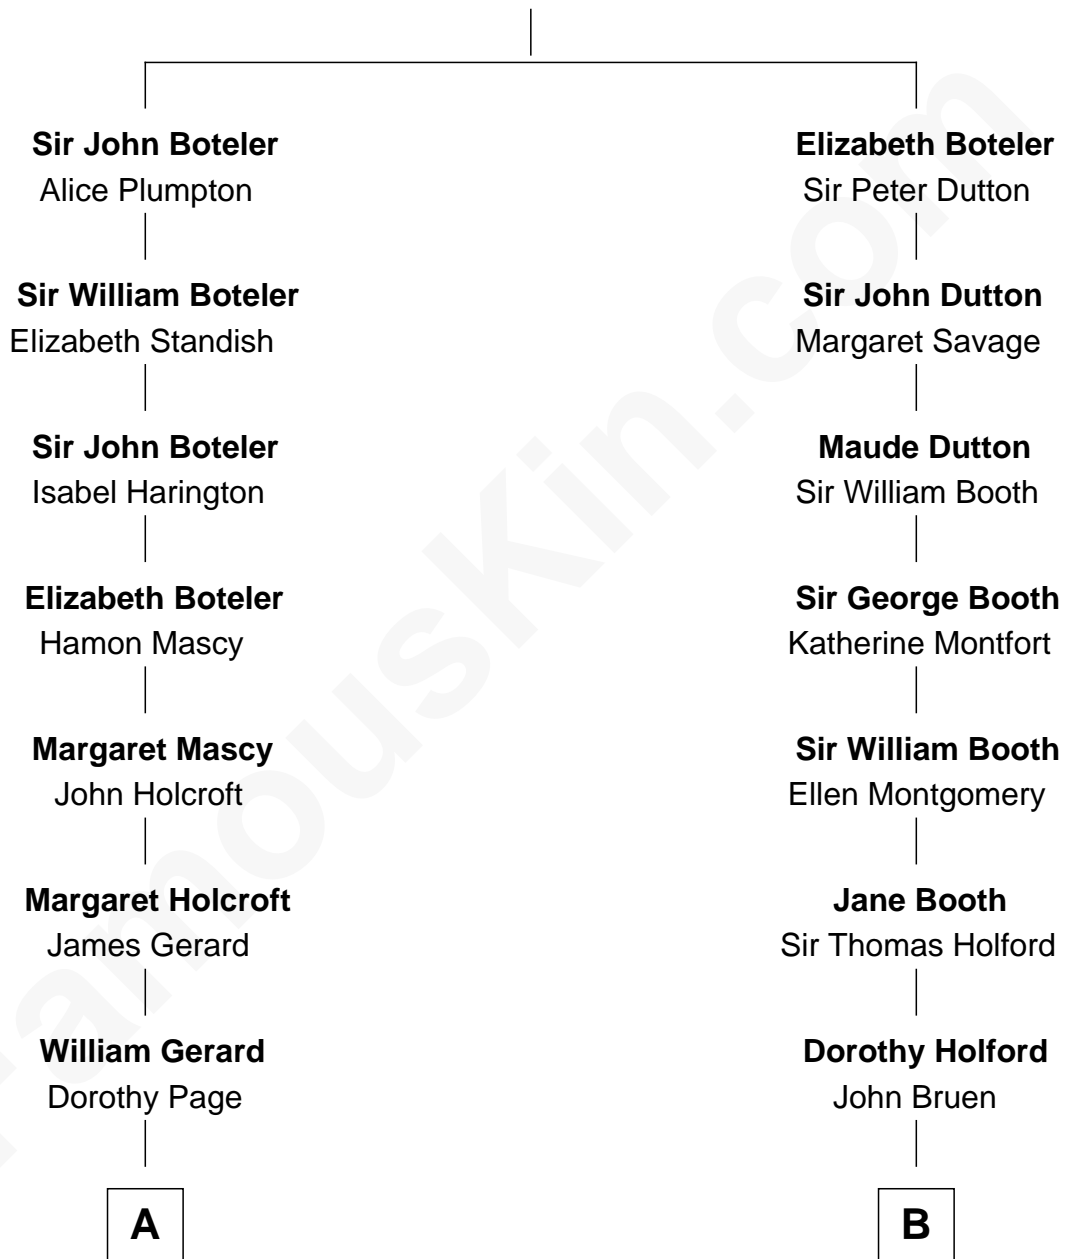

# FamousKin.com Relationship Chart of

**Ellen (Herndon) Arthur**

*Wife of President Chester A. Arthur*

**16th cousin 4 times removed of**

**Kate Upton**

*Sports Illustrated Swimsuit Cover Model*

**William le Boteler**  
Elizabeth de Havering

**C**

—  
**Margaret Hastings Tyler**

Charles Henry Vial

—  
**Elizabeth Brooks Vial**

Stephen Edward Upton

—  
**Jefferson Matthew Upton**

Shelley Fawn Davis

—  
**Kate Upton**

*Model and Actress*