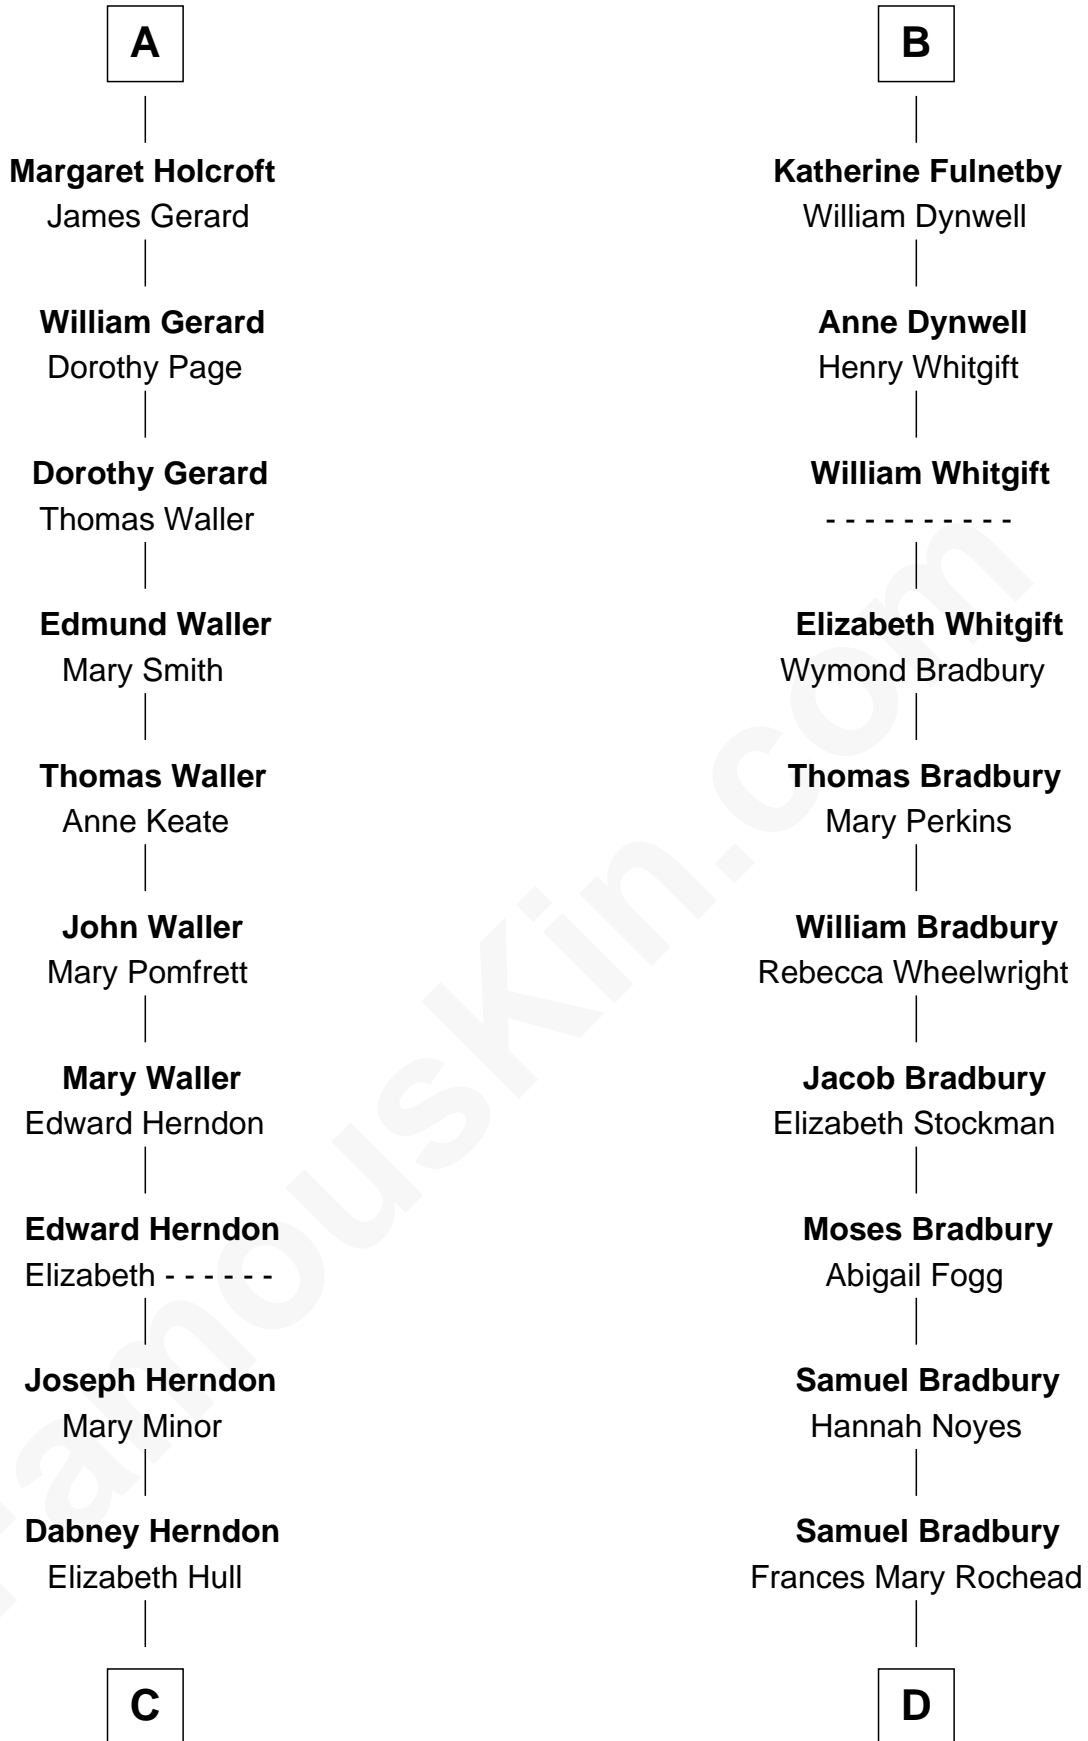

FamousKin.com

Relationship Chart of

Ellen (Herndon) Arthur

Wife of President Chester A. Arthur

18th cousin 2 times removed of

Ray Bradbury

Author of The Martian Chronicles

C

Capt. William Lewis Herndon
Frances Elizabeth Hansborough

Ellen (Herndon) Arthur
Wife of President Chester Arthur

D

Samuel Irving Bradbury
Mary Adell Spaulding

Samuel Hinkston Bradbury
Minnie Alice Davis

Leonard Spaulding Bradbury
Esther Marie Moberg