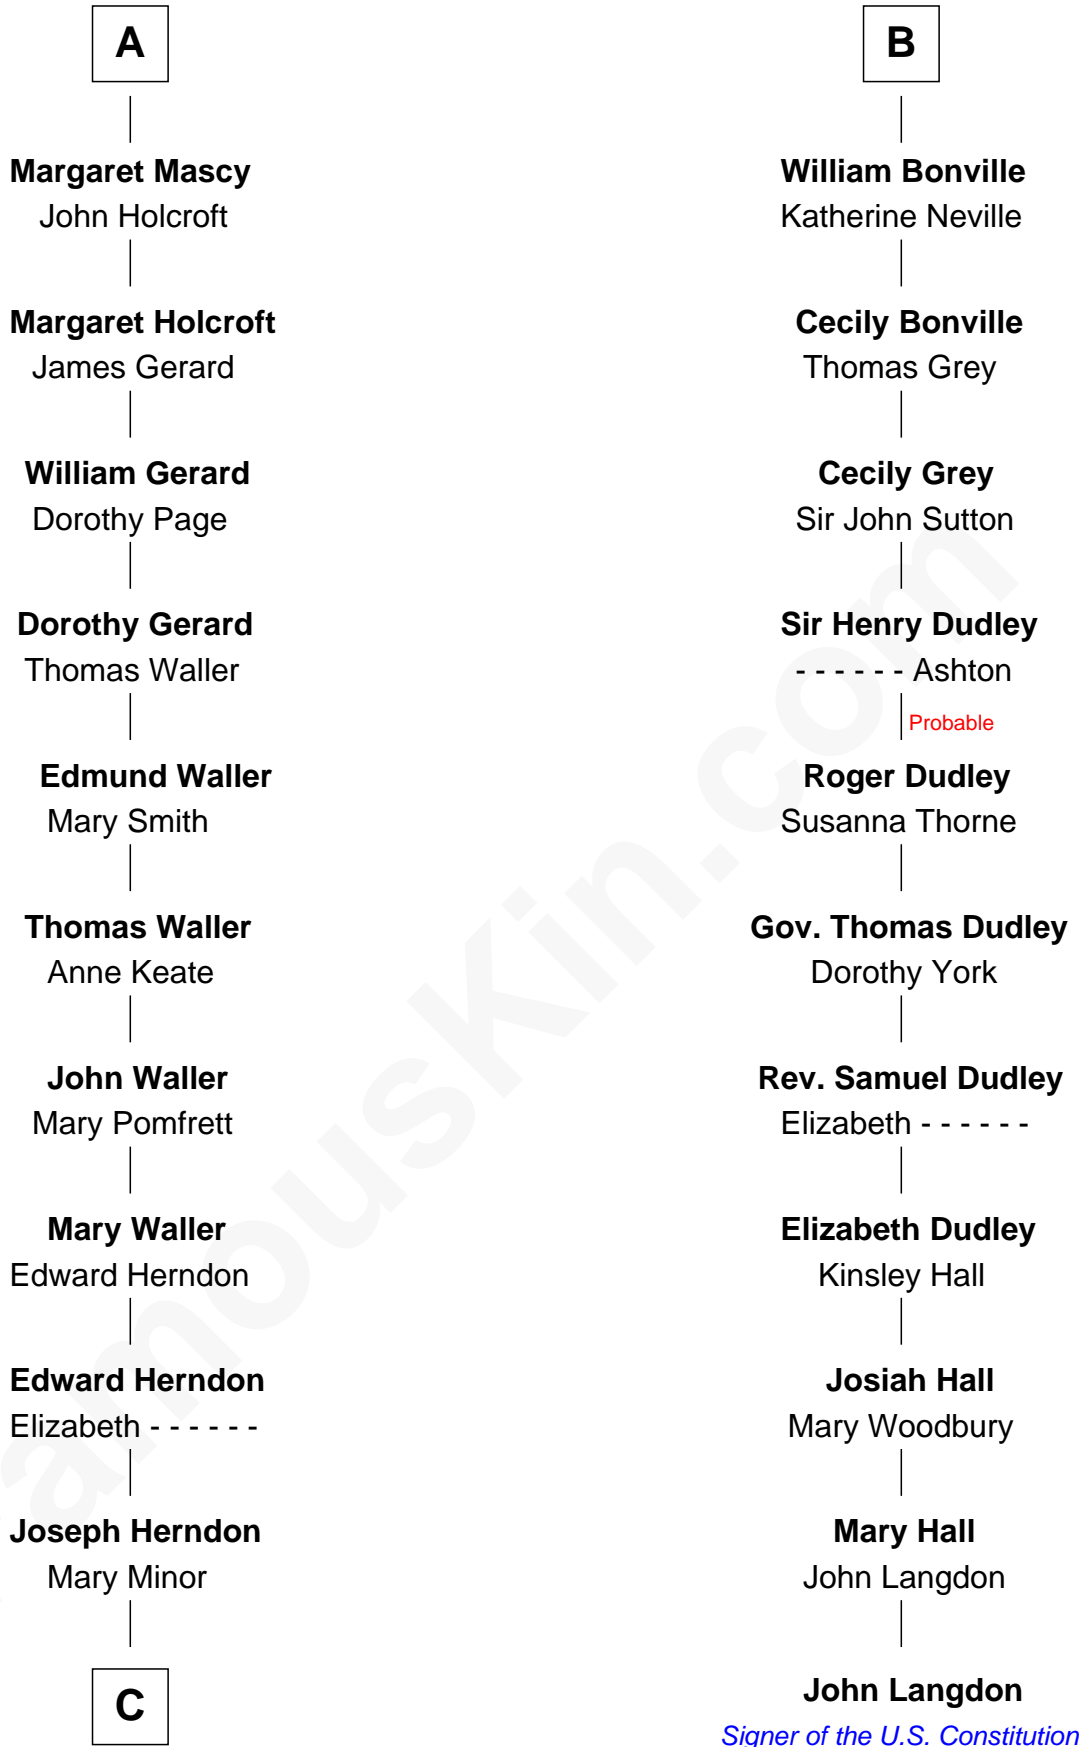

FamousKin.com

Relationship Chart of

Ellen (Herndon) Arthur

Wife of President Chester A. Arthur

17th cousin 2 times removed of

John Langdon

Signer of the U.S. Constitution

Sir William de Ros

Lucy FitzPiers

C

Dabney Herndon

Elizabeth Hull

Capt. William Lewis Herndon

Frances Elizabeth Hansborough

Ellen (Herndon) Arthur

Wife of President Chester Arthur