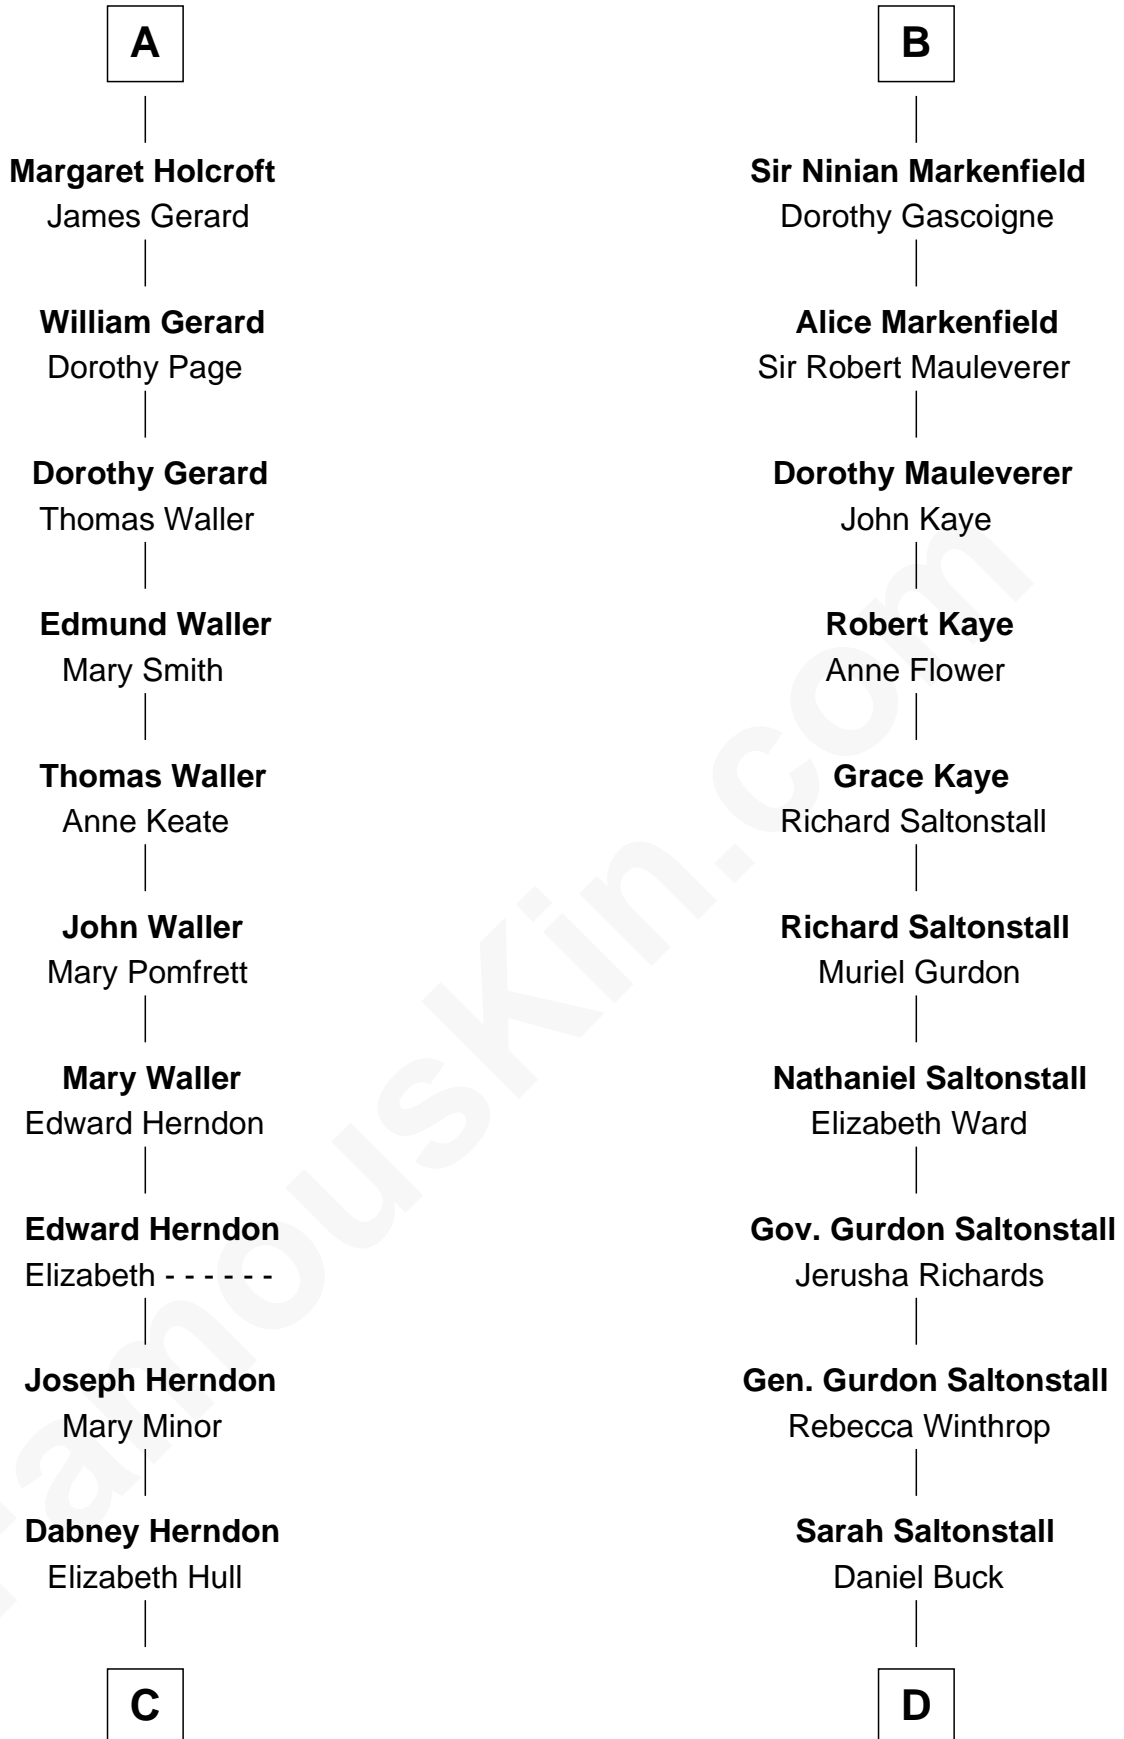

FamousKin.com Relationship Chart of

Ellen (Herndon) Arthur

Wife of President Chester A. Arthur

18th cousin 3 times removed of

Louis Auchincloss

Author

Sir William de Ros

Eustache Fitz Ralph

C

Capt. William Lewis Herndon
Frances Elizabeth Hansborough

Ellen (Herndon) Arthur
Wife of President Chester Arthur

D

Gurdon Buck
Susannah Mainwaring

Elizabeth Buck
John Auchincloss

John Winthrop Auchincloss
Joanna Hone Russell