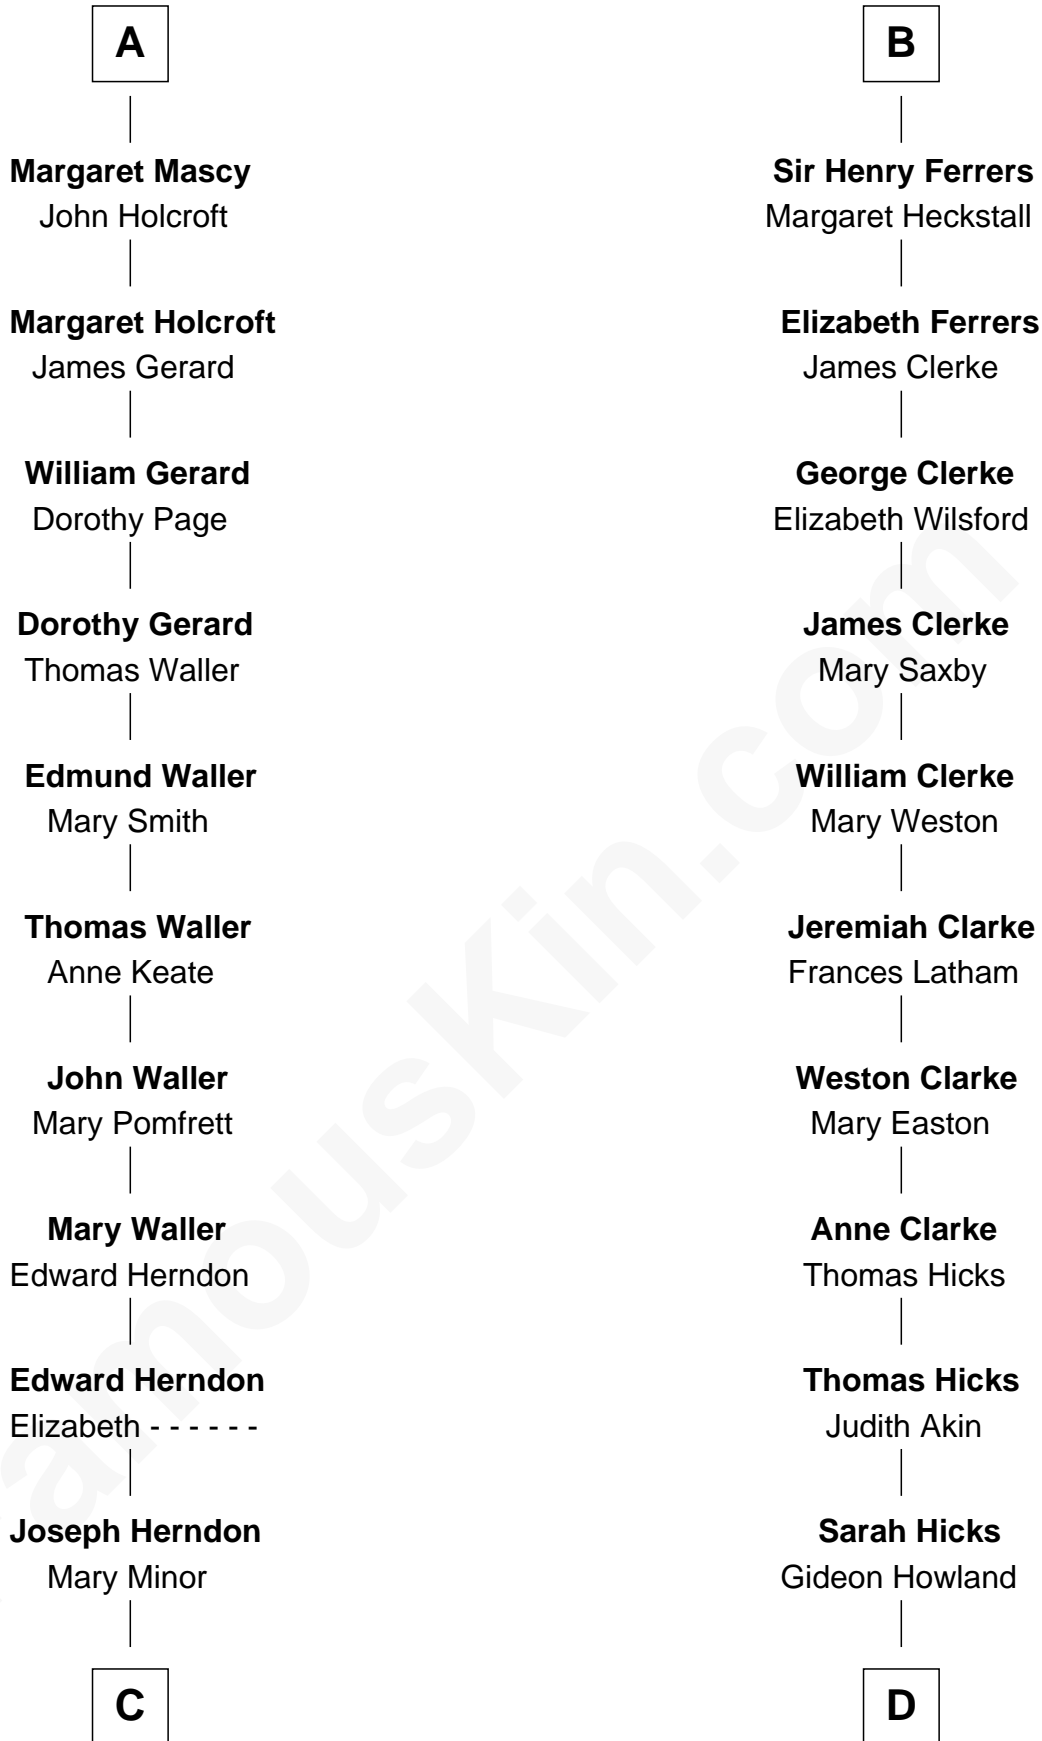

FamousKin.com
Relationship Chart of
Ellen (Herndon) Arthur
Wife of President Chester A. Arthur

19th cousin of
Hetty Green
"The Witch of Wall Street"

C

Dabney Herndon

Elizabeth Hull

Capt. William Lewis Herndon
Frances Elizabeth Hansborough

Ellen (Herndon) Arthur
Wife of President Chester Arthur

D

Gideon Howland

Mehitable Howland

Abby Slocum Howland
Edward Mott Robinson

Hetty Green
"The Witch of Wall Street"

FamousKin.com