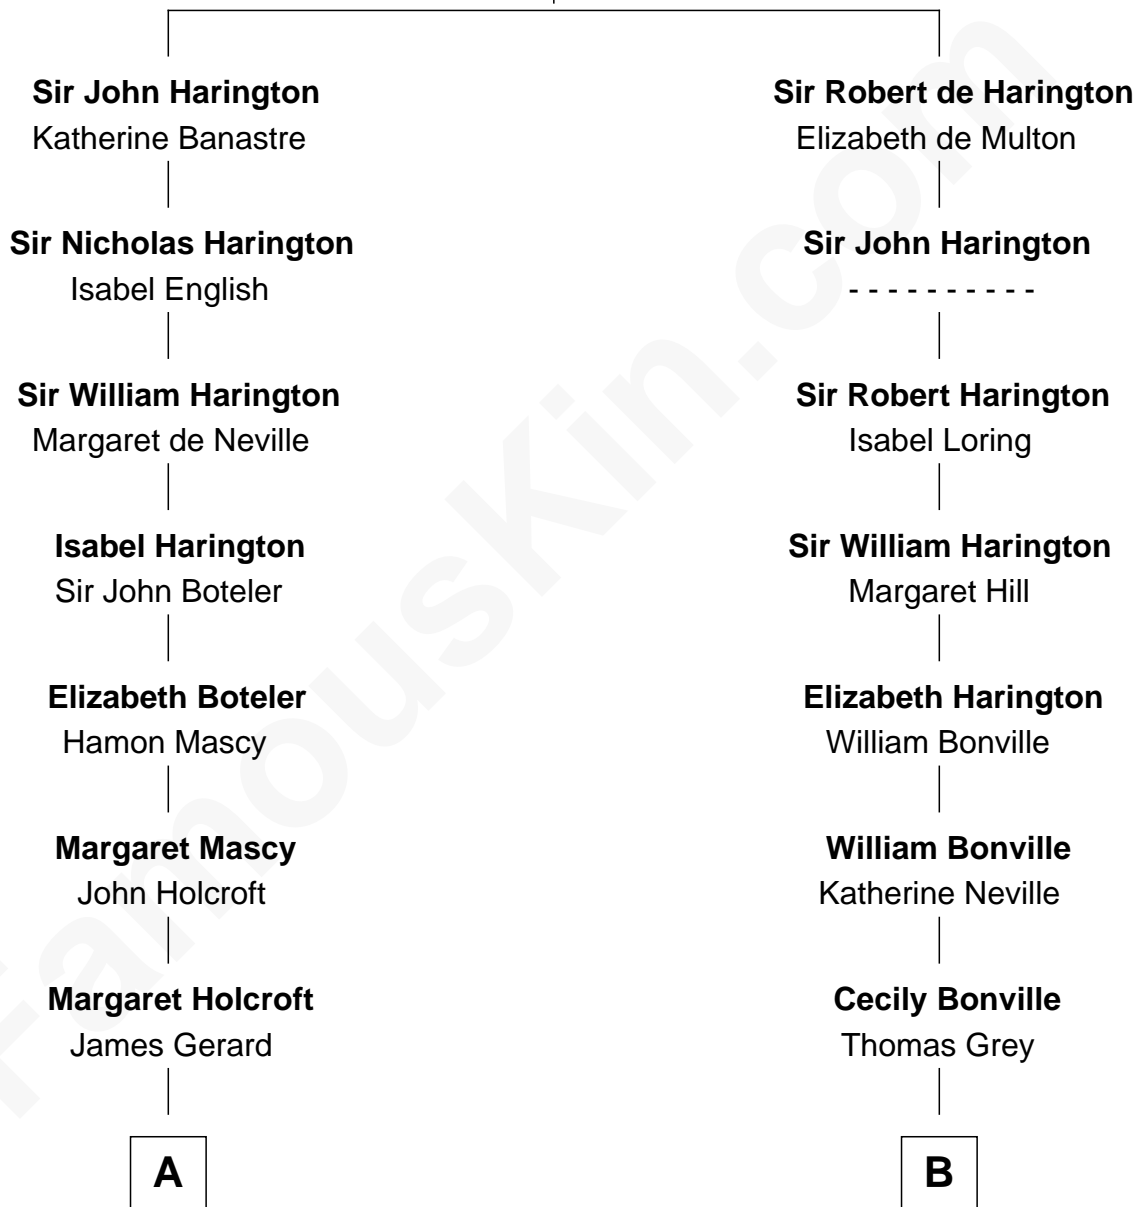

FamousKin.com

Relationship Chart of

Ellen (Herndon) Arthur

Wife of President Chester A. Arthur

17th cousin 3 times removed of

Alan Shepard

Mercury and Apollo Astronaut

Sir John de Harington

Joan - - - - -

C

Thomas Bradbury Bartlett
Victoria Elizabeth Williams Cilley

Annie Elizabeth Bartlett
Frederick Johnson Shepard

Alan Bartlett Shepard
Pauline Renza Emerson

Alan Shepard
Mercury and Apollo Astronaut