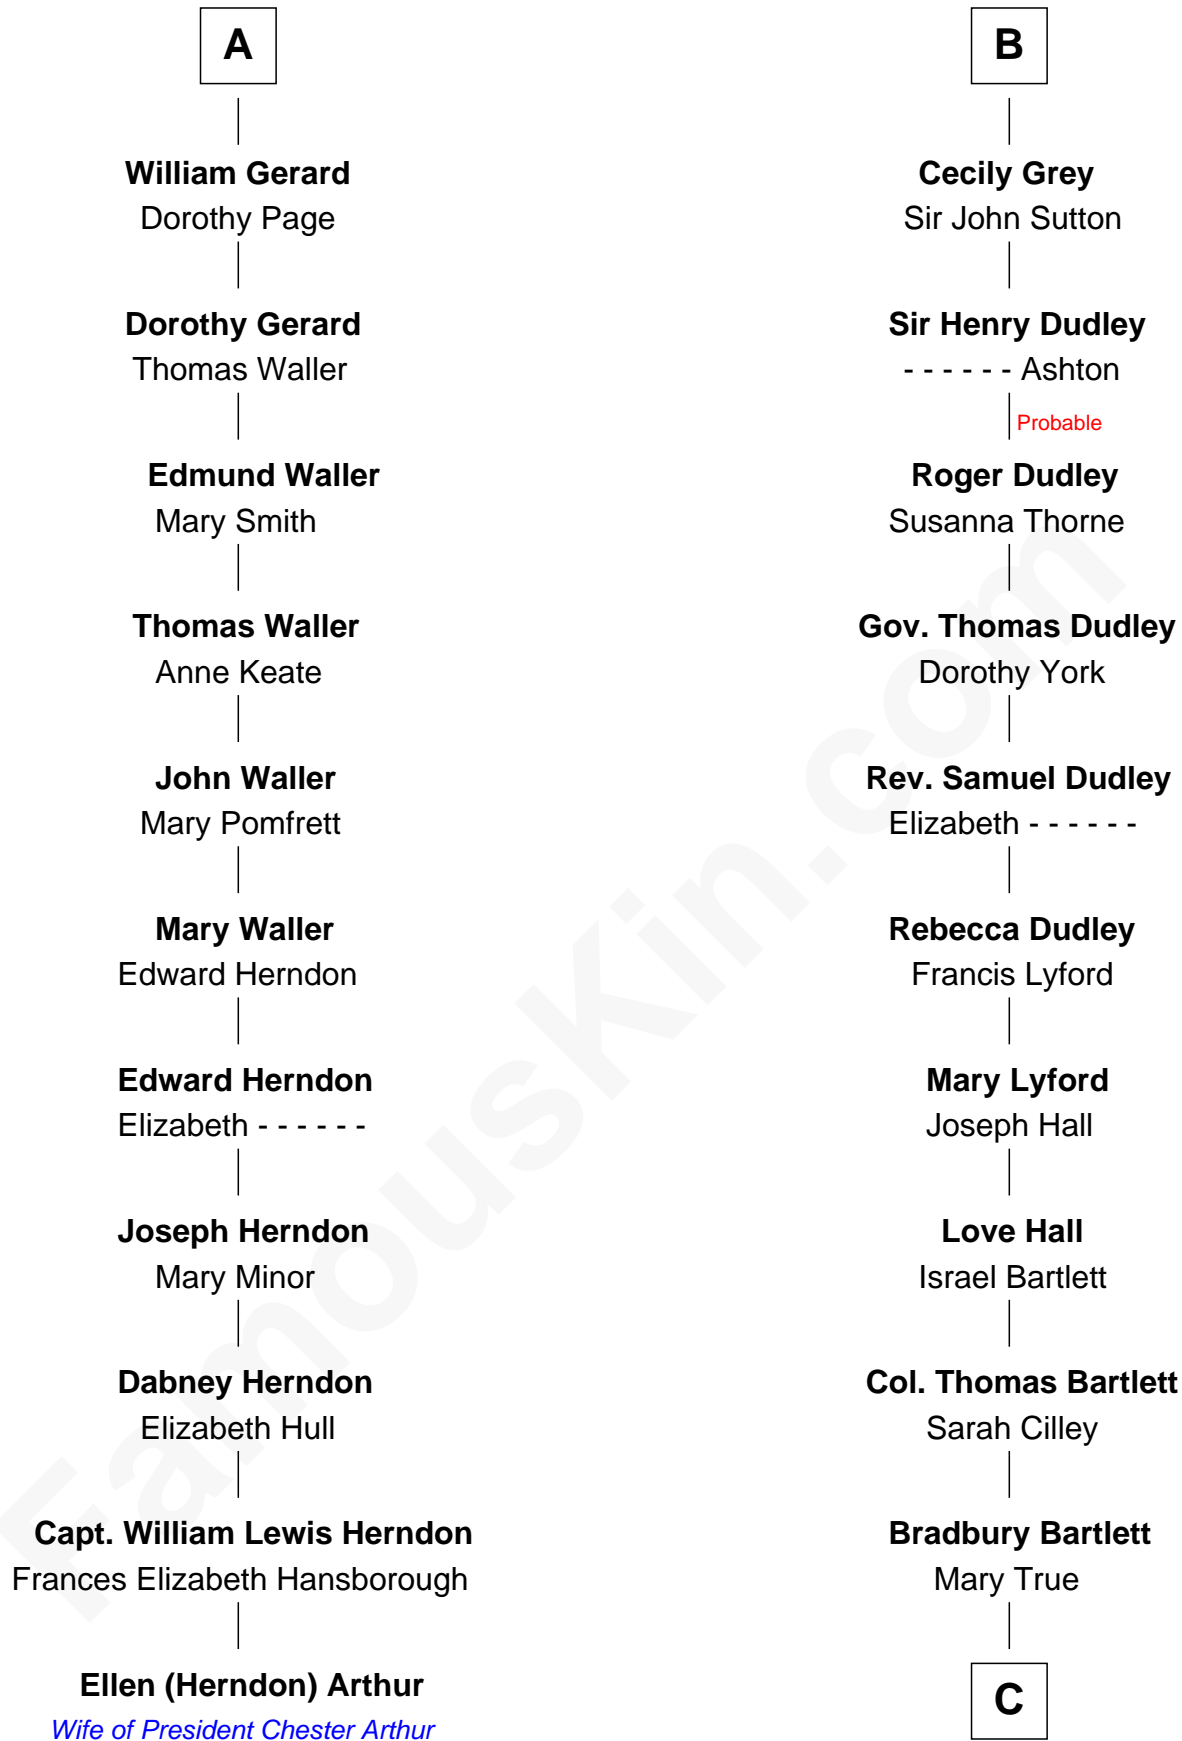

FamousKin.com

Relationship Chart of

Ellen (Herndon) Arthur

Wife of President Chester A. Arthur

17th cousin 3 times removed of

Alan Shepard

Mercury and Apollo Astronaut

Sir John de Harington

Joan - - - - -

C

Thomas Bradbury Bartlett
Victoria Elizabeth Williams Cilley

Annie Elizabeth Bartlett
Frederick Johnson Shepard

Alan Bartlett Shepard
Pauline Renza Emerson

Alan Shepard
Mercury and Apollo Astronaut