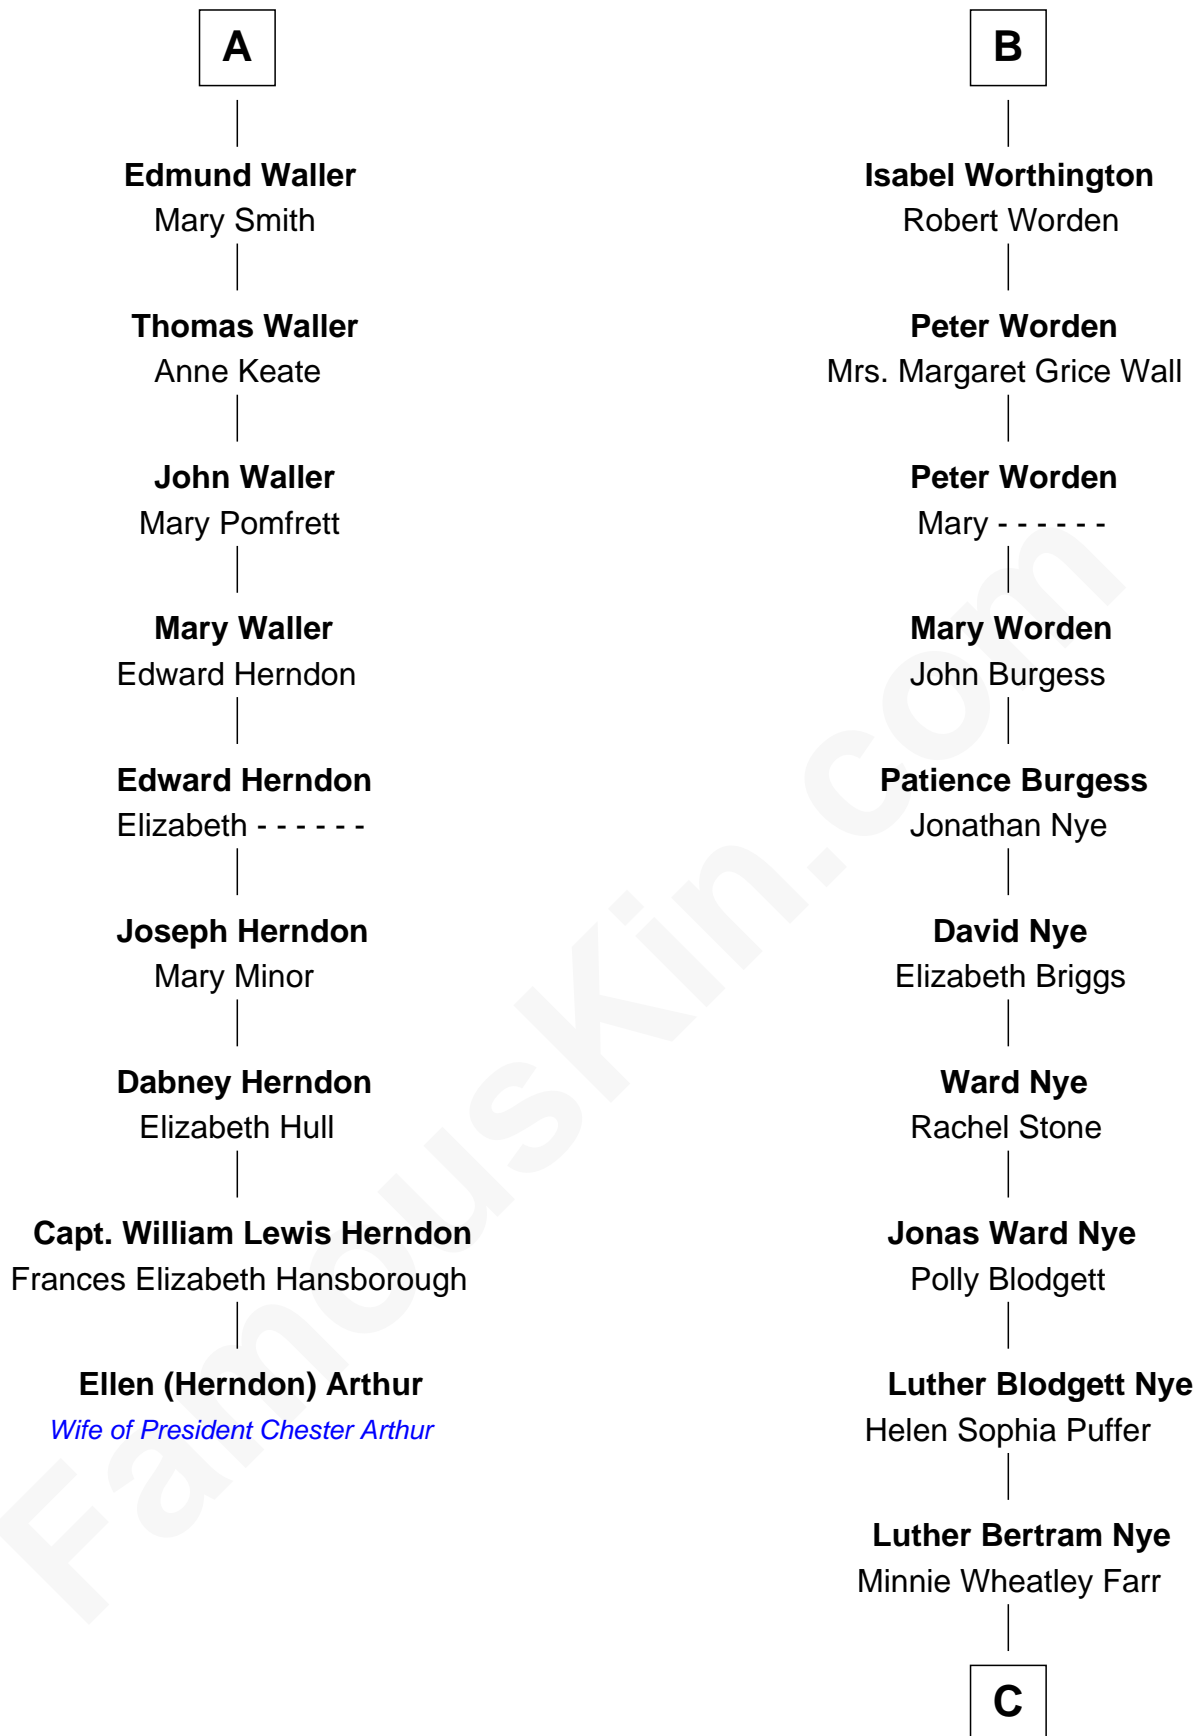

FamousKin.com Relationship Chart of

Ellen (Herndon) Arthur

Wife of President Chester A. Arthur

15th cousin 3 times removed of

Bill Nye

TV's The Science Guy

Alice Plumpton

with husband
Sir John Boteler

Margaret de Sherburne

Richard de Bayley

Richard Sherburne

Agnes Harington

Richard Sherburne

Alice Hamerton

Agnes Sherburne

Henry Rushton

Nicholas Rushton

Margaret Radcliffe

Agnes Rushton

Richard Worthington

Peter Worthington

Isabel Anderton

B

C