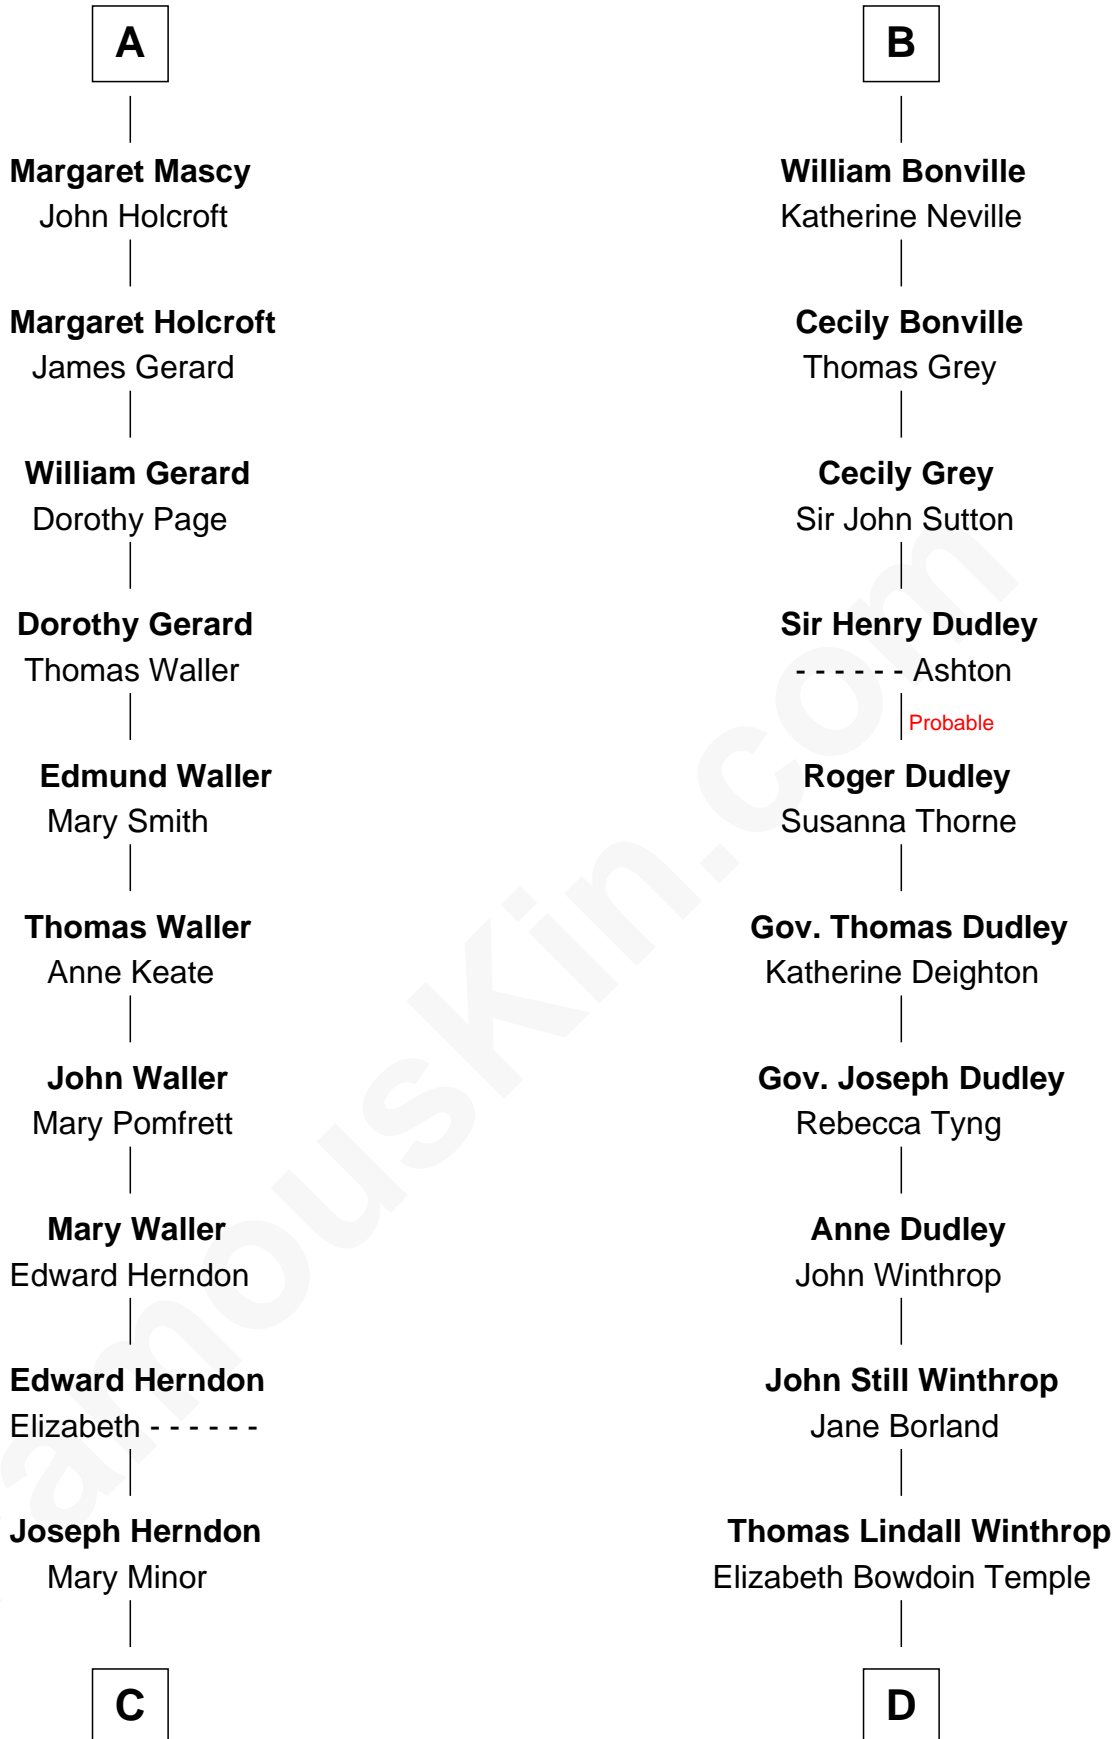

## Relationship Chart of

**Ellen (Herndon) Arthur**

*Wife of President Chester A. Arthur*

19th cousin 2 times removed of

**John Kerry**

*68th U.S. Secretary of State*

**Sir William de Ros**

Lucy FitzPiers

**C**

**Dabney Herndon**

Elizabeth Hull

**Capt. William Lewis Herndon**  
Frances Elizabeth Hansborough

**Ellen (Herndon) Arthur**  
*Wife of President Chester Arthur*

**D**

**Robert Charles Winthrop**

Elizabeth Cabot Blanchard

**Robert Charles Winthrop**  
Elizabeth Mason

**Margaret Tyndal Winthrop**  
James Grant Forbes

**Rosemary Isabel Forbes**  
Richard John Kerry

**John Kerry**  
*68th U.S. Secretary of State*

FamousKin.com