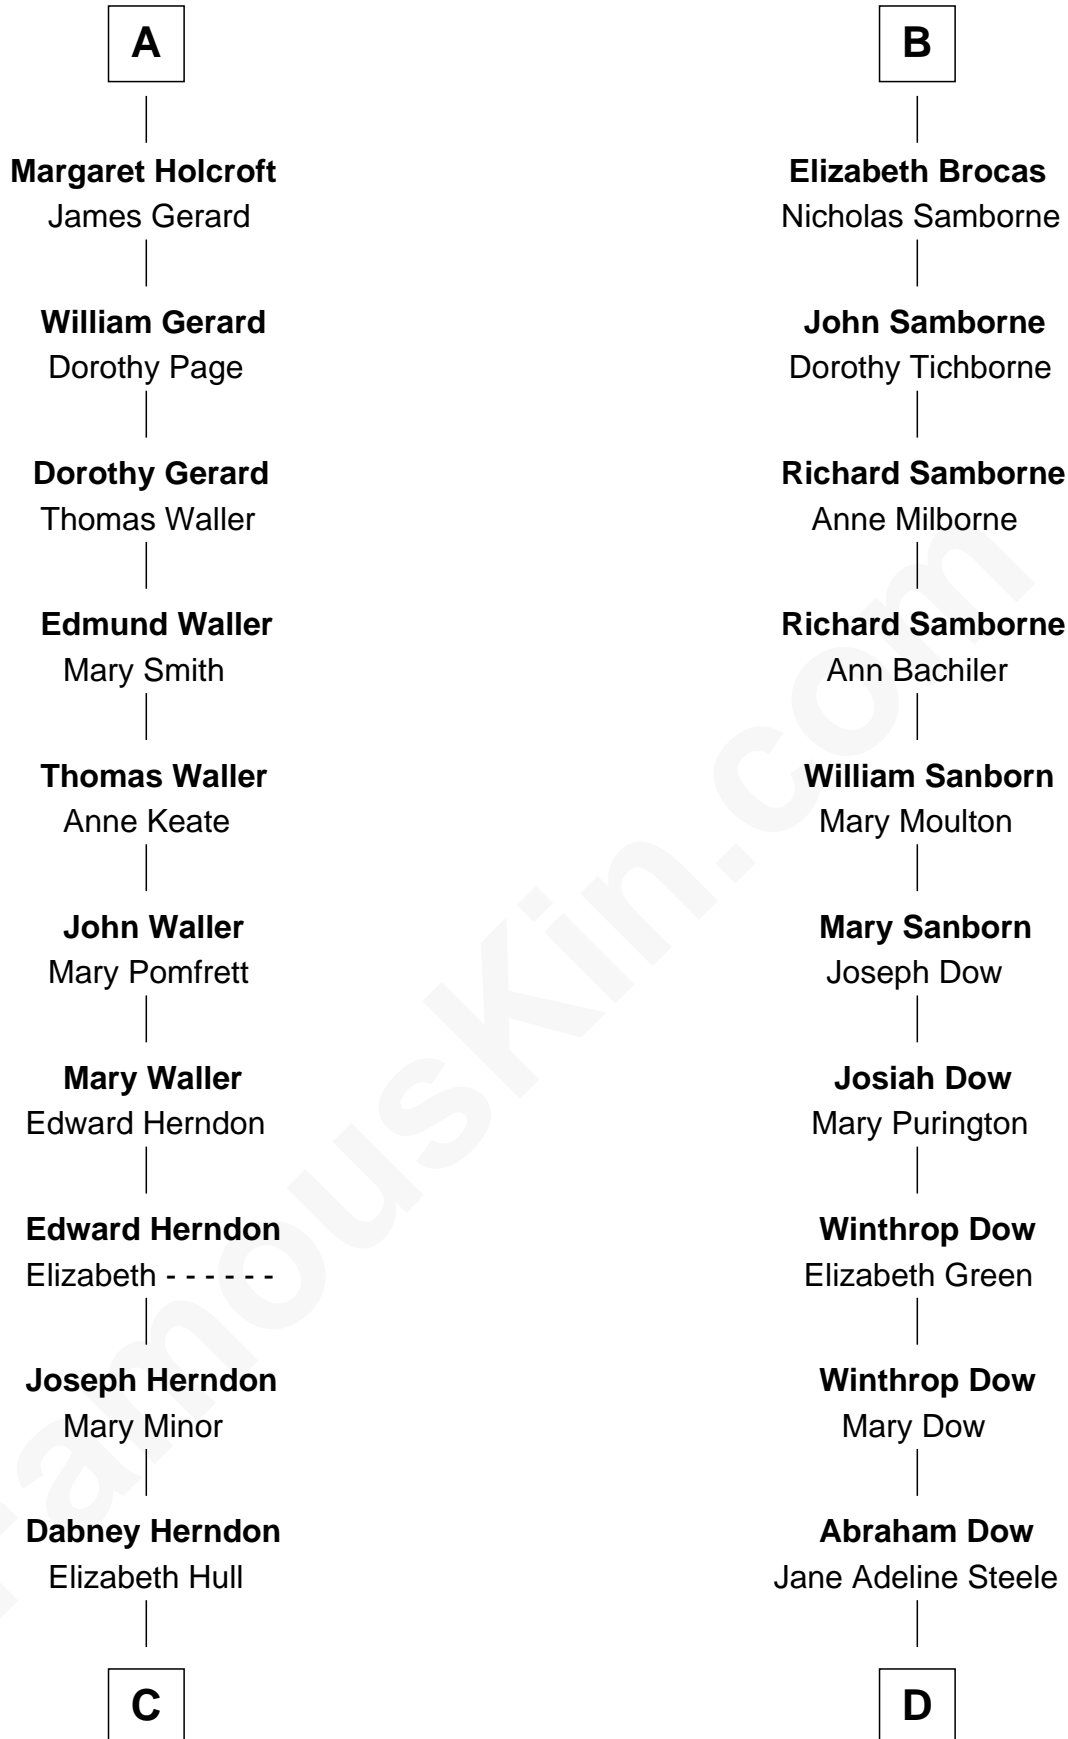

## Relationship Chart of

**Ellen (Herndon) Arthur**

*Wife of President Chester A. Arthur*

18th cousin 2 times removed of

**Grace Slick**

*Singer, Songwriter - Jefferson Airplane*

**C**

**Capt. William Lewis Herndon**  
Frances Elizabeth Hansborough

**Ellen (Herndon) Arthur**  
*Wife of President Chester Arthur*

**D**

**James Osgood Dow**  
Mary Charlotte Hawkins

**Grace Josephine Dow**  
Arthur Wilford Wing

**Ivan Wilford Wing**  
Virginia Barnett

**Grace Slick**  
*Singer, Songwriter - Jefferson Airplane*