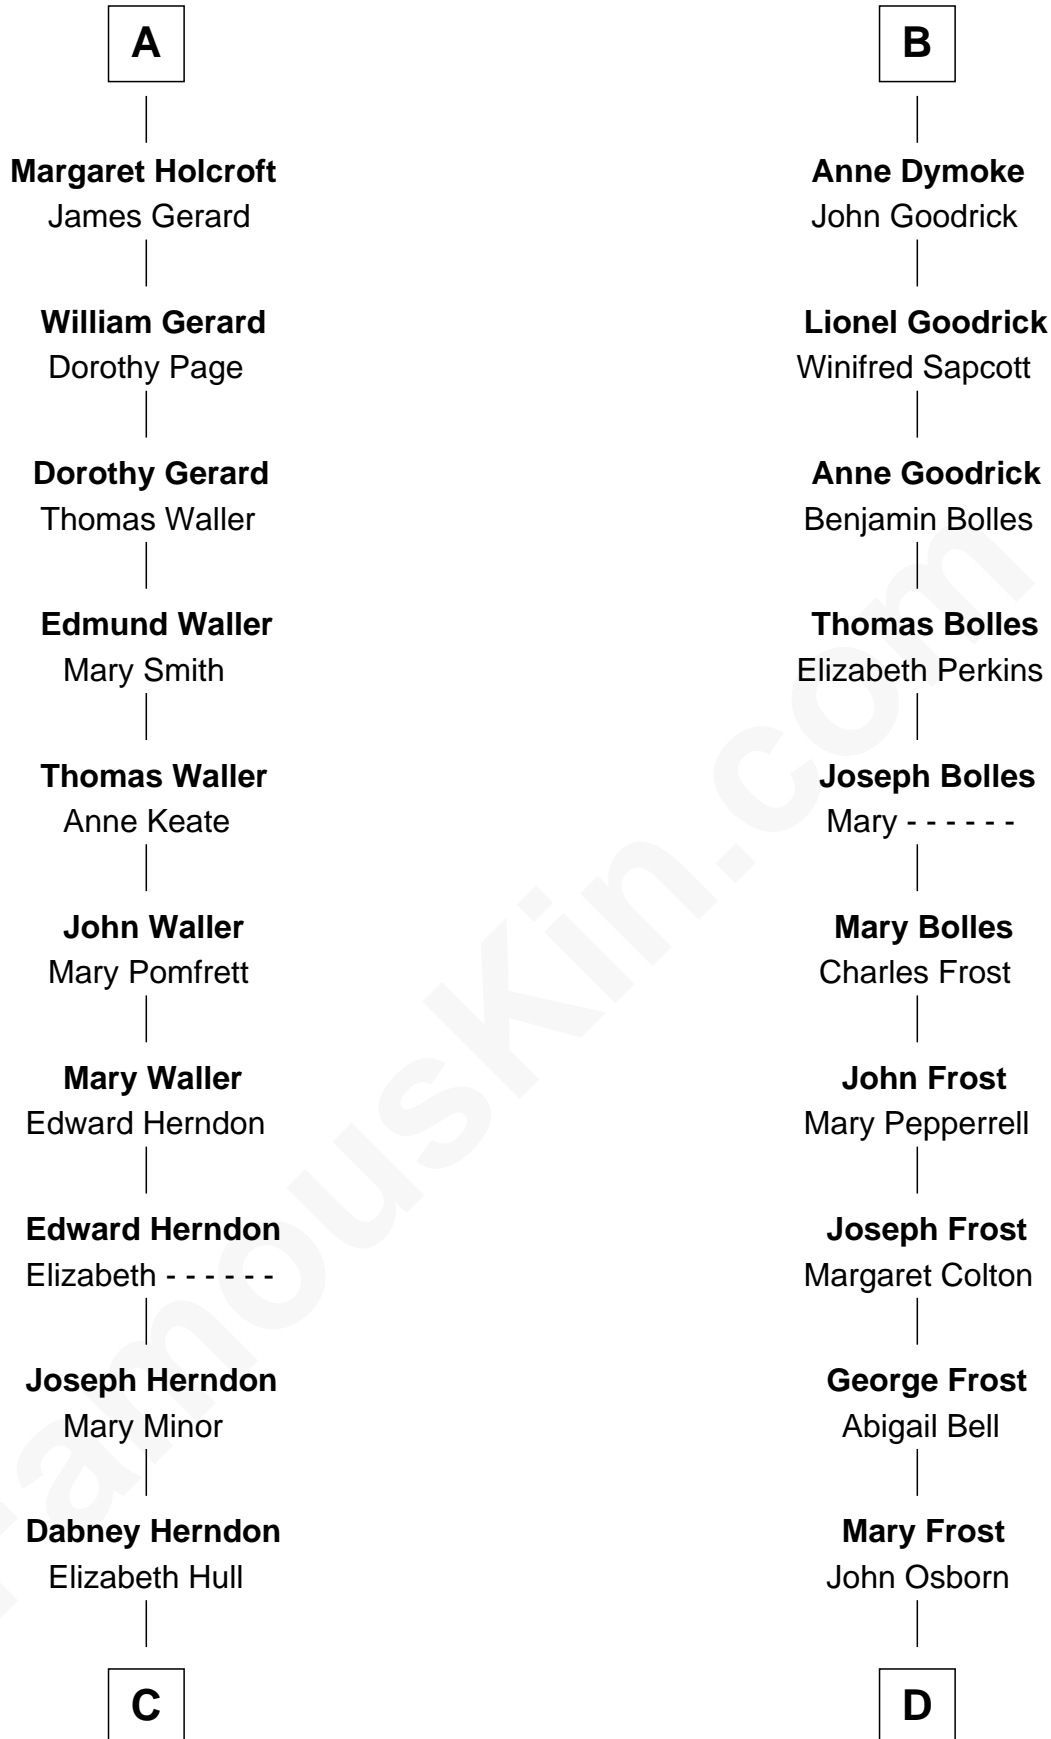

FamousKin.com

Relationship Chart of

Ellen (Herndon) Arthur

Wife of President Chester A. Arthur

18th cousin 3 times removed of

Lucille Ball

TV Actress - "I Love Lucy"

Sir William de Ros

Eustache Fitz Ralph

C

Capt. William Lewis Herndon
Frances Elizabeth Hansborough

Ellen (Herndon) Arthur
Wife of President Chester Arthur

D

Sally Bennet Osborn
Newman Durrell

George Osborn Durrell
Anne Jane Jewell

Nellie Rebecca Durrell
Jasper Clinton Ball

Henry Durrell Ball
Desiree Evelyn Hunt

Lucille Ball
TV Actress - "I Love Lucy"