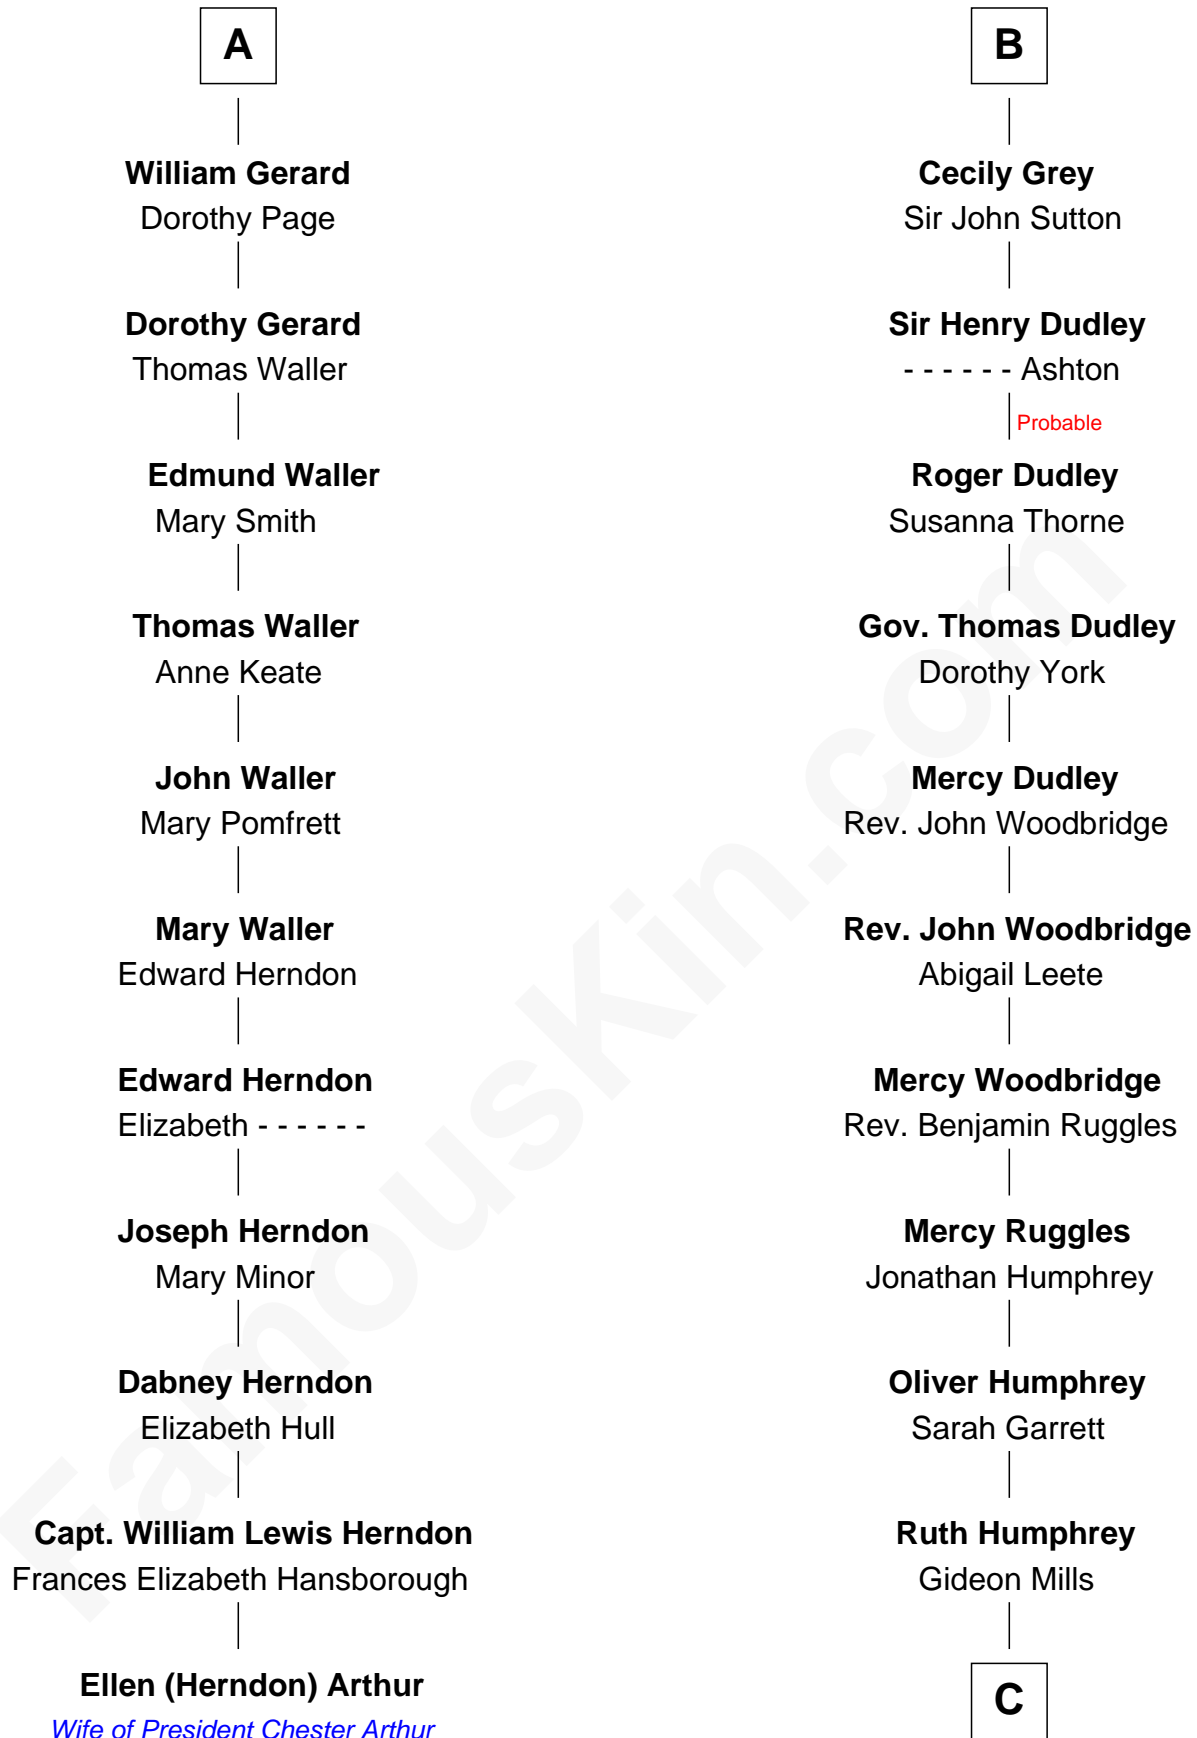

## Relationship Chart of

**Ellen (Herndon) Arthur**

*Wife of President Chester A. Arthur*

17th cousin 1 time removed of

**John Brown**

*American Abolitionist*

**Sir John de Harington**

Joan - - - - -

**C**

**Ruth Mills**  
Owen Brown

**John Brown**  
*American Abolitionist*

FamousKin.com