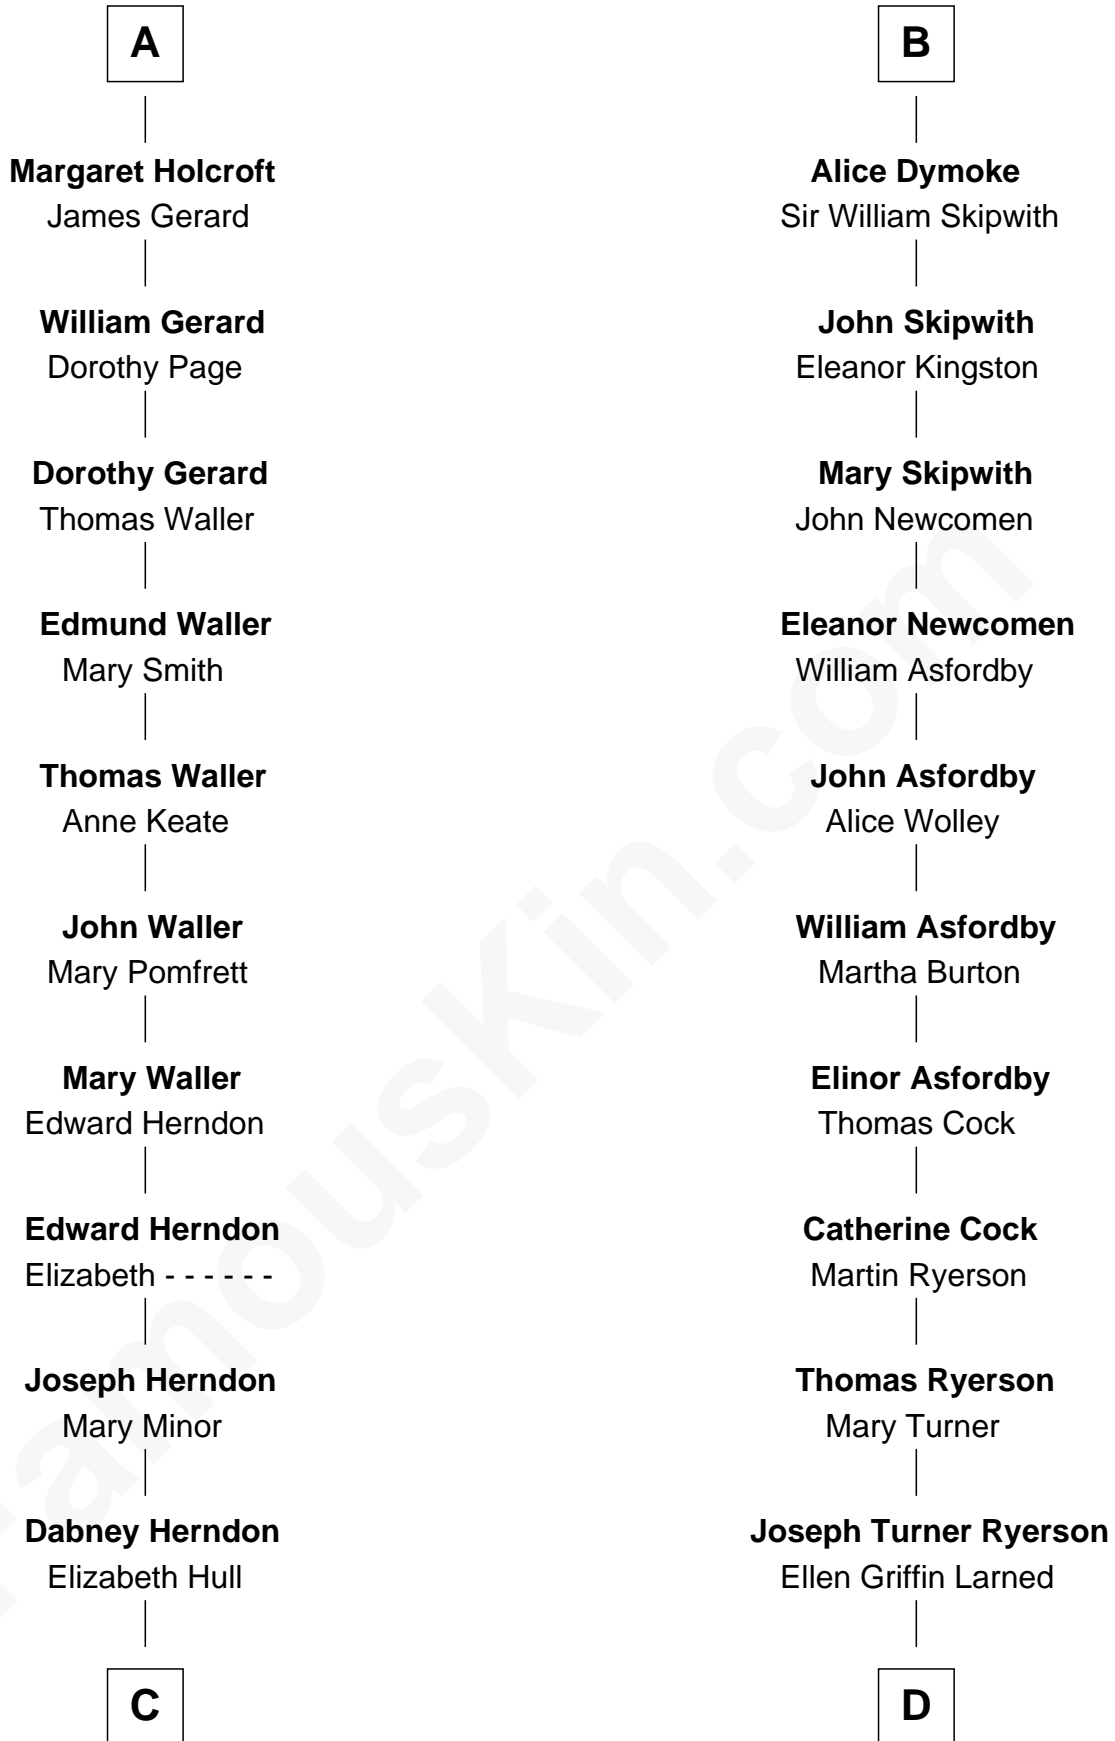

FamousKin.com

Relationship Chart of

Ellen (Herndon) Arthur

Wife of President Chester A. Arthur

18th cousin 3 times removed of

Paget Brewster

TV Actress

Sir William de Ros

Eustache Fitz Ralph

C

Capt. William Lewis Herndon
Frances Elizabeth Hansborough

Ellen (Herndon) Arthur
Wife of President Chester Arthur

D

Edward Larned Ryerson
Mary Pringle Mitchell

Donald Mitchell Ryerson
Isabelle McGenniss

Joan Ryerson
George Washington Wales Brewster

Galen Brewster
Hathaway Tew

Paget Brewster
TV Actress