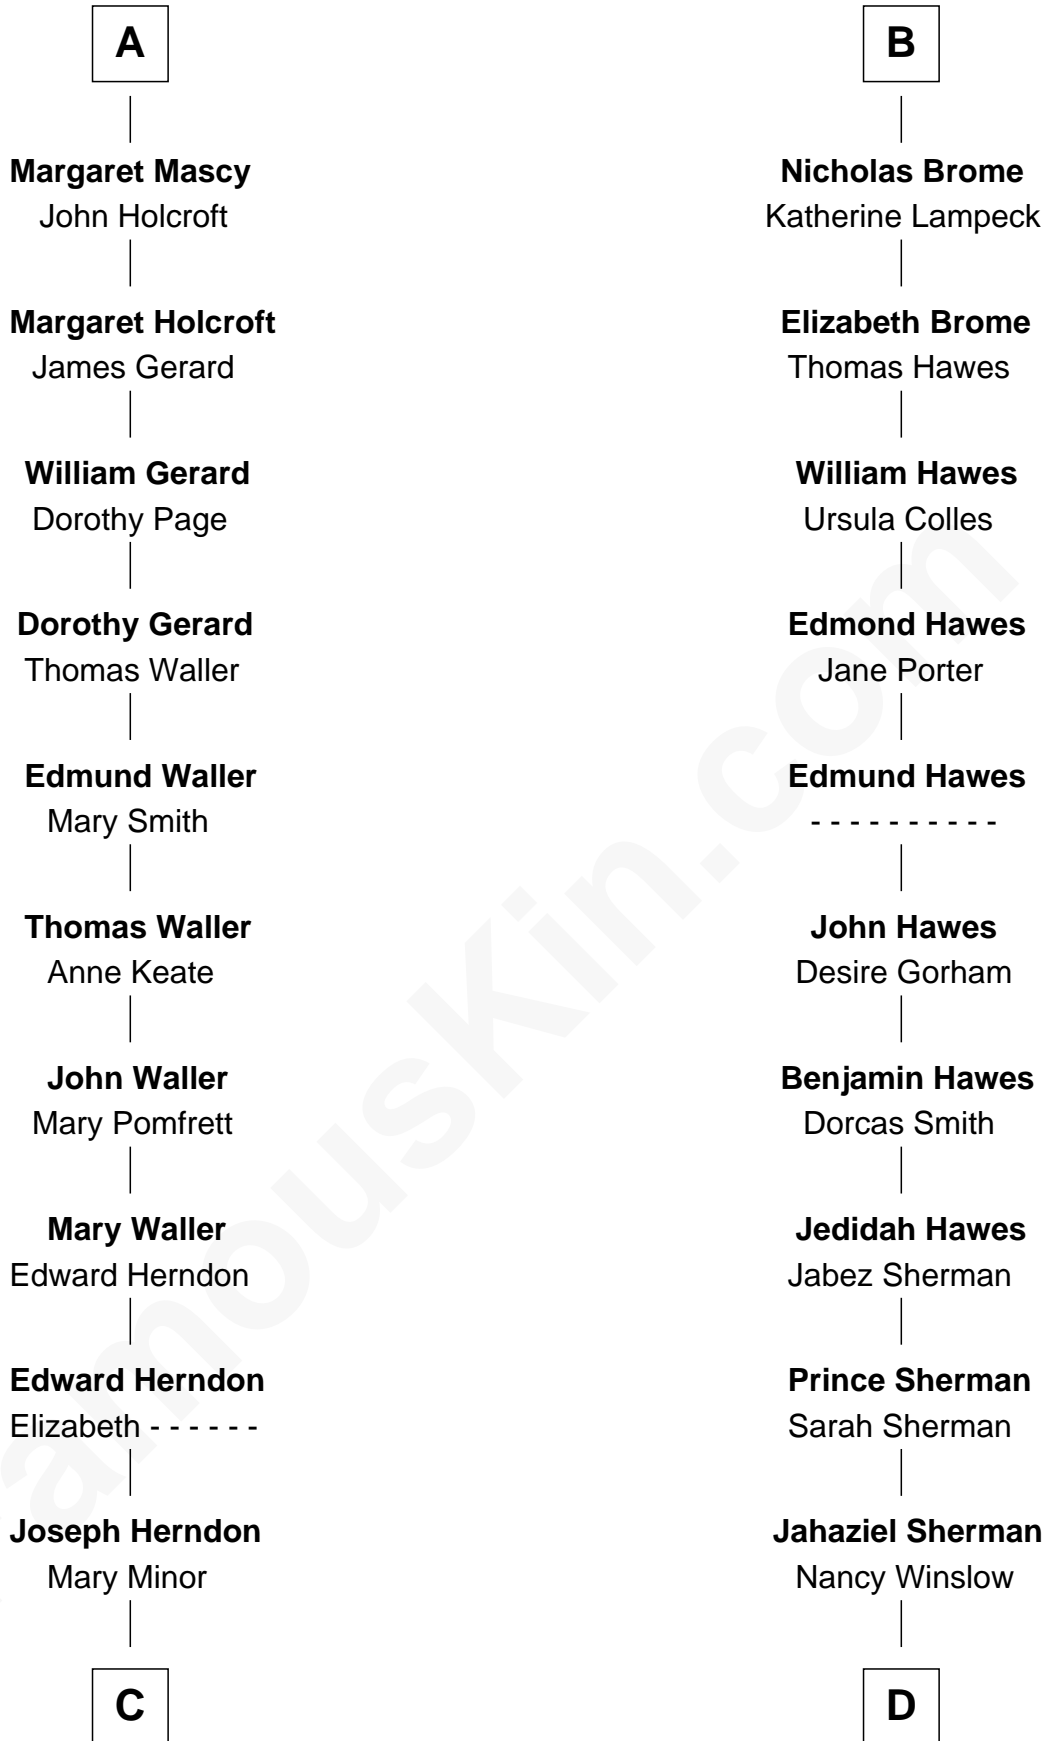

## Relationship Chart of

**Ellen (Herndon) Arthur**

*Wife of President Chester A. Arthur*

19th cousin of

**James Sherman**

*27th U.S. Vice-President*

**Sir William de Ros**

Lucy FitzPiers

**C**

**Dabney Herndon**

Elizabeth Hull

**Capt. William Lewis Herndon**  
Frances Elizabeth Hansborough

**Ellen (Herndon) Arthur**  
*Wife of President Chester Arthur*

**D**

**Richard Winslow Sherman**

Frances Lucretia Williams

**Mary Frances Sherman**  
Richard Updike Sherman

**James Sherman**  
*27th U.S. Vice-President*

FamousKin.com