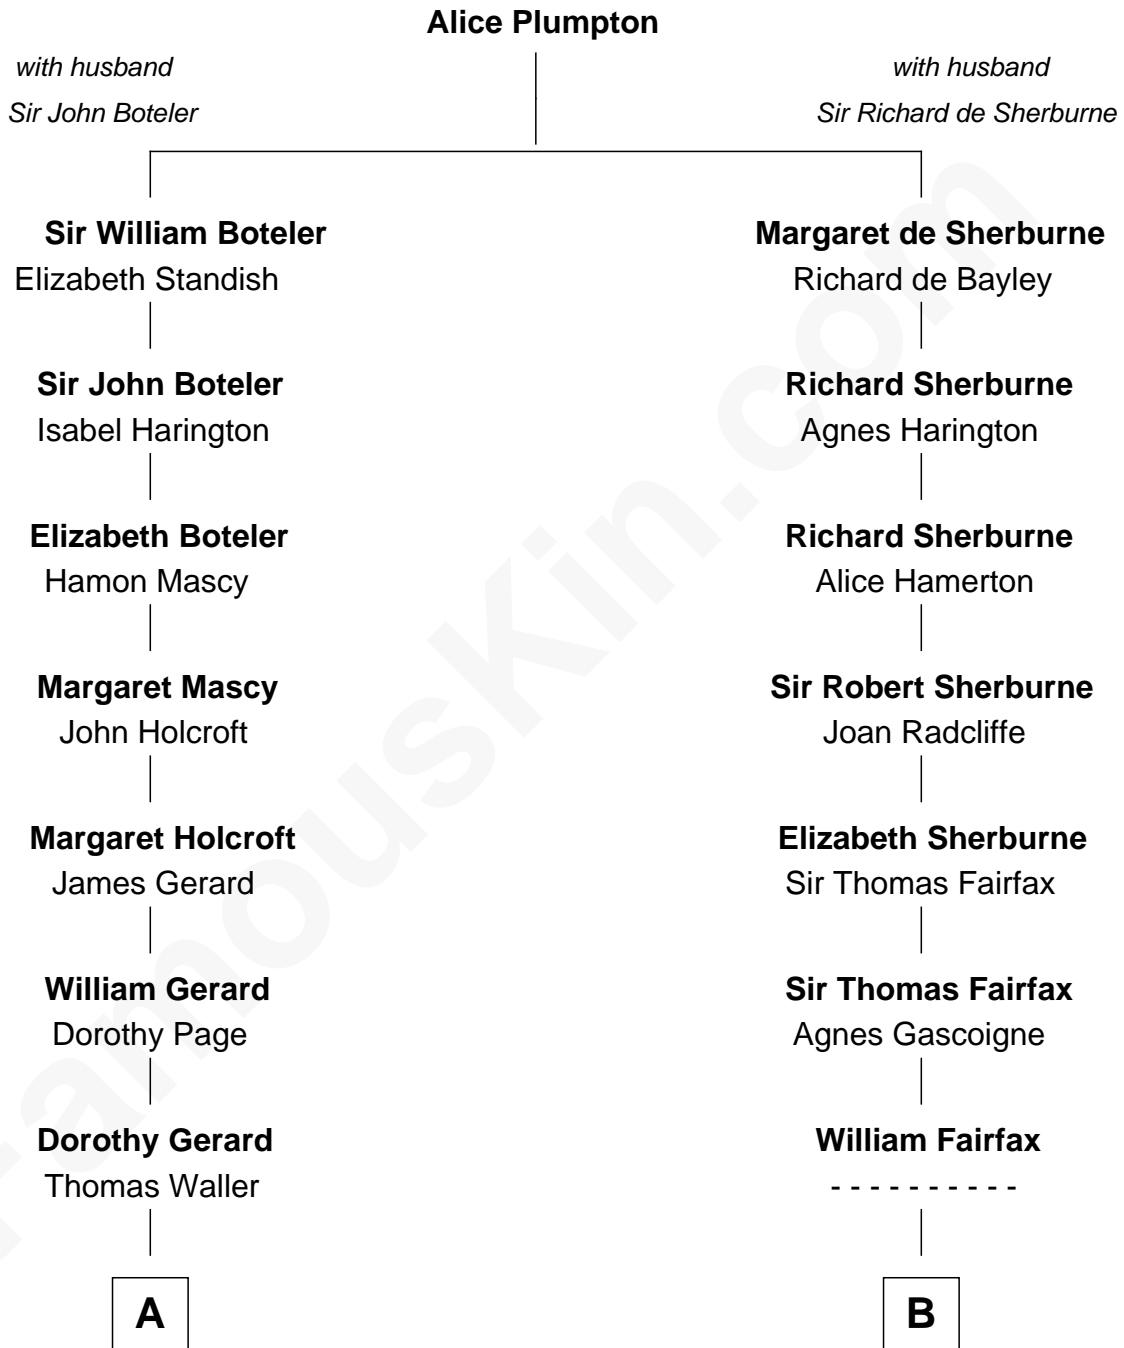

FamousKin.com

Relationship Chart of

Ellen (Herndon) Arthur

Wife of President Chester A. Arthur

15th cousin 4 times removed of

Guy Ritchie

British Filmmaker

C

Doris Margaretta McLaughlin

Stuart John Ritchie

John Vivian Ritchie

Amber Mary Parkinson

Guy Ritchie

British Filmmaker