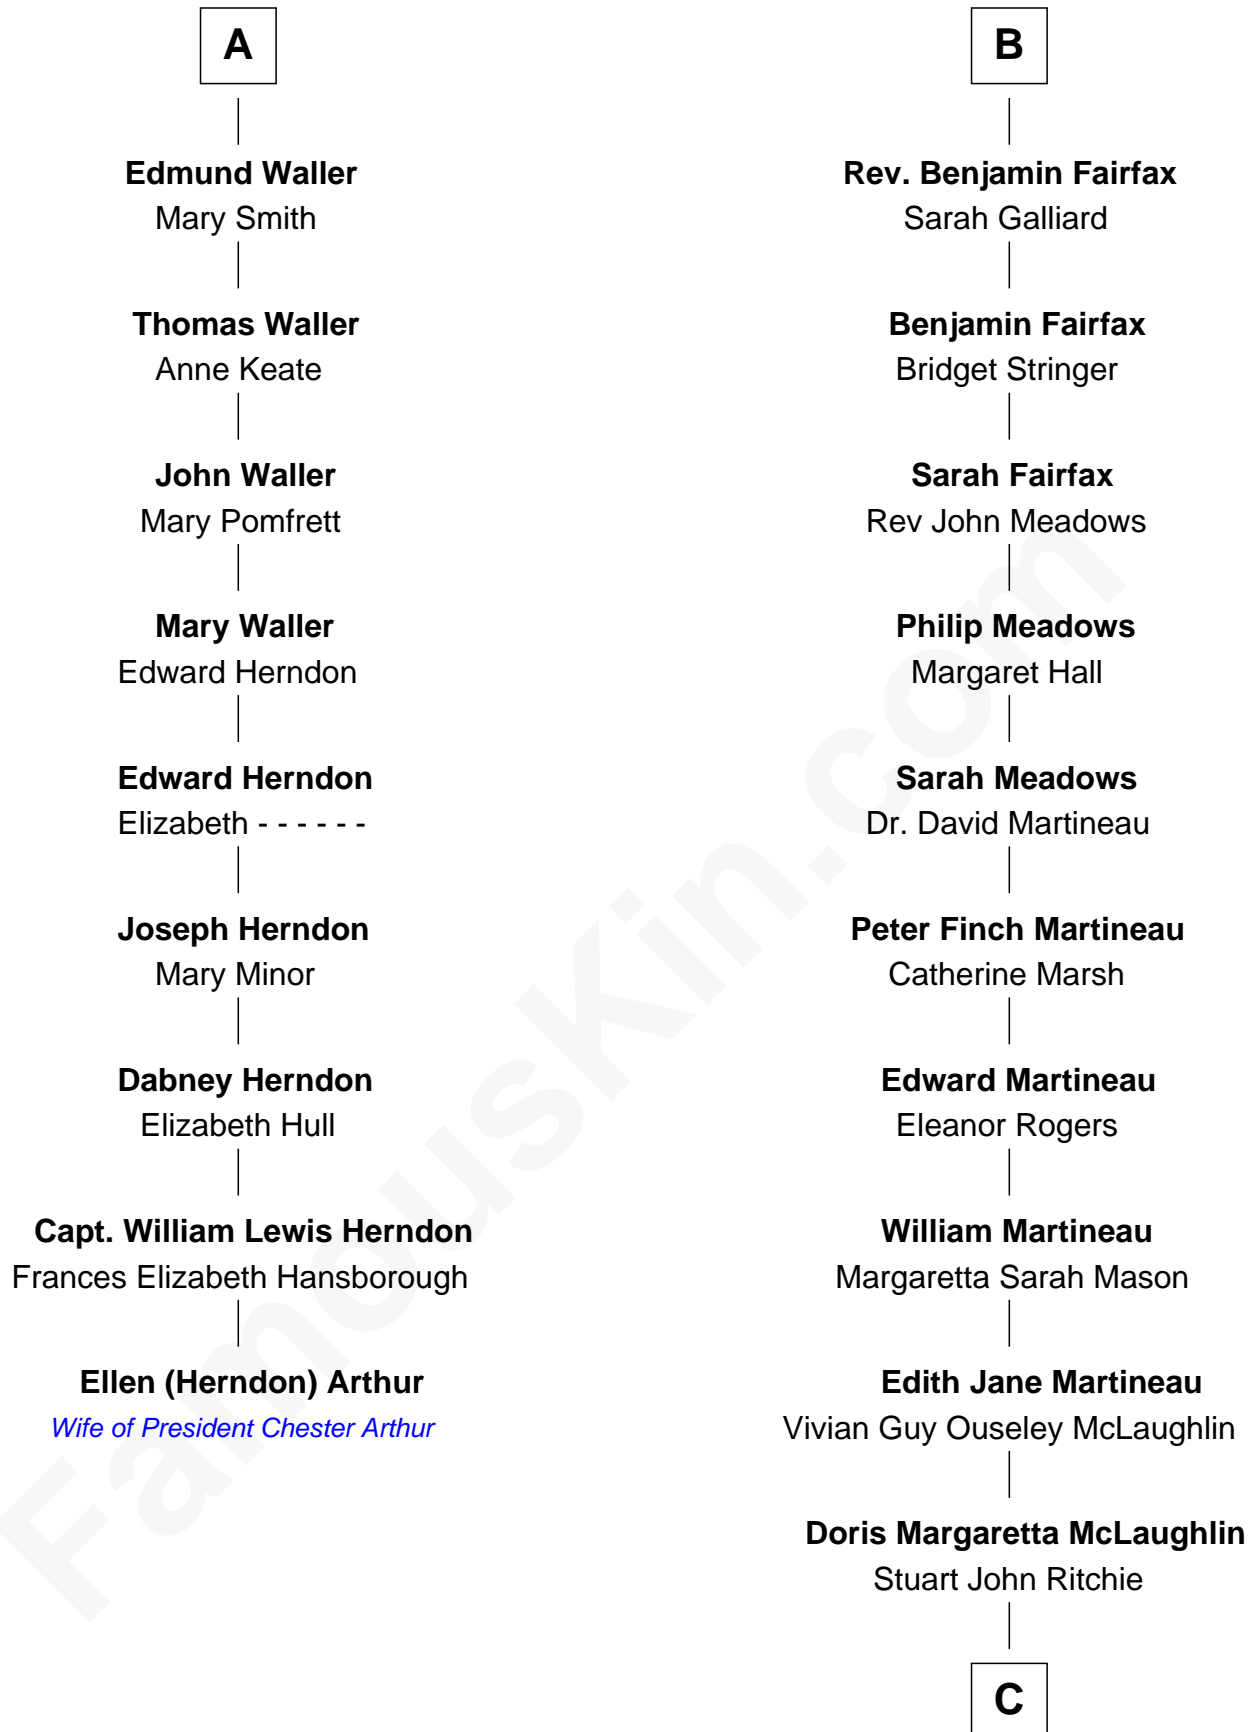

FamousKin.com

Relationship Chart of

Ellen (Herndon) Arthur

Wife of President Chester A. Arthur

15th cousin 3 times removed of

Guy Ritchie

British Filmmaker

Sir Nicholas Harington

Agnes Harington

Richard Sherburne

Richard Sherburne

Alice Hamerton

Sir Robert Sherburne

Joan Radcliffe

Elizabeth Sherburne

Sir Thomas Fairfax

Sir Thomas Fairfax

Agnes Gascoigne

William Fairfax

John Fairfax

Mary Birch

B

C

John Vivian Ritchie
Amber Mary Parkinson