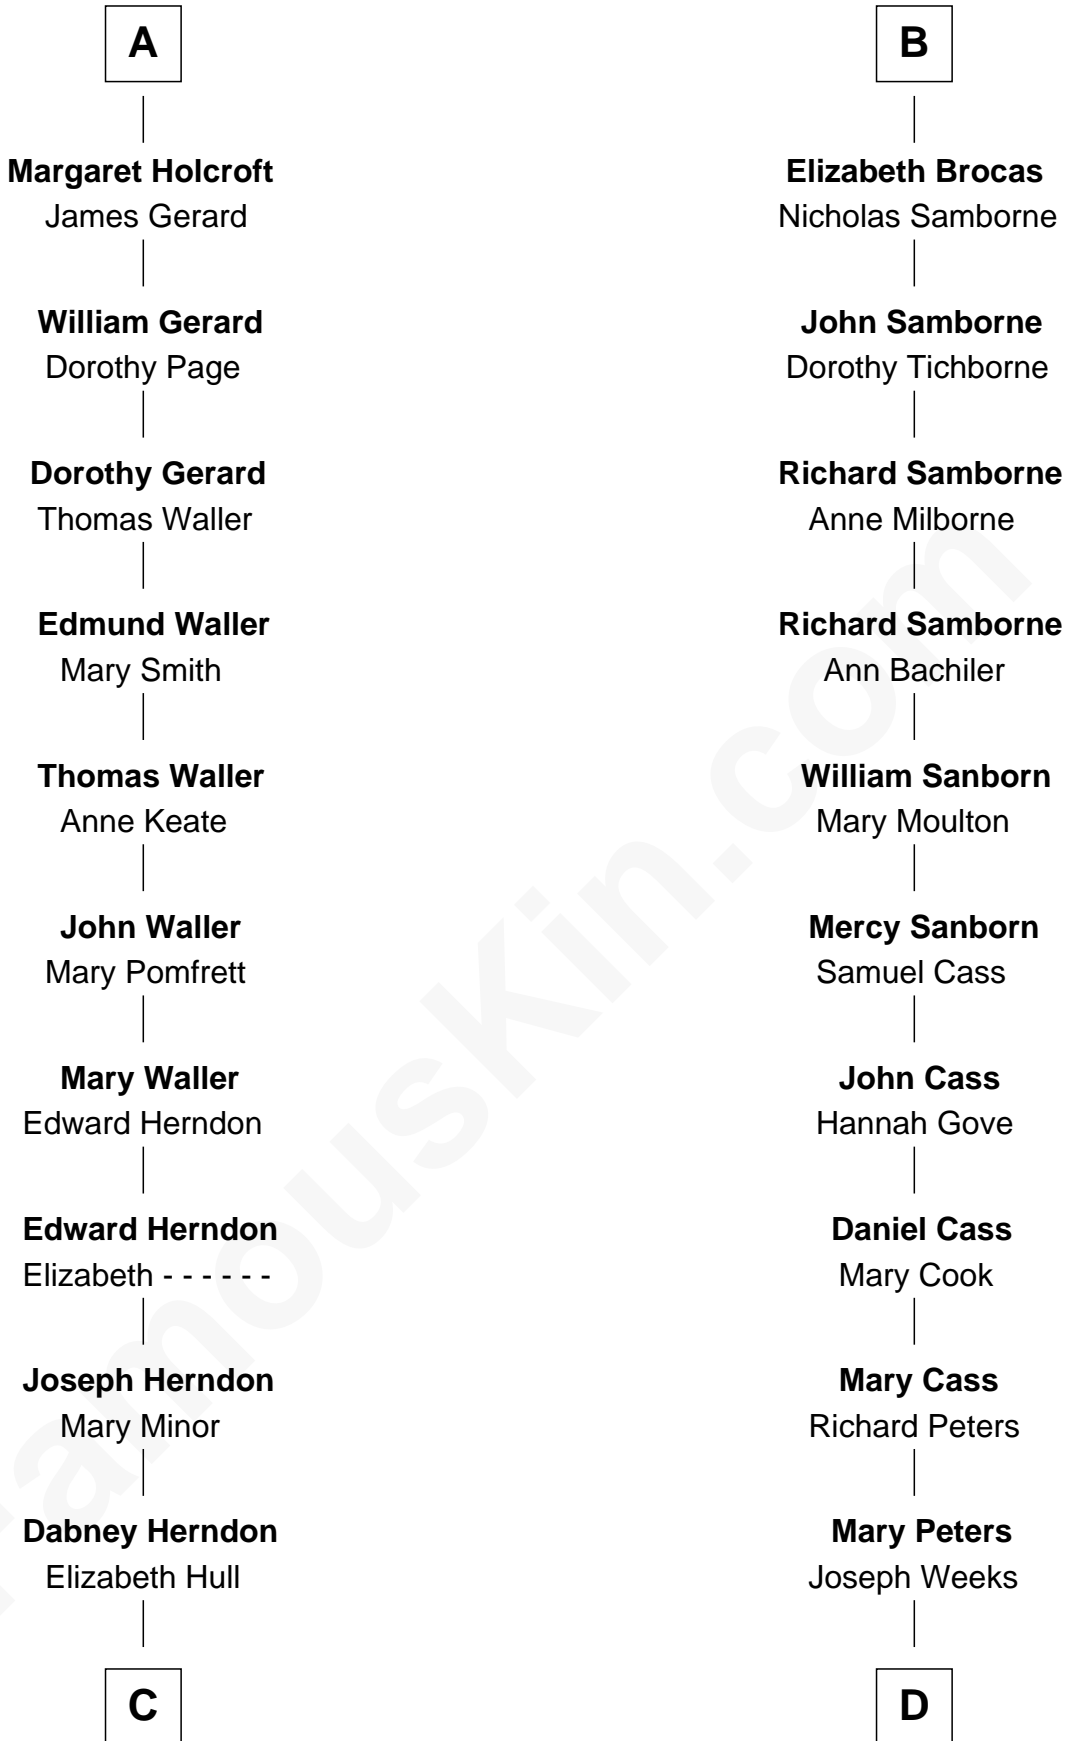

FamousKin.com Relationship Chart of

Ellen (Herndon) Arthur

Wife of President Chester A. Arthur

18th cousin 3 times removed of

Charlie Munger

Vice-Chairman of Berkshire Hathaway

C

Capt. William Lewis Herndon
Frances Elizabeth Hansborough

Ellen (Herndon) Arthur
Wife of President Chester Arthur

D

Mahala Weeks
Ebenezer Wright Babcock

Ann Maria Babcock
Samuel Montague Case

Carrie A. Case
Thomas Charles Munger

Alfred Case Munger
Florence V. Russell