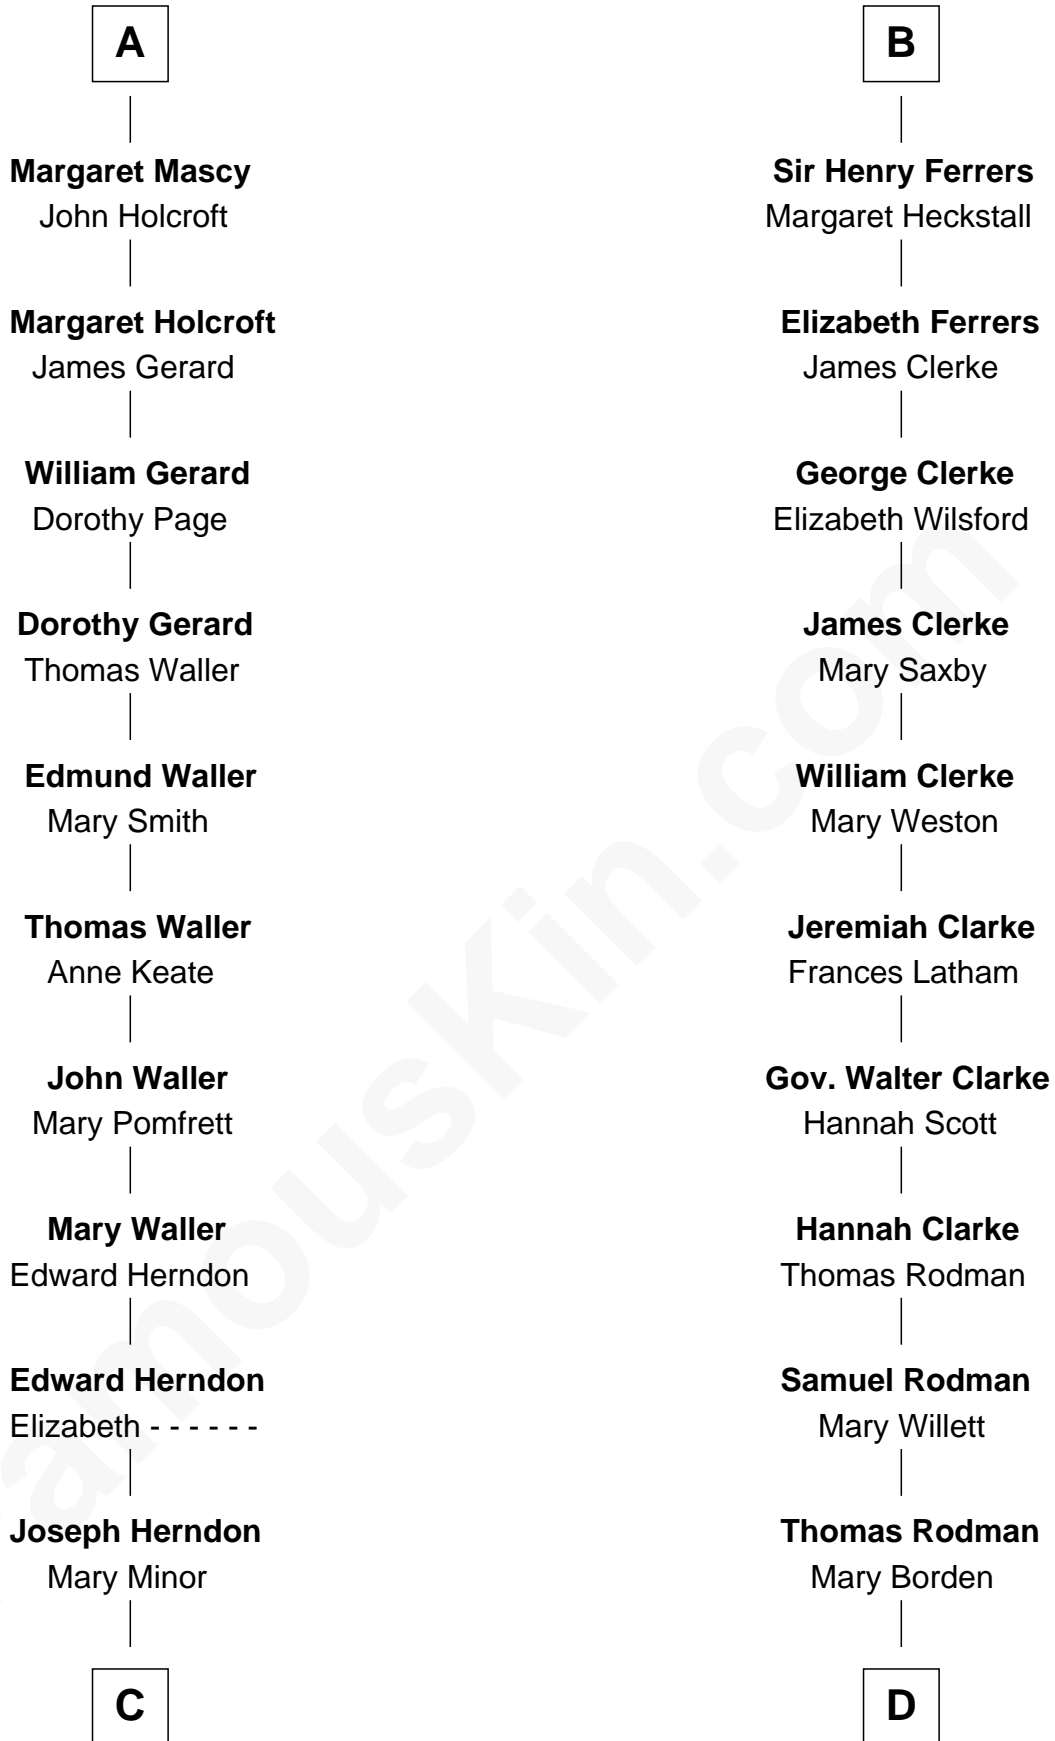

FamousKin.com

Relationship Chart of

Ellen (Herndon) Arthur

Wife of President Chester A. Arthur

19th cousin of

Joseph Wharton

Founder of the Wharton School of Business

Sir William de Ros

Lucy FitzPiers

C

Dabney Herndon

Elizabeth Hull

Capt. William Lewis Herndon
Frances Elizabeth Hansborough

Ellen (Herndon) Arthur
Wife of President Chester Arthur

D

Hannah Rodman
Samuel Rowland Fisher

Deborah Fisher
William Wharton

Joseph Wharton
Founder, Wharton School of Business

FamousKin.com