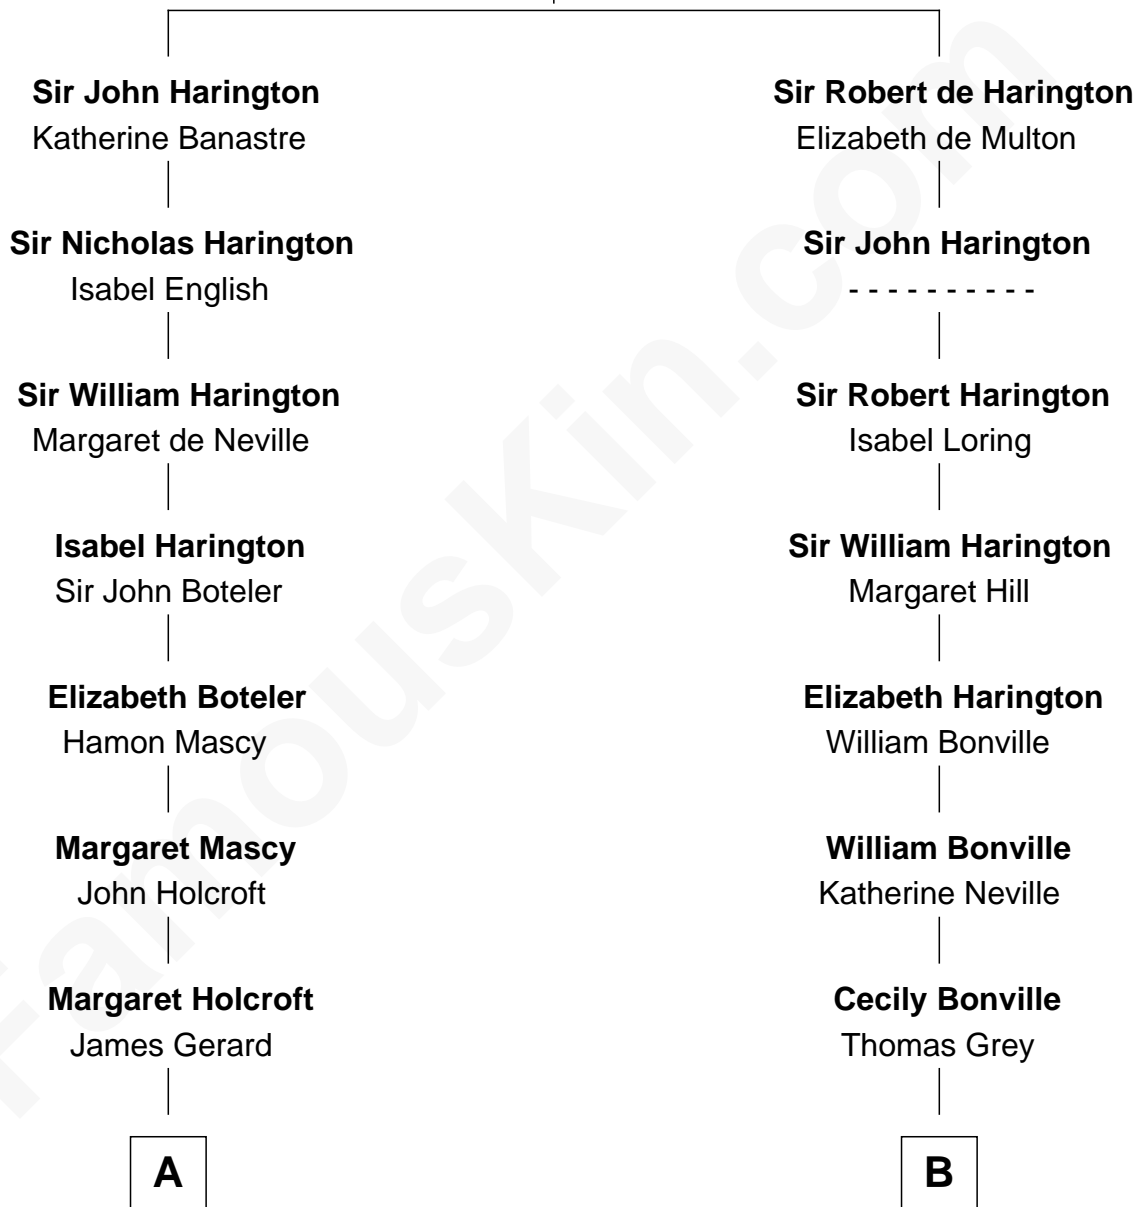

# FamousKin.com Relationship Chart of

**Ellen (Herndon) Arthur**

*Wife of President Chester A. Arthur*

17th cousin 1 time removed of

**William Marsh Rice**

*Founder of Rice University*

**Sir John de Harington**

Joan - - - - -

**C**

—  
**David Rice**

Patty Hall

—  
**William Marsh Rice**

*Founder of Rice University*

FamousKin.com