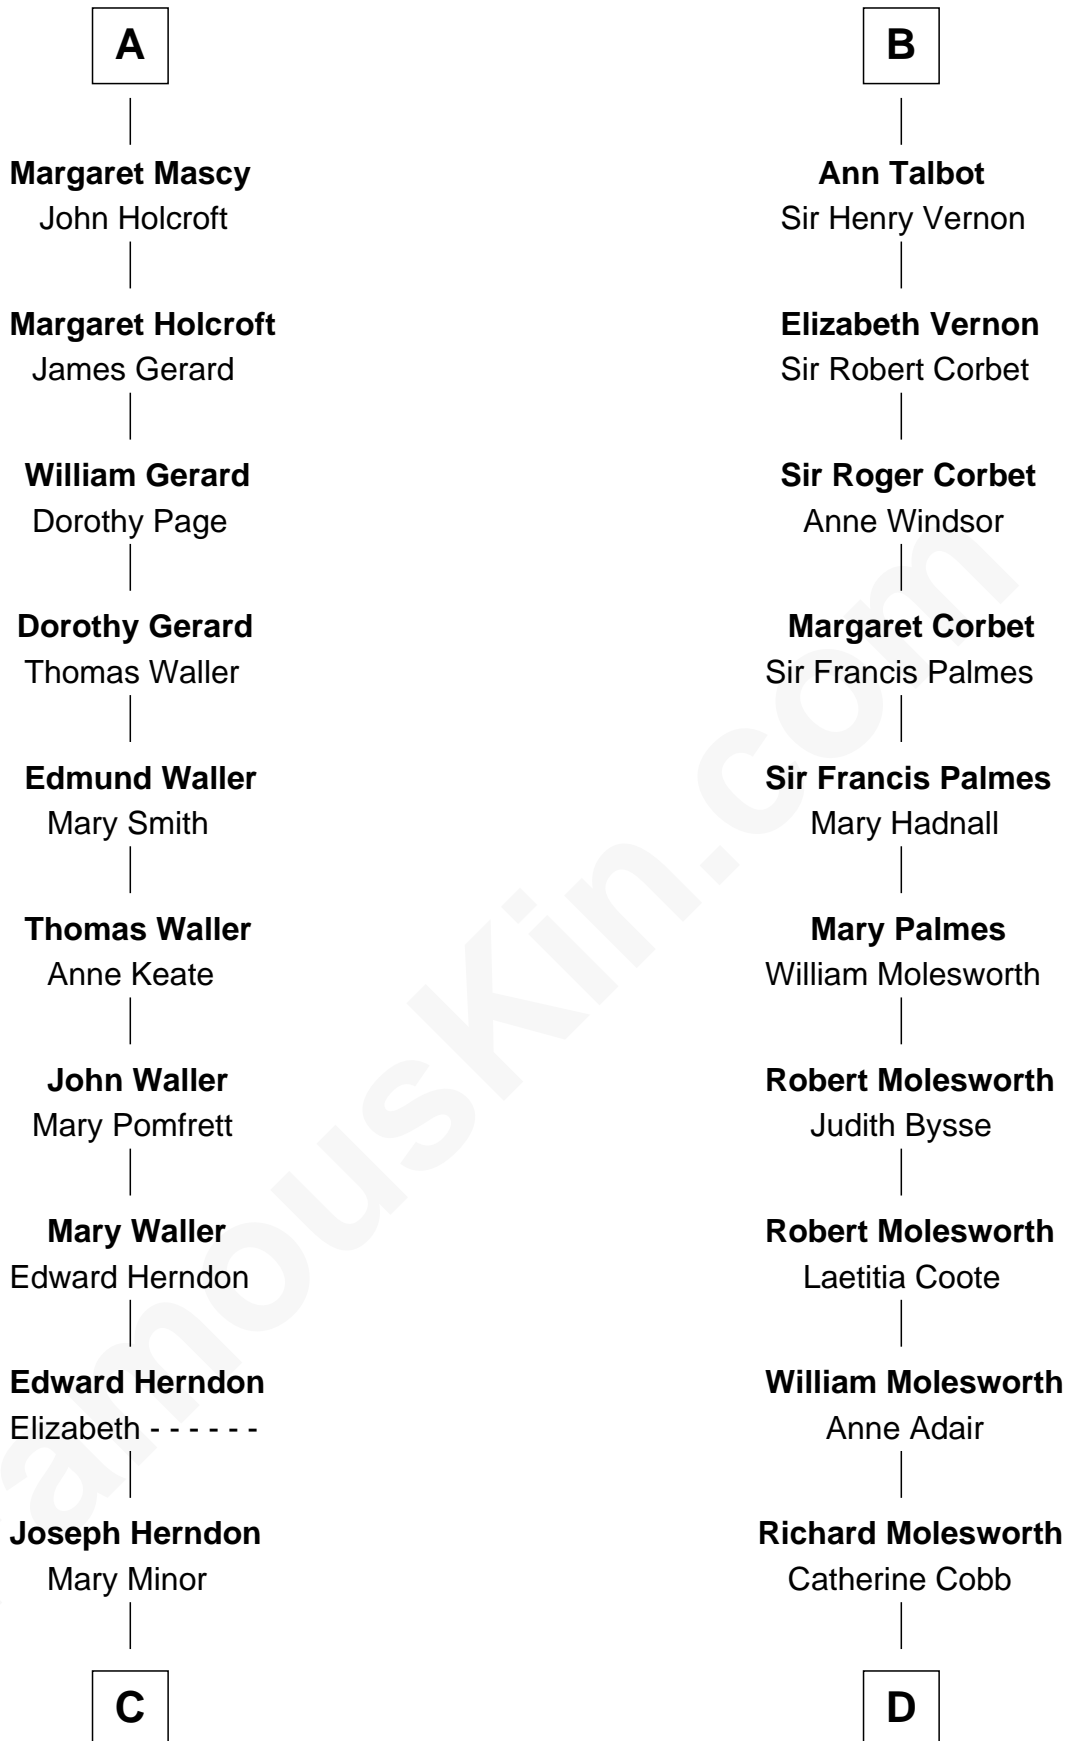

FamousKin.com

Relationship Chart of

Ellen (Herndon) Arthur

Wife of President Chester A. Arthur

19th cousin 1 time removed of

Olivia De Havilland

Movie Actress

Sir William de Ros

Lucy FitzPiers

C

Dabney Herndon

Elizabeth Hull

Capt. William Lewis Herndon
Frances Elizabeth Hansborough

Ellen (Herndon) Arthur
Wife of President Chester Arthur

D

John Molesworth

Louise Tomkyns

Margaret Letitia Molesworth
Charles Richard De Havilland

Walter Augustus De Havilland
Lillian Augusta Ruse

Olivia De Havilland
Movie Actress