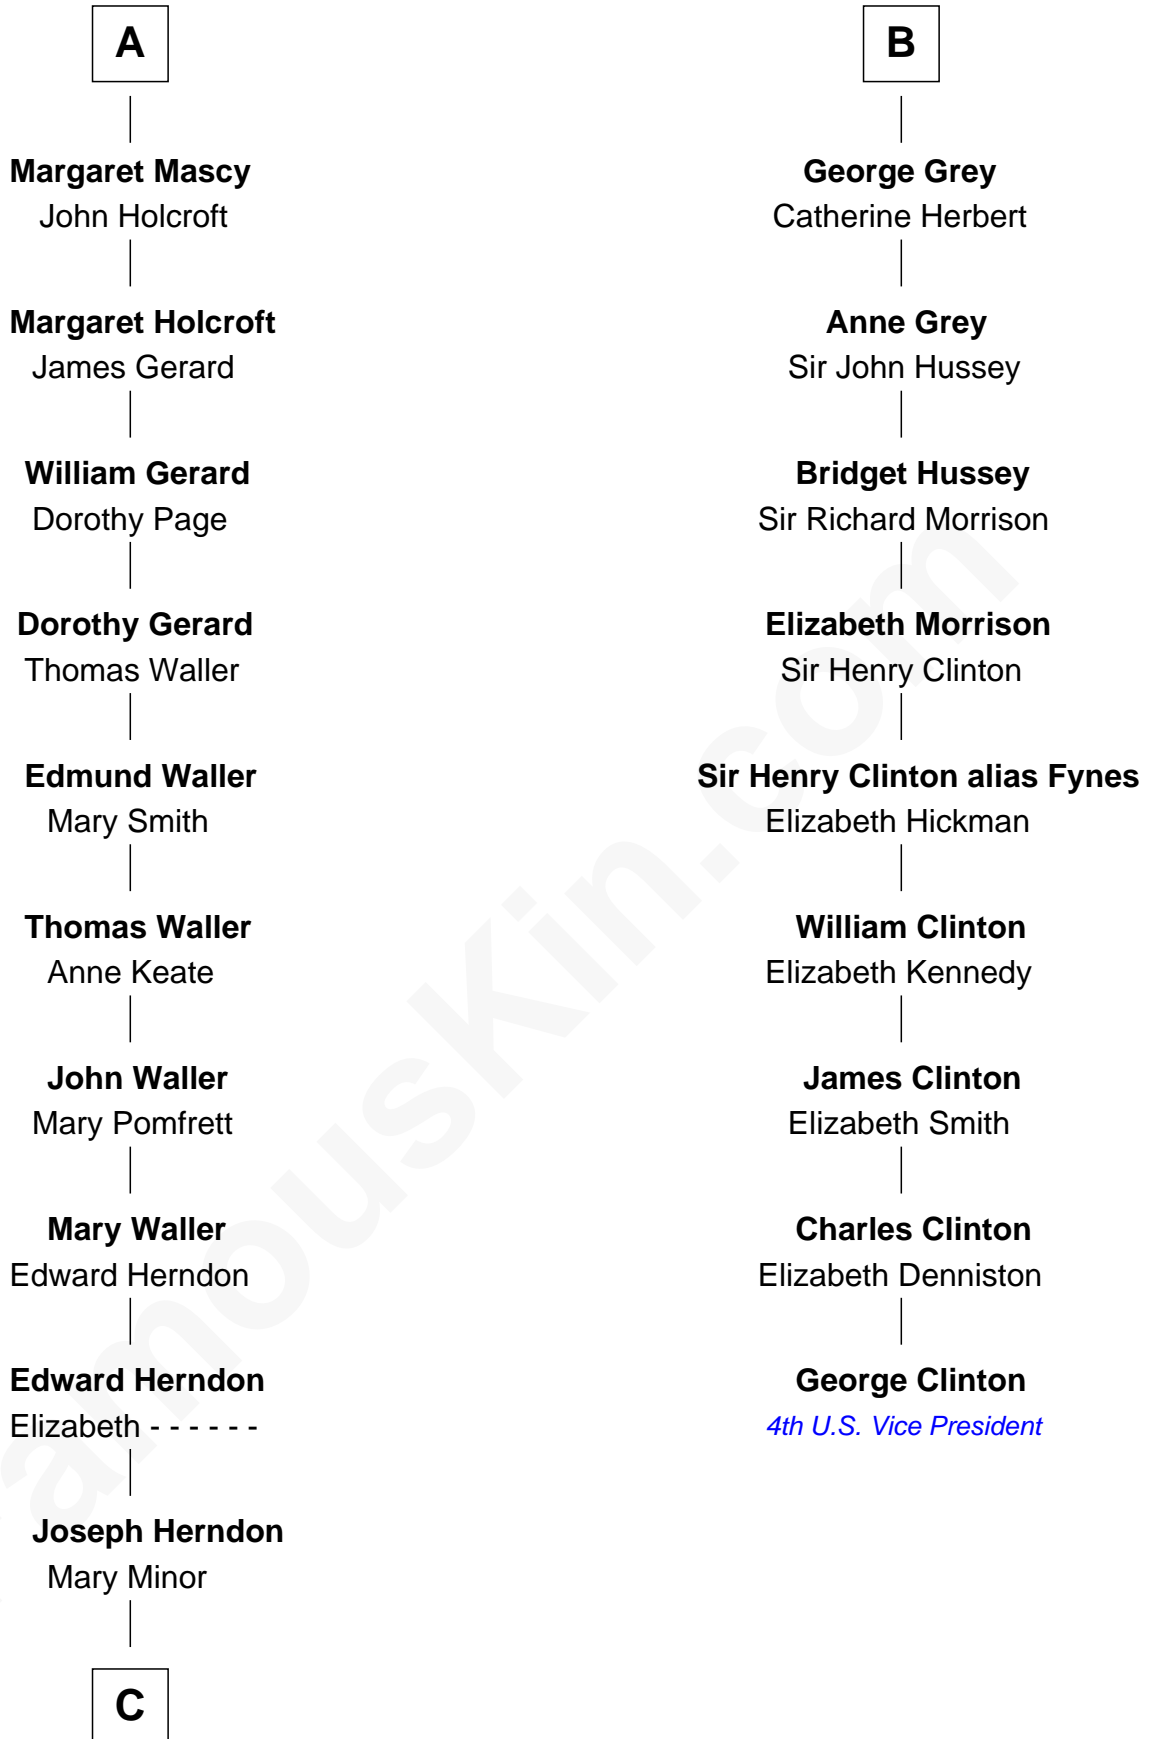

# FamousKin.com Relationship Chart of

**Ellen (Herndon) Arthur**

*Wife of President Chester A. Arthur*

15th cousin 4 times removed of

**George Clinton**

*4th U.S. Vice President*

**Sir William de Ros**

Lucy FitzPiers

**C**

—  
**Dabney Herndon**

Elizabeth Hull

—  
**Capt. William Lewis Herndon**  
Frances Elizabeth Hansborough

—  
**Ellen (Herndon) Arthur**  
*Wife of President Chester Arthur*

FamousKin.com