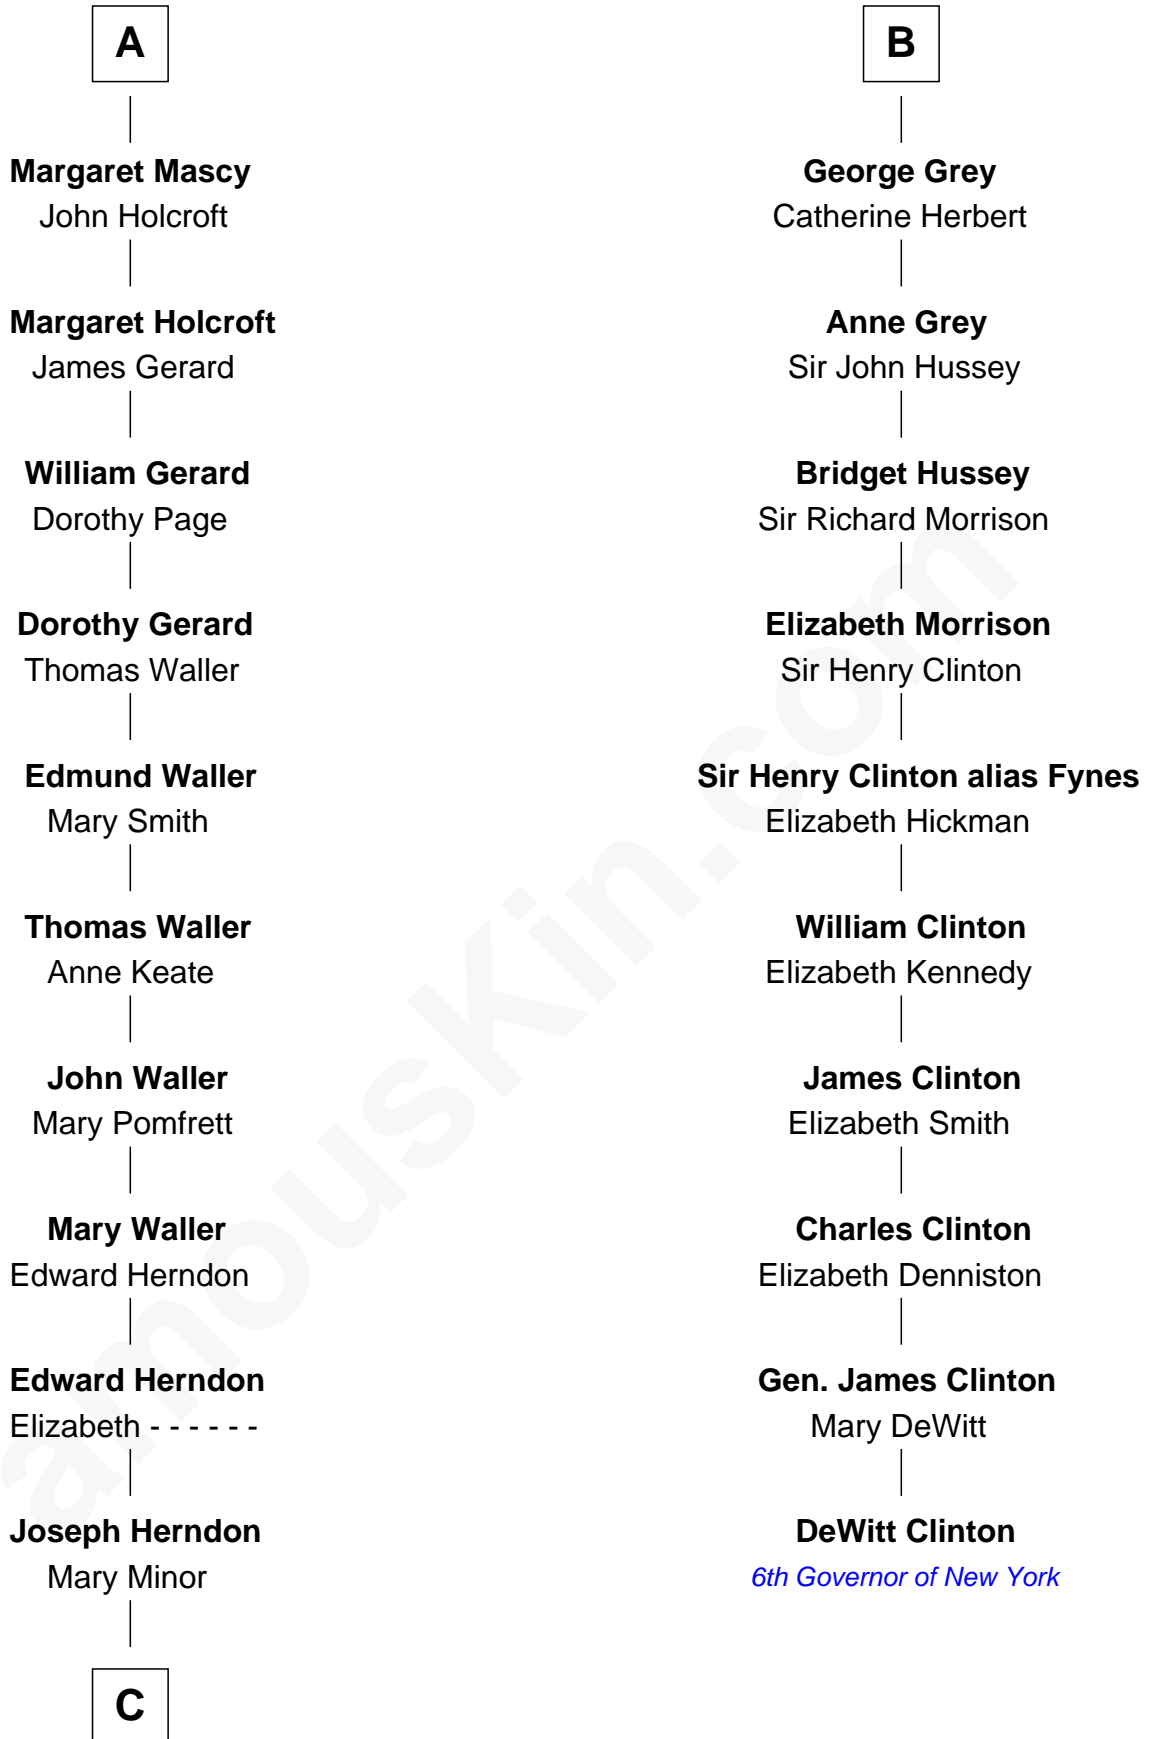

FamousKin.com Relationship Chart of

Ellen (Herndon) Arthur

Wife of President Chester A. Arthur

16th cousin 3 times removed of

DeWitt Clinton

6th Governor of New York

Sir William de Ros

Lucy FitzPiers

C

—
Dabney Herndon

Elizabeth Hull

—
Capt. William Lewis Herndon
Frances Elizabeth Hansborough

—
Ellen (Herndon) Arthur
Wife of President Chester Arthur

FamousKin.com