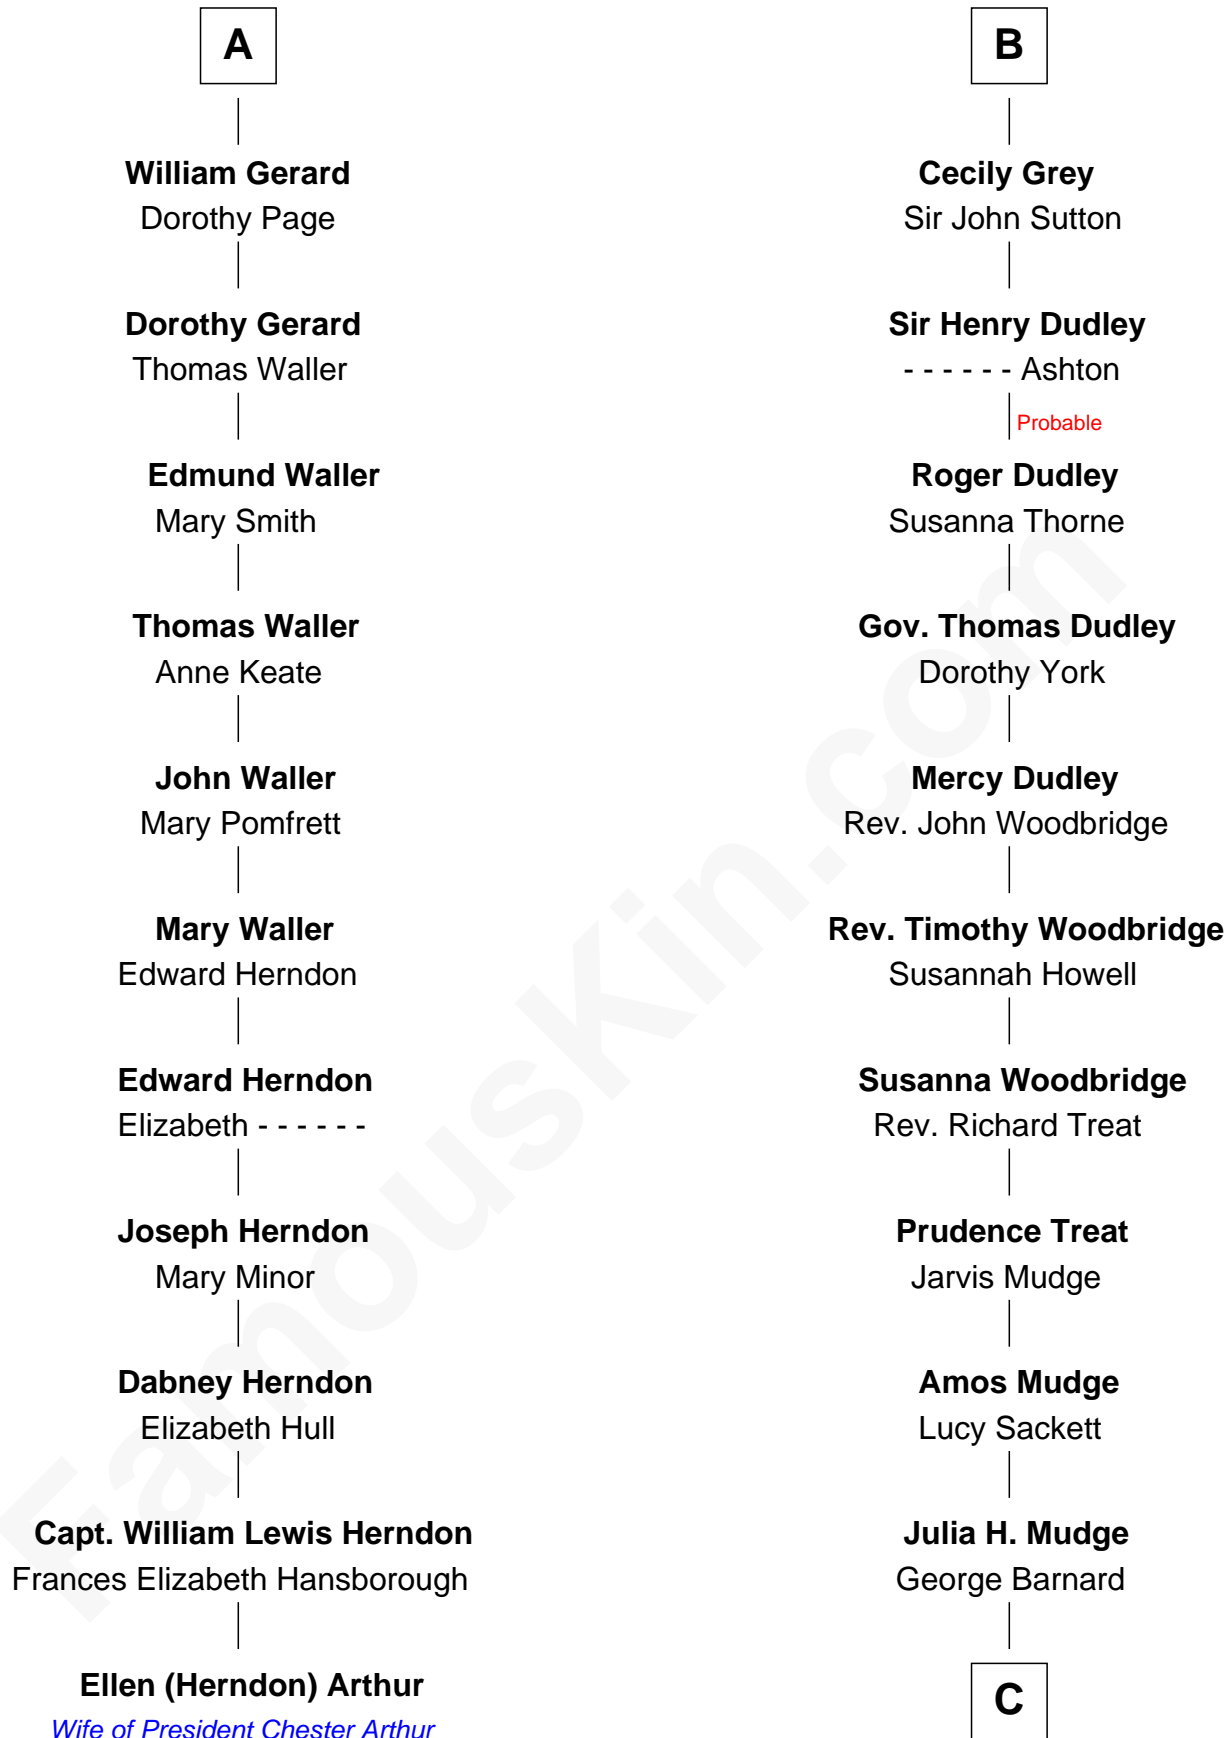

# FamousKin.com Relationship Chart of

**Ellen (Herndon) Arthur**

*Wife of President Chester A. Arthur*

17th cousin 3 times removed of

**Dick Clark**

*Radio and TV Host*

**Sir John de Harington**

Joan - - - - -

**C**

**George Barnard**  
Jane Sophia Fuller

**Charles Fuller Barnard**  
Anna May Aldridge

**Julia Fuller Barnard**  
Richard Augustus Clark

**Dick Clark**  
*Radio and TV Host*