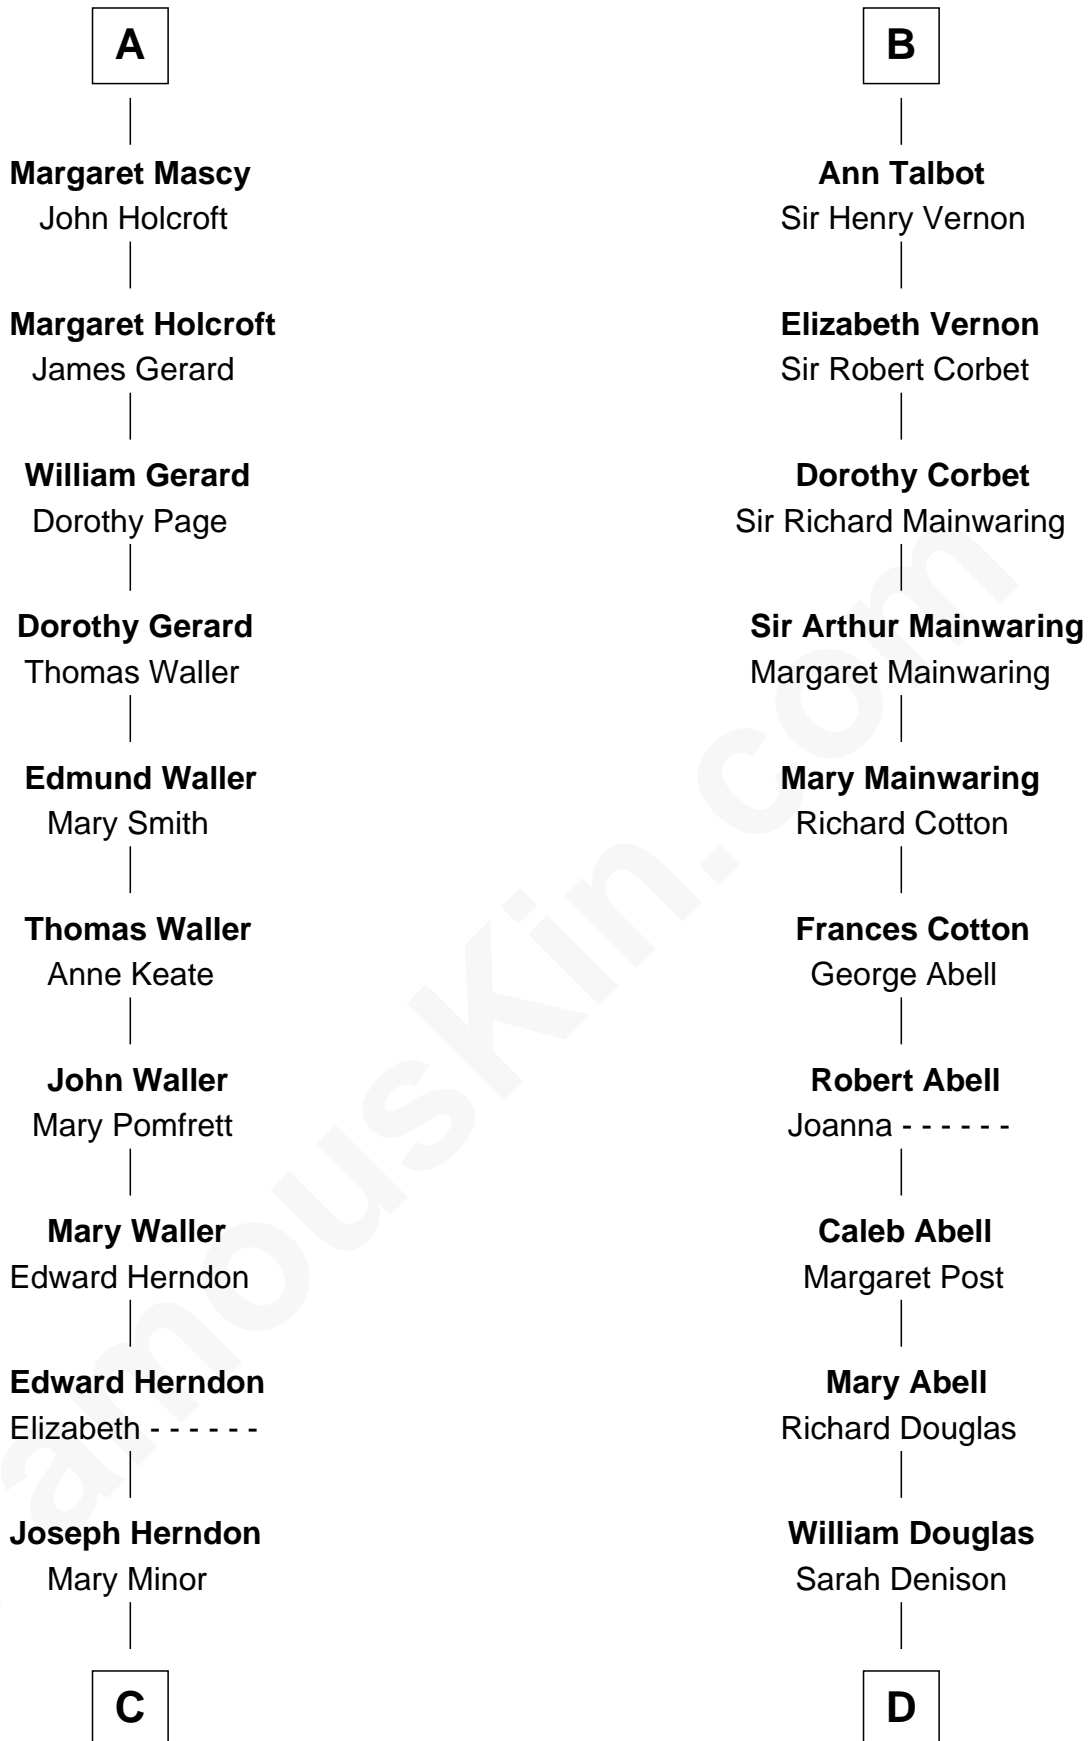

FamousKin.com Relationship Chart of

Ellen (Herndon) Arthur

Wife of President Chester A. Arthur

19th cousin 2 times removed of

Melvyn Douglas

Movie Actor

Sir William de Ros

Lucy FitzPiers

C

Dabney Herndon

Elizabeth Hull

Capt. William Lewis Herndon
Frances Elizabeth Hansborough

Ellen (Herndon) Arthur
Wife of President Chester Arthur

D

Richard Douglas

Lucy Way