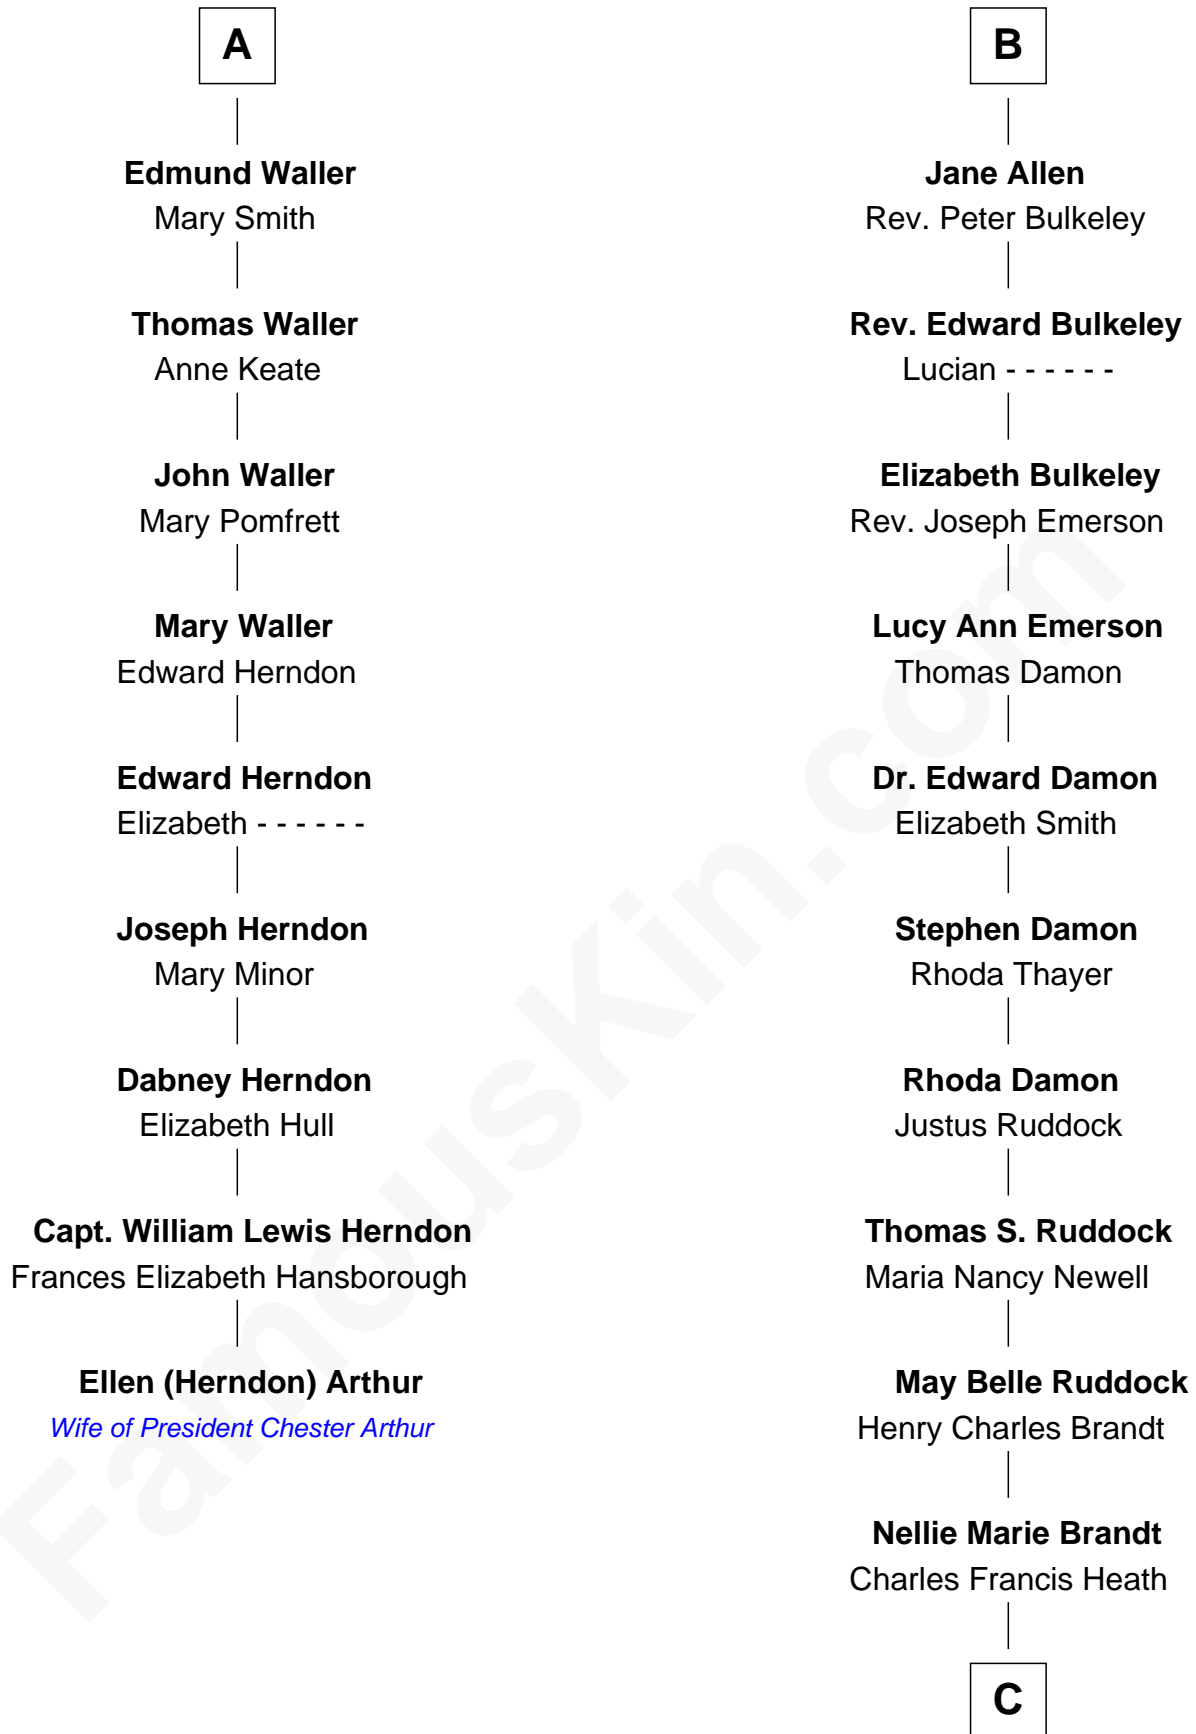

FamousKin.com Relationship Chart of

Ellen (Herndon) Arthur

Wife of President Chester A. Arthur

15th cousin 3 times removed of

Sarah Palin

9th Governor of Alaska

Sir John Boteler

Alice Plumpton

Margaret Holcroft

James Gerard

William Gerard

Dorothy Page

Dorothy Gerard

Thomas Waller

A

Alice Boteler

John Gerard

Constance Gerard

Sir Alexander Standish

Oliver Standish

Grace Standish

Ralph Faircloth

Lawrence Faircloth

Elizabeth -----

Thomas Faircloth

Millicent Barr

Mary Faircloth

Thomas Allen

B

C

Charles Richard Heath

Sarah Sheeran