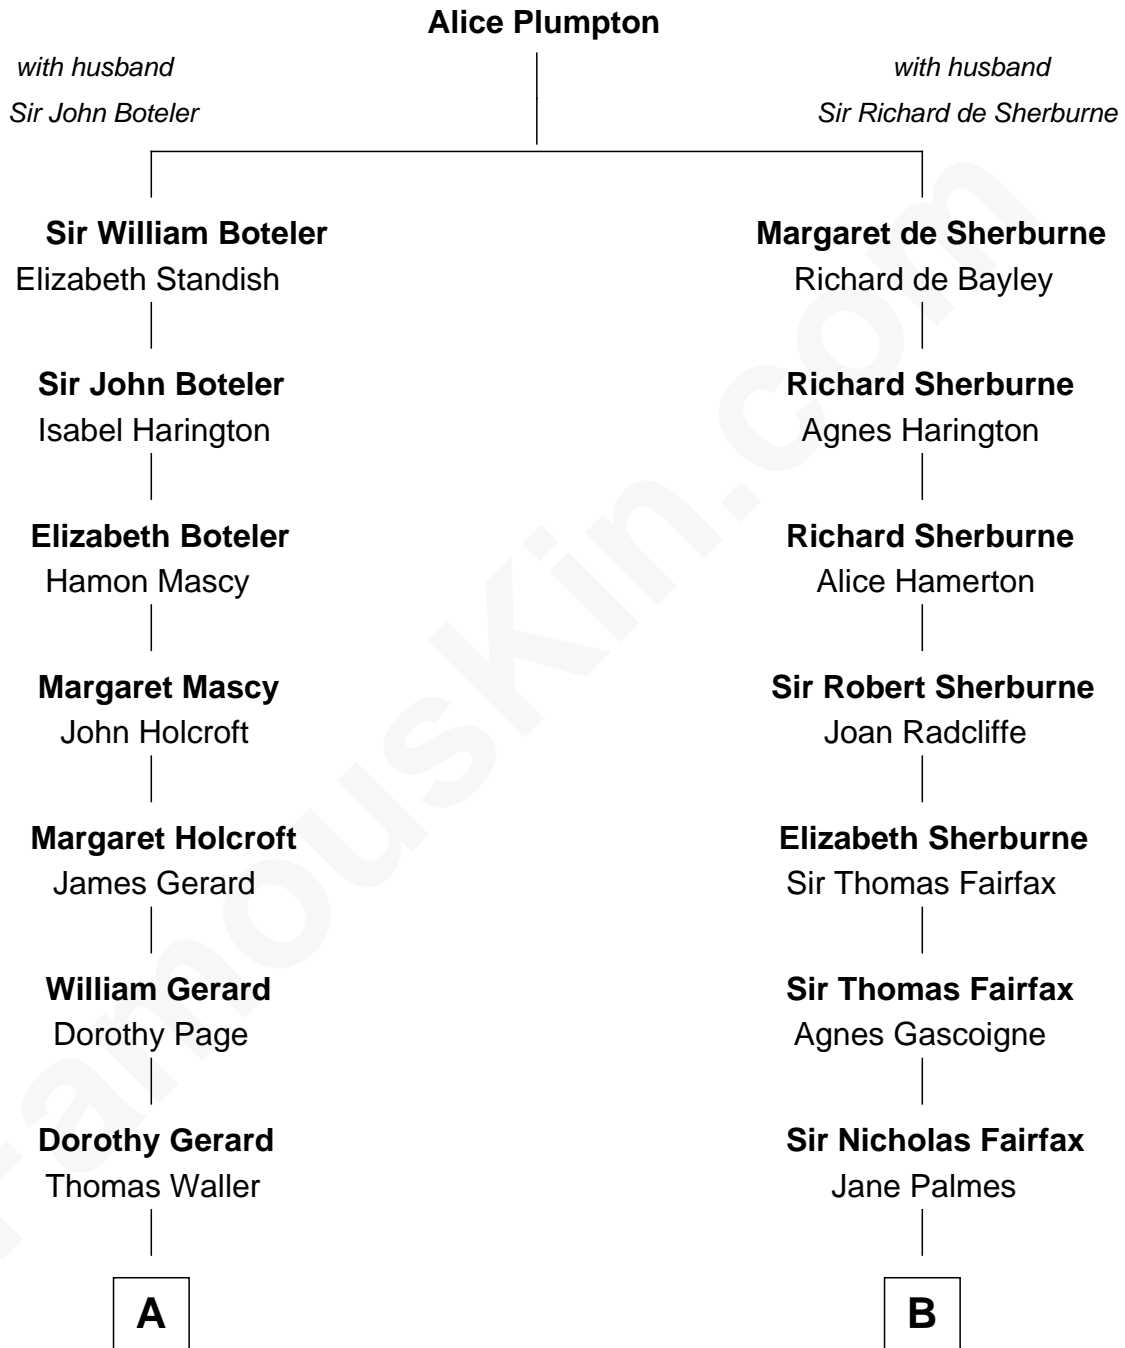

FamousKin.com Relationship Chart of

Ellen (Herndon) Arthur

Wife of President Chester A. Arthur

15th cousin 5 times removed of

Princess Diana

Princess of Wales

C

Charles Robert Spencer

Margaret Baring

Albert Edward John Spencer

Cynthia Elinor Beatrix Hamilton

Edward John Spencer

Frances Ruth Burke Roche

Princess Diana

Princess of Wales

FamousKin.com