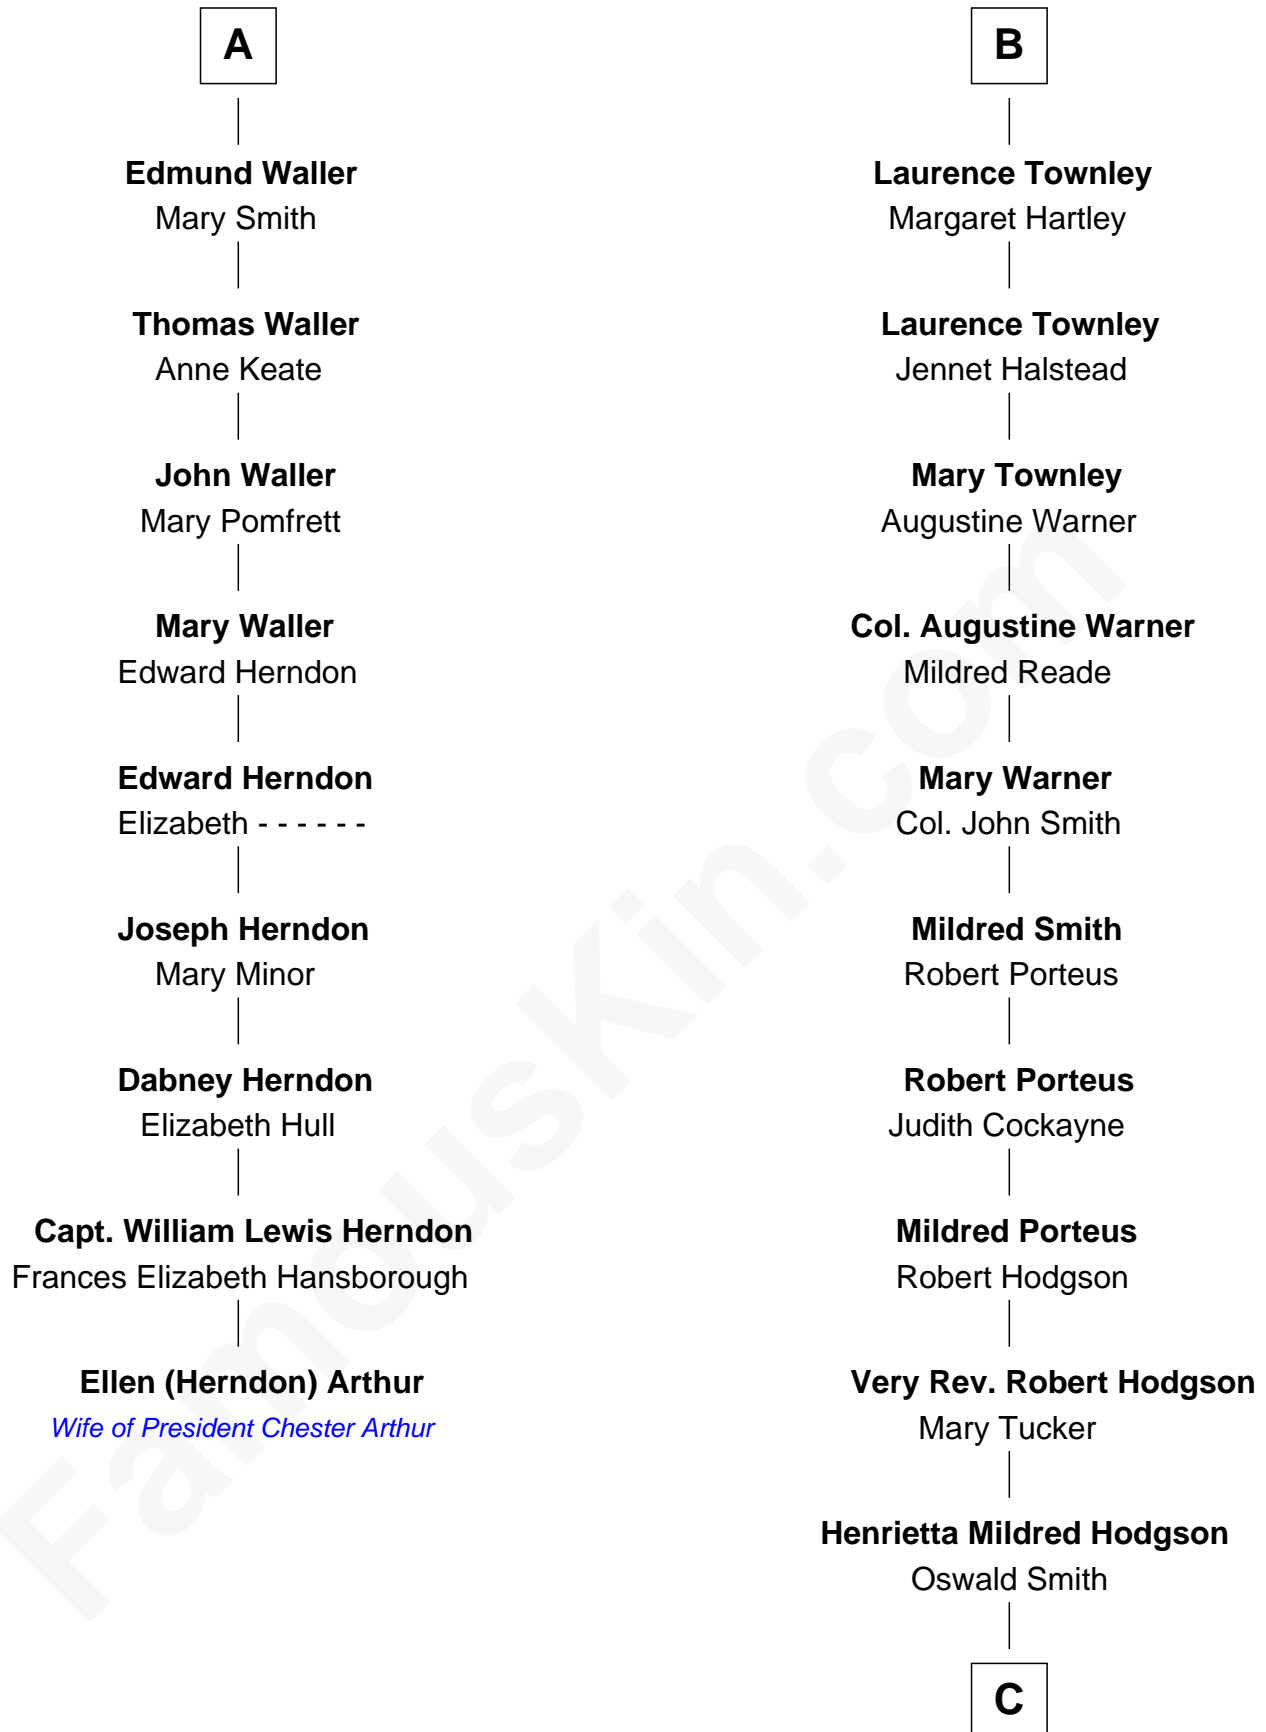

FamousKin.com Relationship Chart of

Ellen (Herndon) Arthur

Wife of President Chester A. Arthur

15th cousin 6 times removed of

King Charles III

King of the United Kingdom

C

Frances Dora Smith

King of the United Kingdom