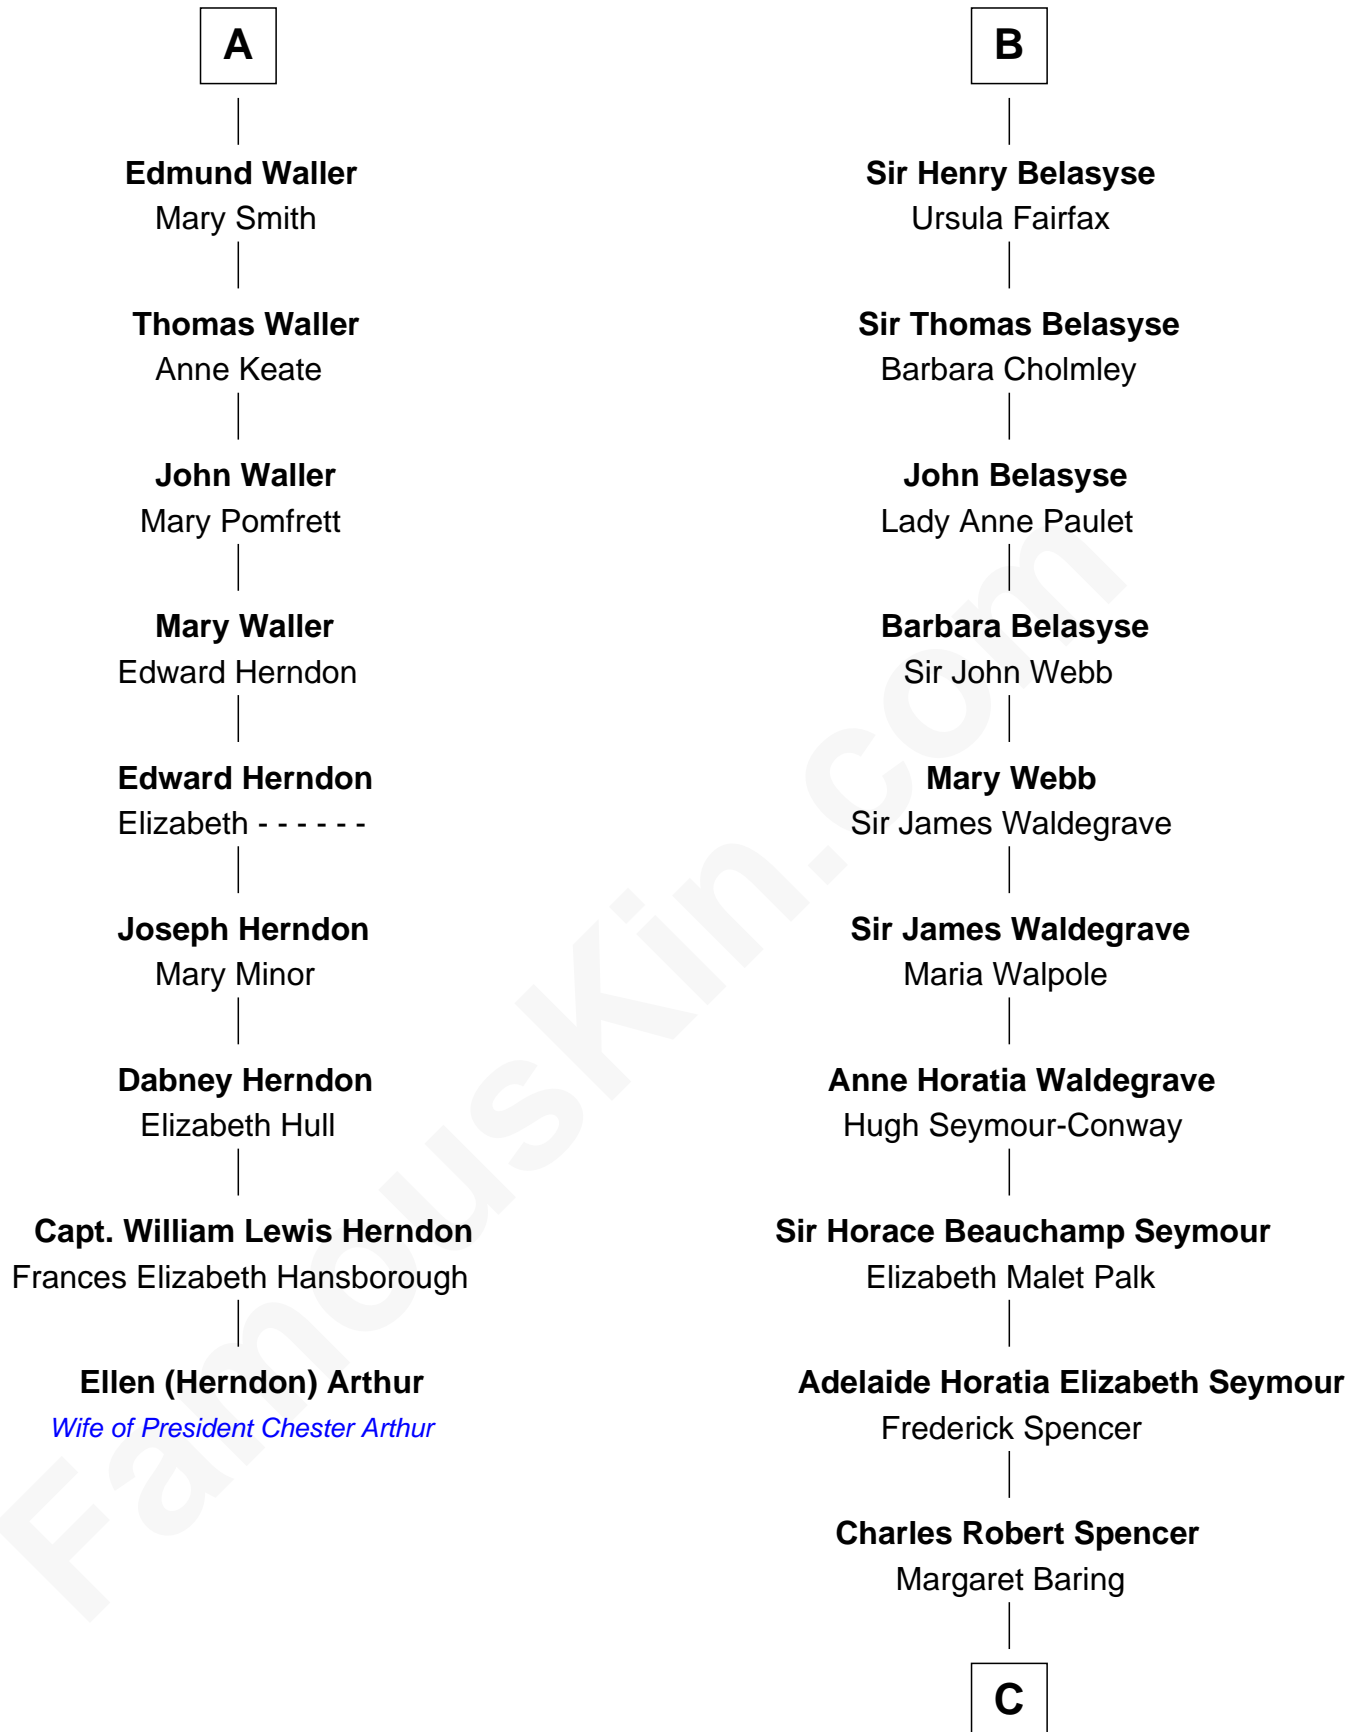

FamousKin.com

Relationship Chart of

Ellen (Herndon) Arthur

Wife of President Chester A. Arthur

15th cousin 5 times removed of

Prince William

Prince of Wales

Sir Nicholas Harington

Agnes Harington

Richard Sherburne

Richard Sherburne

Alice Hamerton

Sir Robert Sherburne

Joan Radcliffe

Elizabeth Sherburne

Sir Thomas Fairfax

Sir Thomas Fairfax

Agnes Gascoigne

Sir Nicholas Fairfax

Jane Palmes

Margaret Fairfax

Sir William Belasyse

B

C

Albert Edward John Spencer

Cynthia Elinor Beatrix Hamilton

Edward John Spencer

Frances Ruth Burke Roche

Princess Diana Frances Spencer

Charles III, King of the United Kingdom

Prince William

Prince of Wales