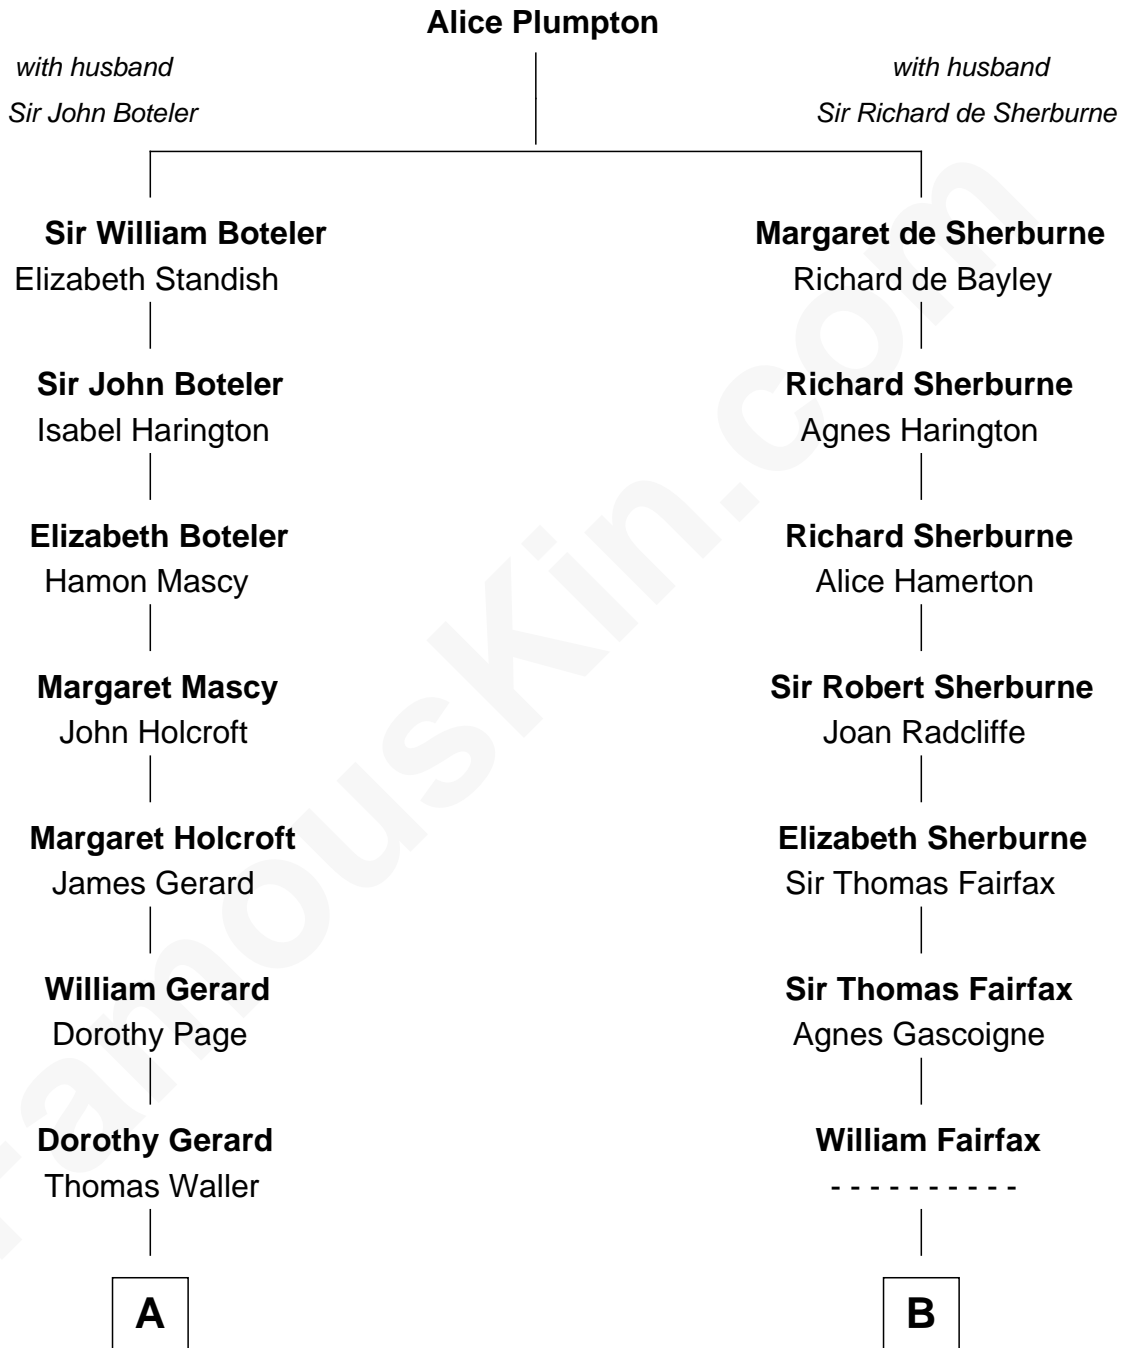

FamousKin.com
Relationship Chart of
Ellen (Herndon) Arthur
Wife of President Chester A. Arthur

15th cousin 5 times removed of
Catherine Middleton
Princess of Wales

C

Olive Christina Lupton

Richard Noel Middleton

Peter Francis Middleton

Valerie Glassborow

Michael Francis Middleton

Carole Elizabeth Goldsmith

Catherine Middleton

Princess of Wales

FamousKin.com