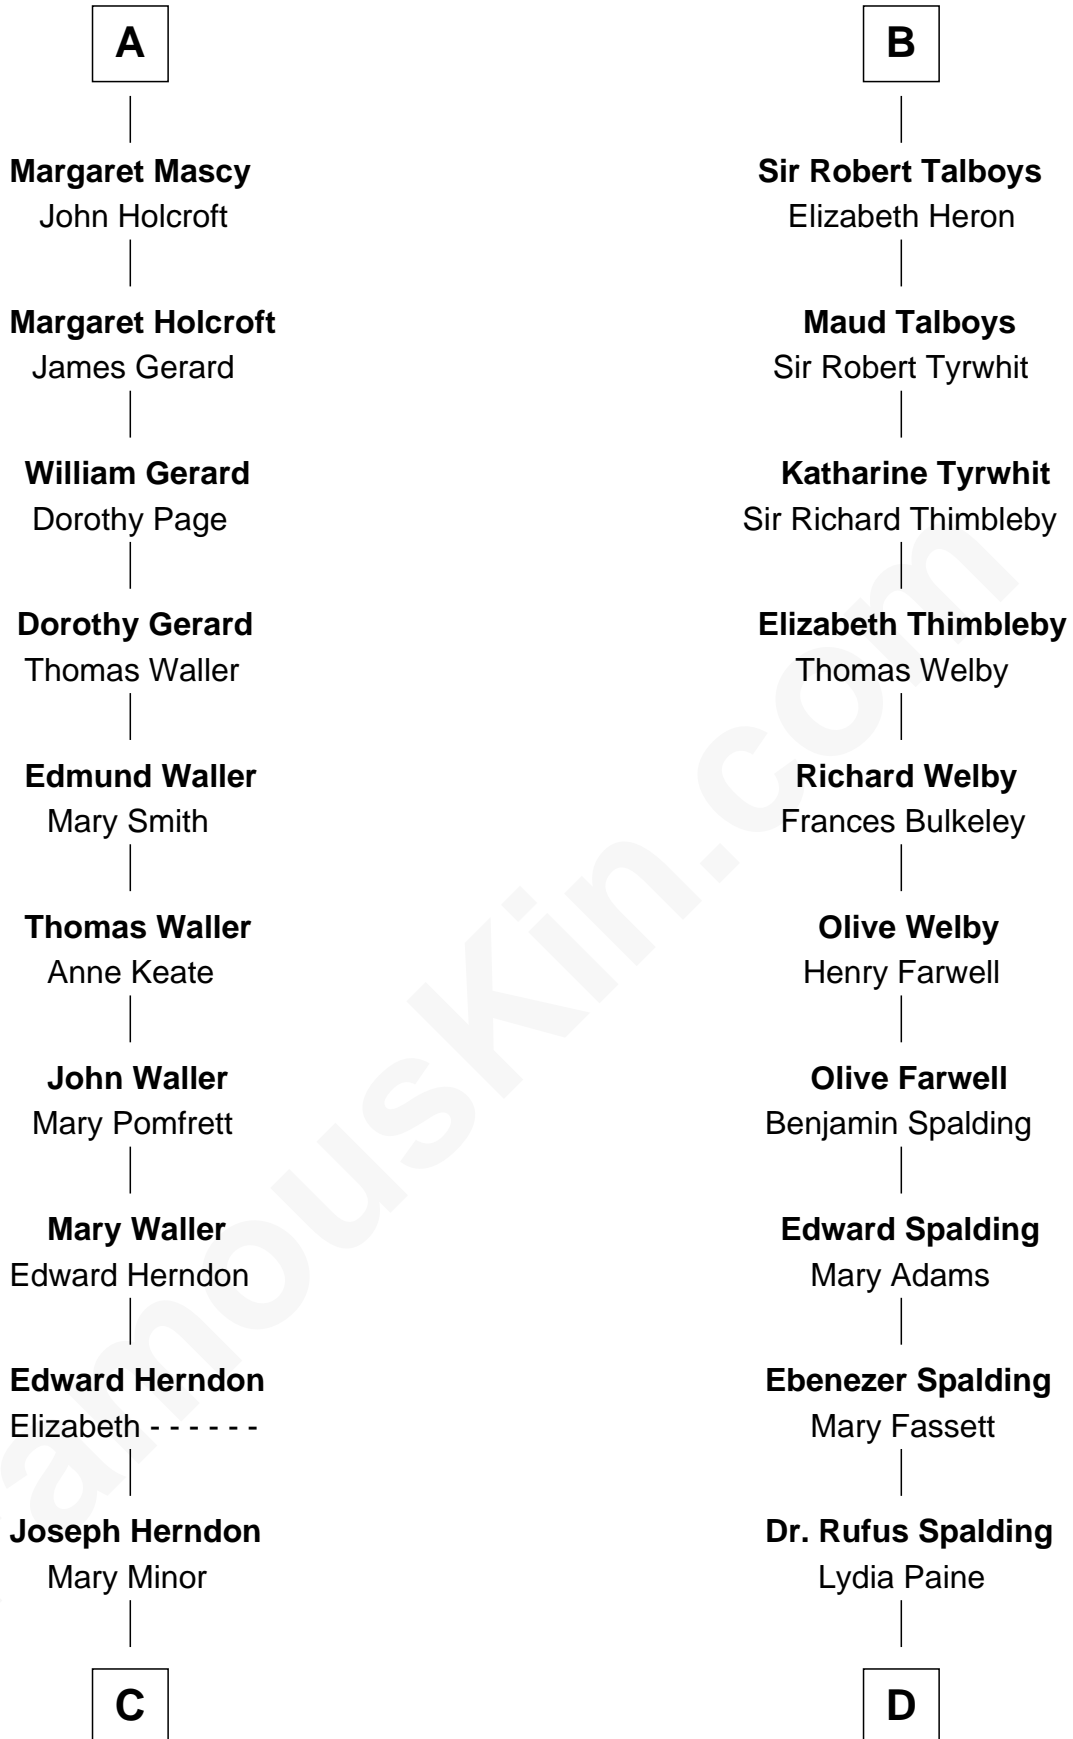

FamousKin.com

Relationship Chart of

Ellen (Herndon) Arthur

Wife of President Chester A. Arthur

19th cousin of

William Rufus Day

36th U.S. Secretary of State

Sir William de Ros

Lucy FitzPiers

C

Dabney Herndon

Elizabeth Hull

Capt. William Lewis Herndon
Frances Elizabeth Hansborough

Ellen (Herndon) Arthur
Wife of President Chester Arthur

D

Rufus Paine Spalding

Lucretia A. Swift

Emily Swift Spalding
Luther Day

William Rufus Day
36th U.S. Secretary of State

FamousKin.com