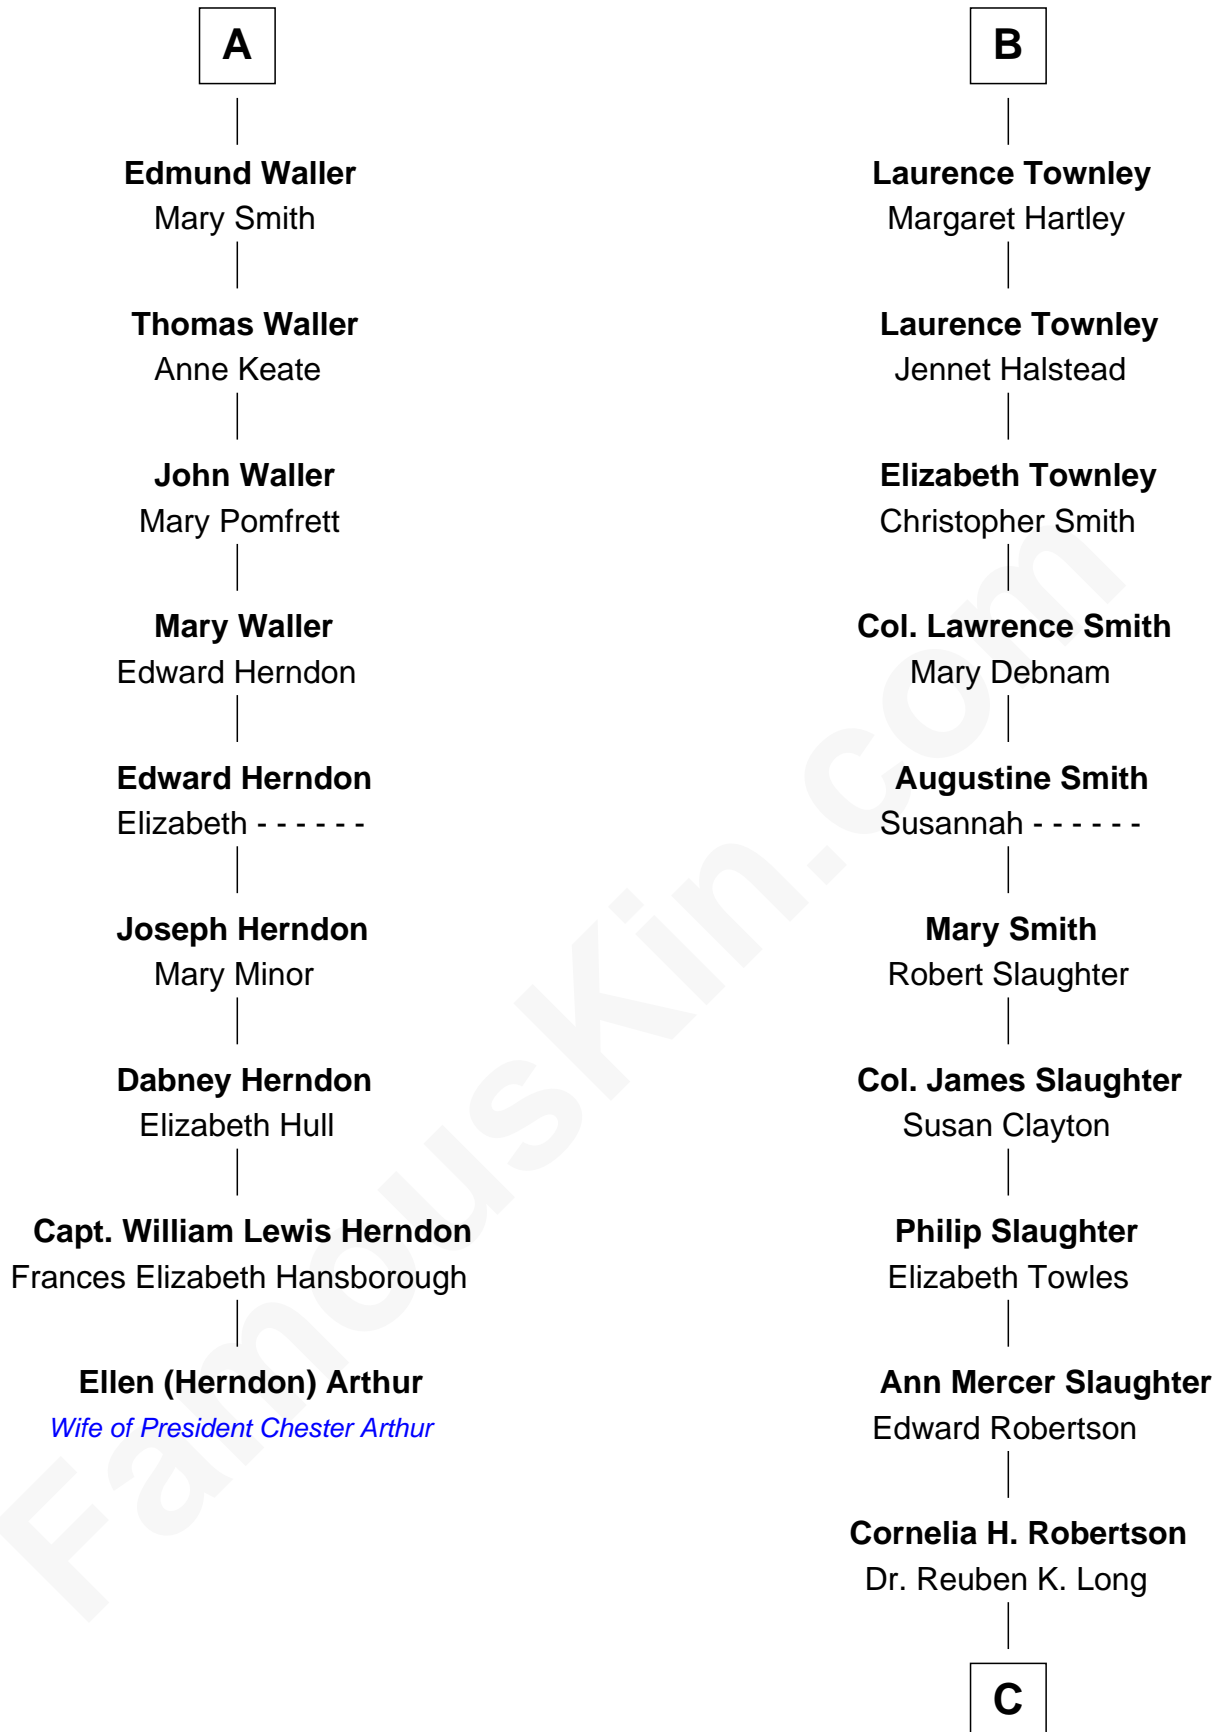

FamousKin.com Relationship Chart of

Ellen (Herndon) Arthur

Wife of President Chester A. Arthur

15th cousin 6 times removed of

Edward Norton

Movie Actor

Alice Plumpton

with husband
Sir John Boteler

John Holcroft

Margaret Holcroft

James Gerard

William Gerard

Dorothy Page

Dorothy Gerard

Thomas Waller

A

Margaret de Sherburne

Richard de Bayley

Richard Sherburne

Agnes Harington

Richard Sherburne

Alice Hamerton

Isabel Sherburne

John Townley

Laurence Townley

Henry Townley

Laurence Townley

Hellen Hesketh

B

C

Mary Mercer Long
Dr. Henry Wilson Somerville

Cornelia Long Somerville
Joseph Kent Harrison