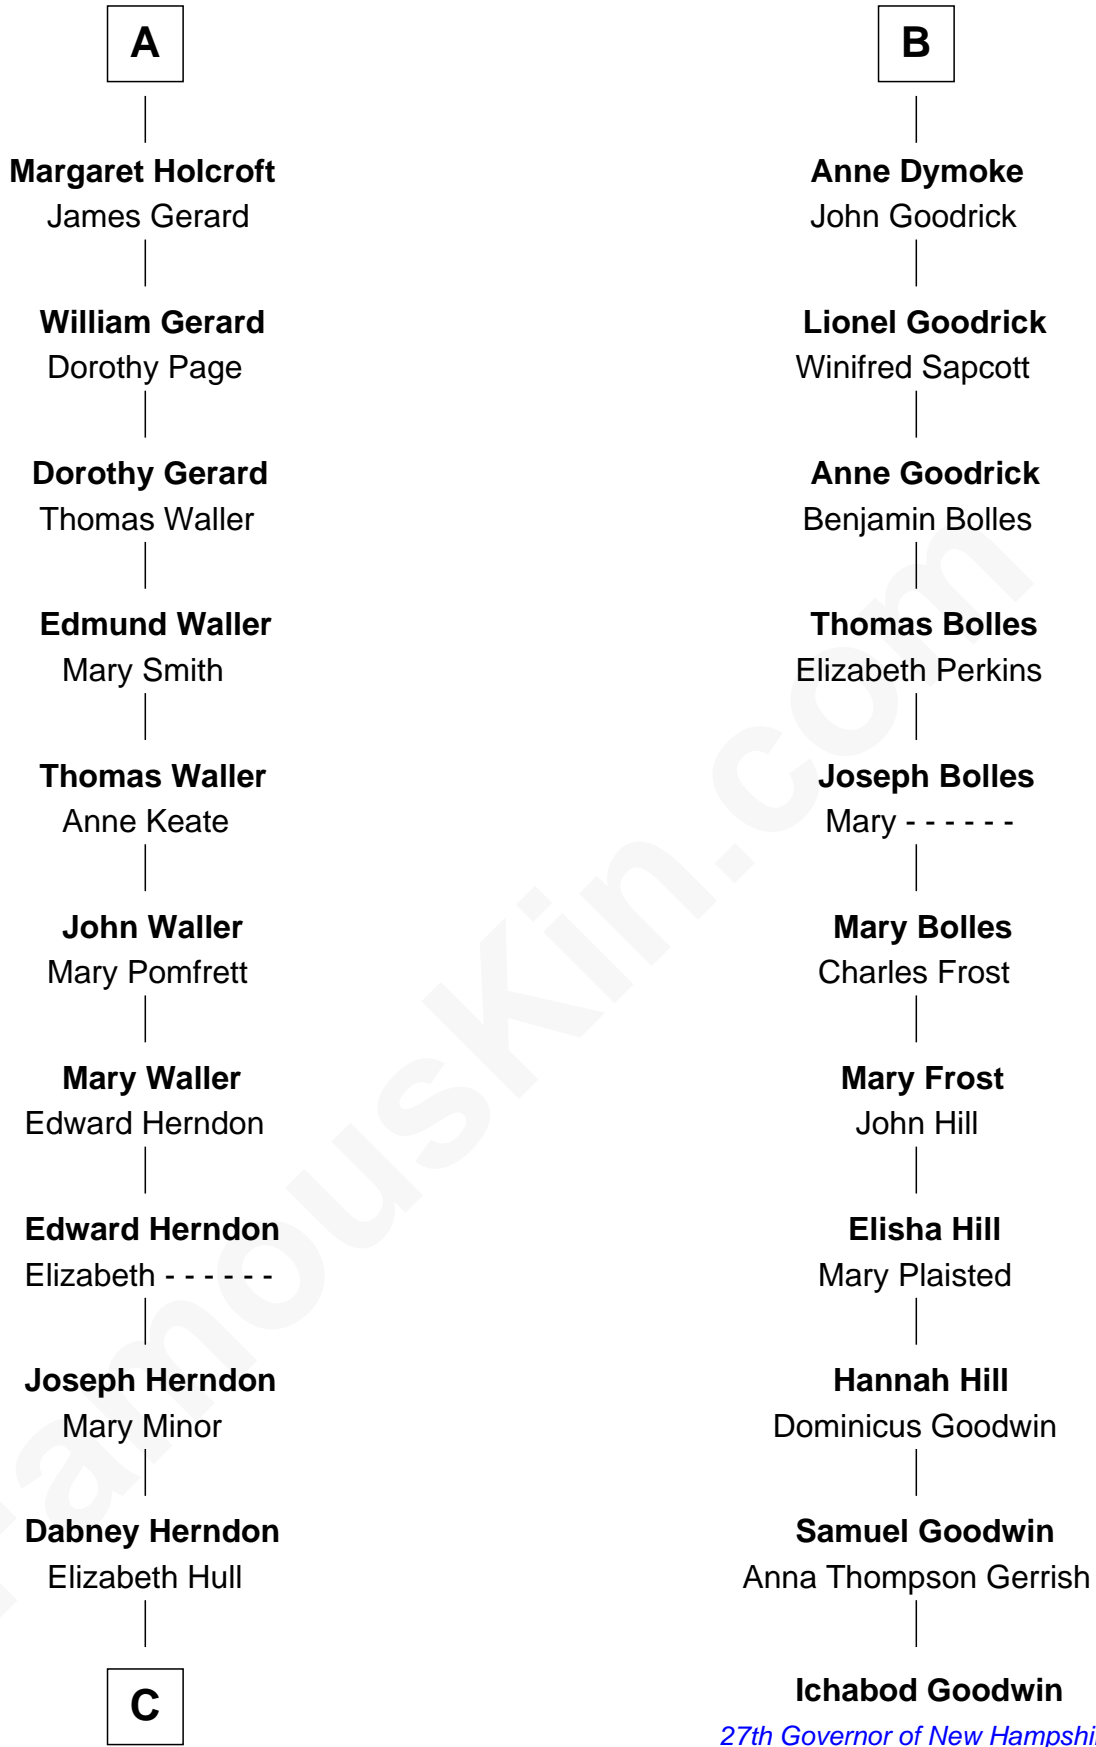

## Relationship Chart of

**Ellen (Herndon) Arthur**

*Wife of President Chester A. Arthur*

17th cousin 1 time removed of

**Ichabod Goodwin**

*27th Governor of New Hampshire*

**Sir William de Ros**

Eustache Fitz Ralph

C

—  
**Capt. William Lewis Herndon**  
Frances Elizabeth Hansborough

—  
**Ellen (Herndon) Arthur**  
*Wife of President Chester Arthur*

FamousKin.com