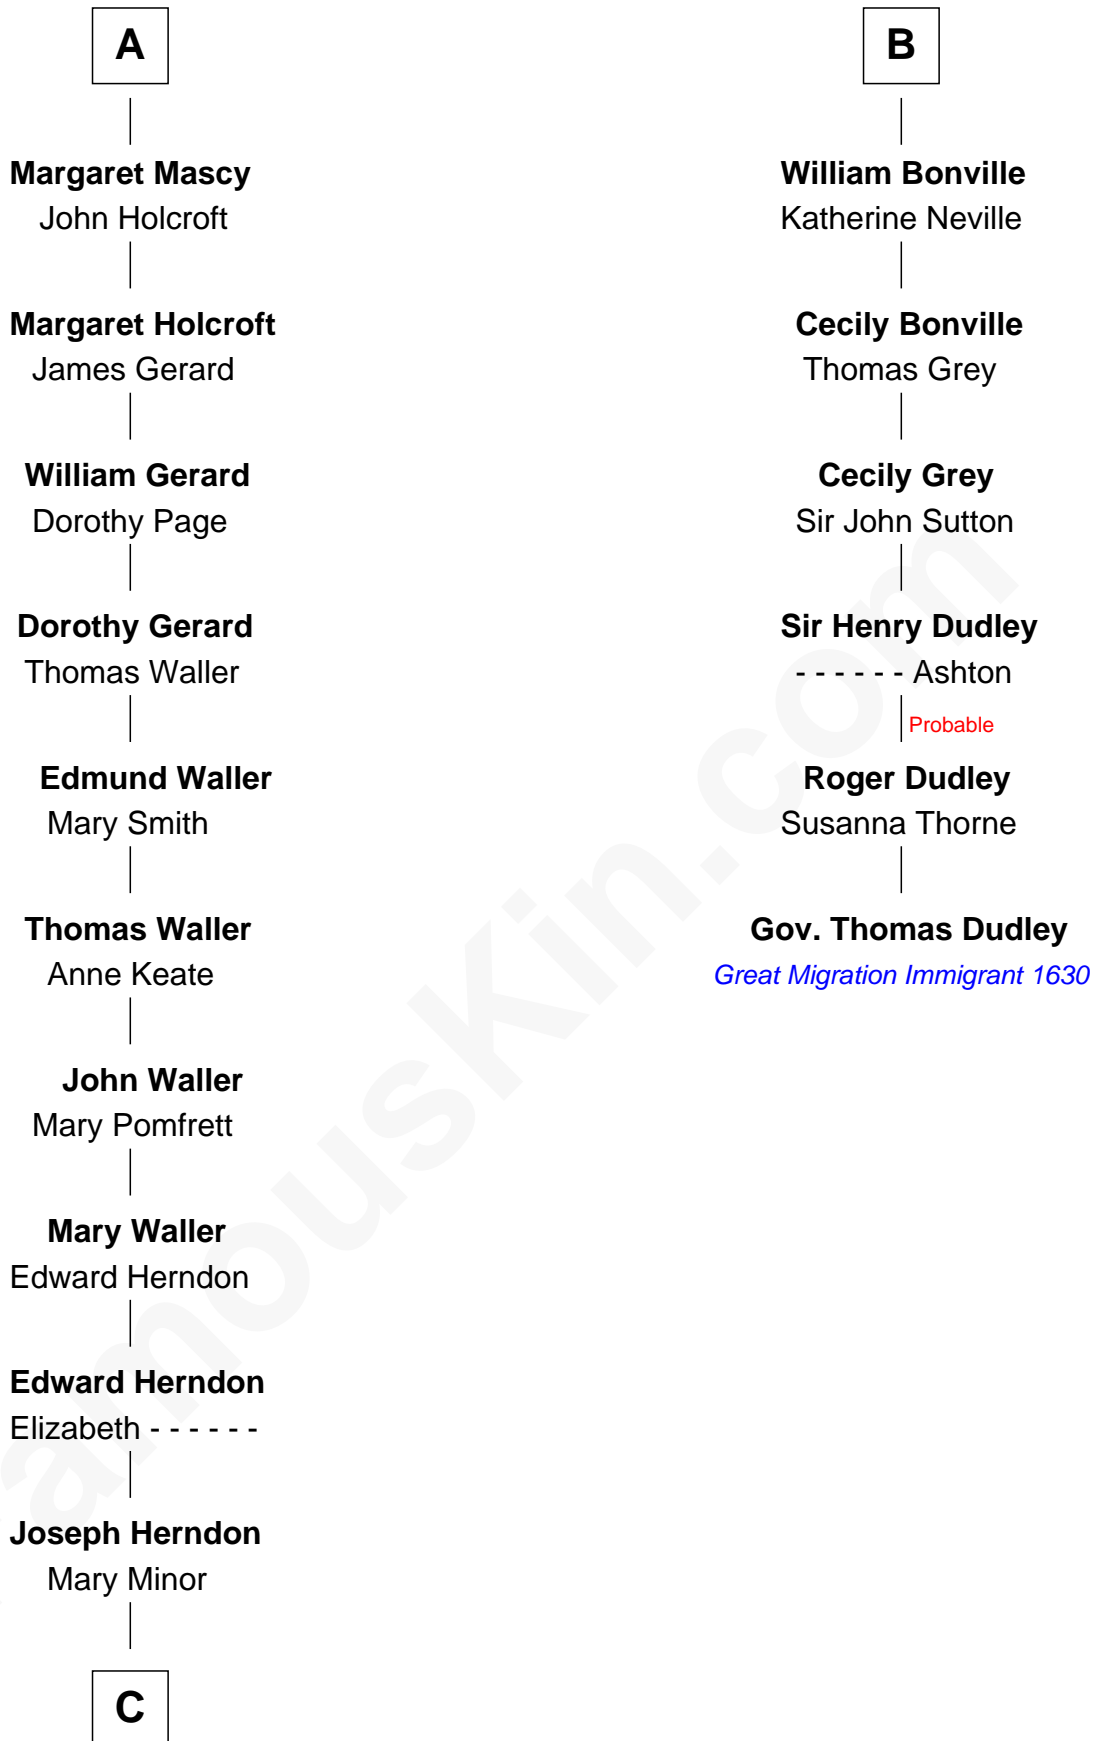

## Relationship Chart of

**Ellen (Herndon) Arthur**

*Wife of President Chester A. Arthur*

**12th cousin 7 times removed of**

**Gov. Thomas Dudley**

*(1576 - 1653) Great Migration Immigrant 1630*

**Sir William de Ros**

Lucy FitzPiers

**C**

—  
**Dabney Herndon**

Elizabeth Hull

—  
**Capt. William Lewis Herndon**  
Frances Elizabeth Hansborough

—  
**Ellen (Herndon) Arthur**  
*Wife of President Chester Arthur*

FamousKin.com