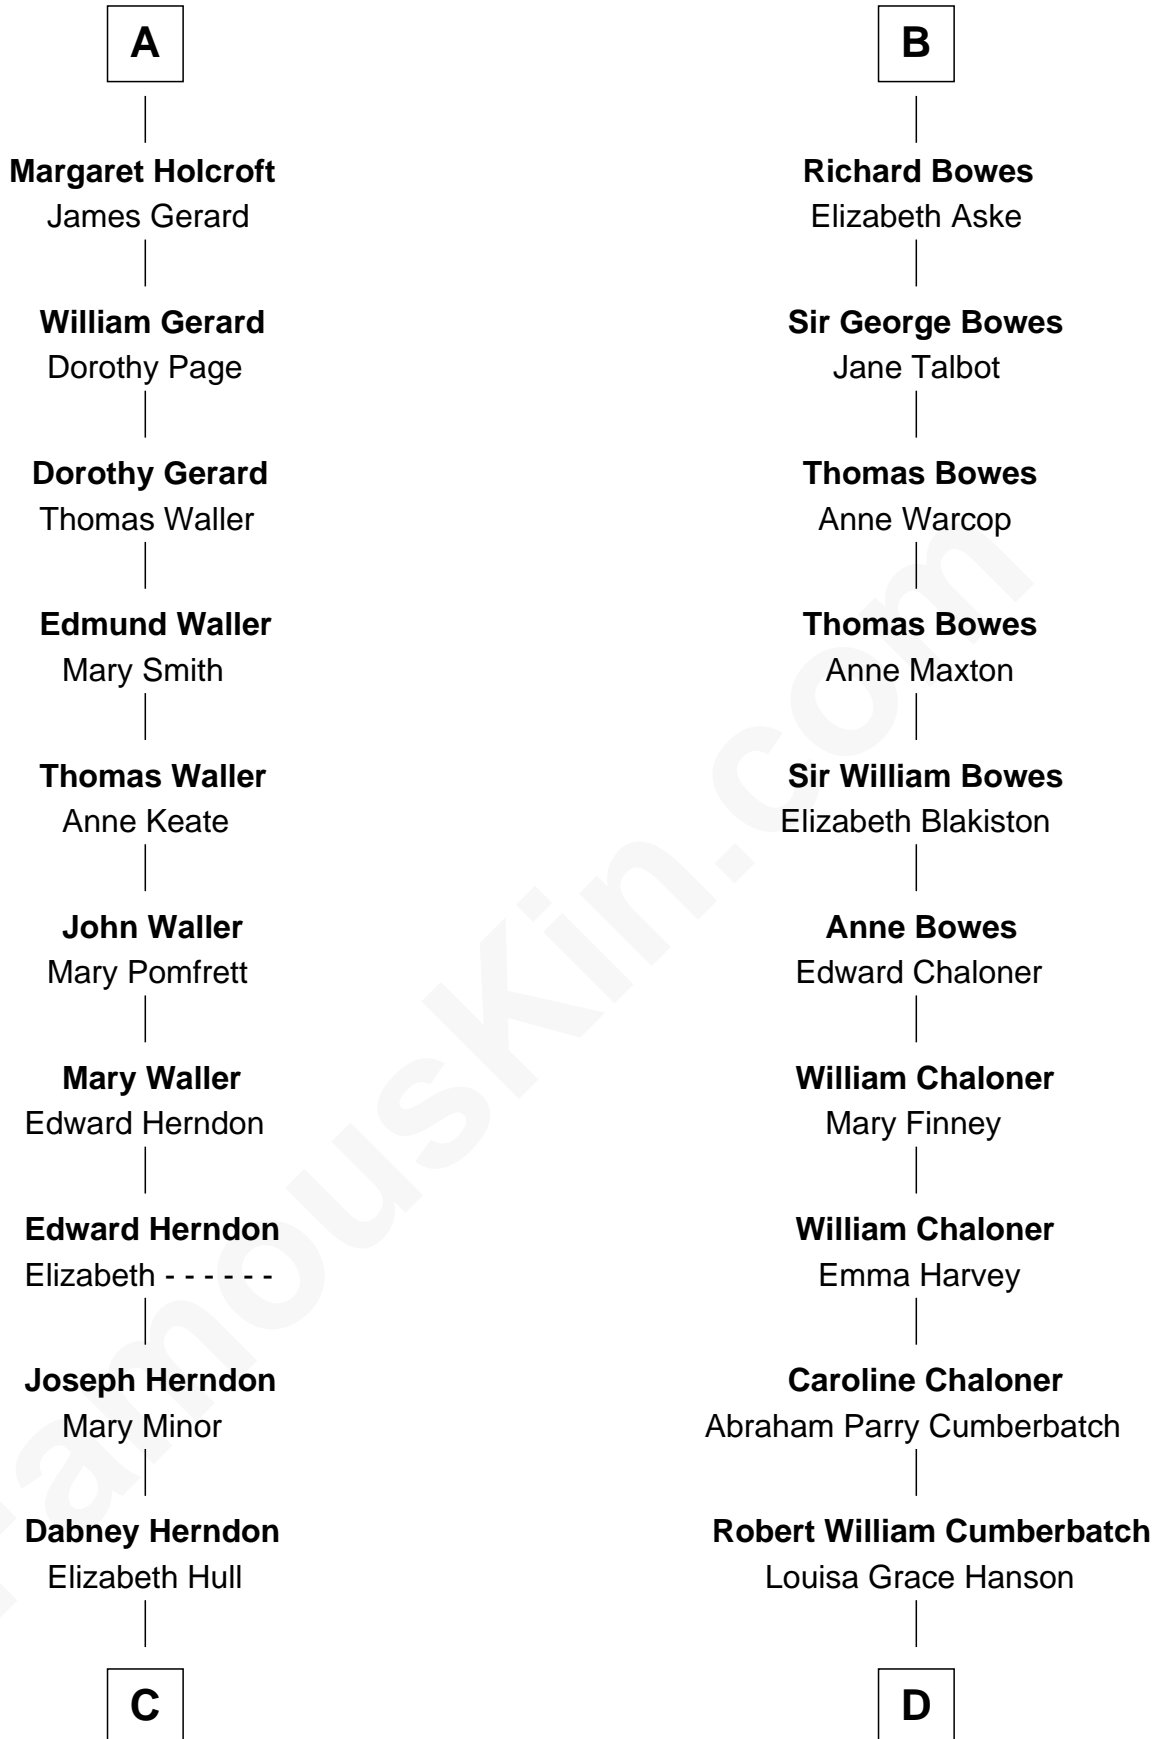

FamousKin.com

Relationship Chart of

Ellen (Herndon) Arthur

Wife of President Chester A. Arthur

18th cousin 2 times removed of

Benedict Cumberbatch

Movie, Television and Stage Actor

C

Capt. William Lewis Herndon
Frances Elizabeth Hansborough

Ellen (Herndon) Arthur
Wife of President Chester Arthur

D

Henry Alfred Cumberbatch
Hélène Gertrude Rees

Henry Carlton Cumberbatch
Pauline Ellen Laing Congdon