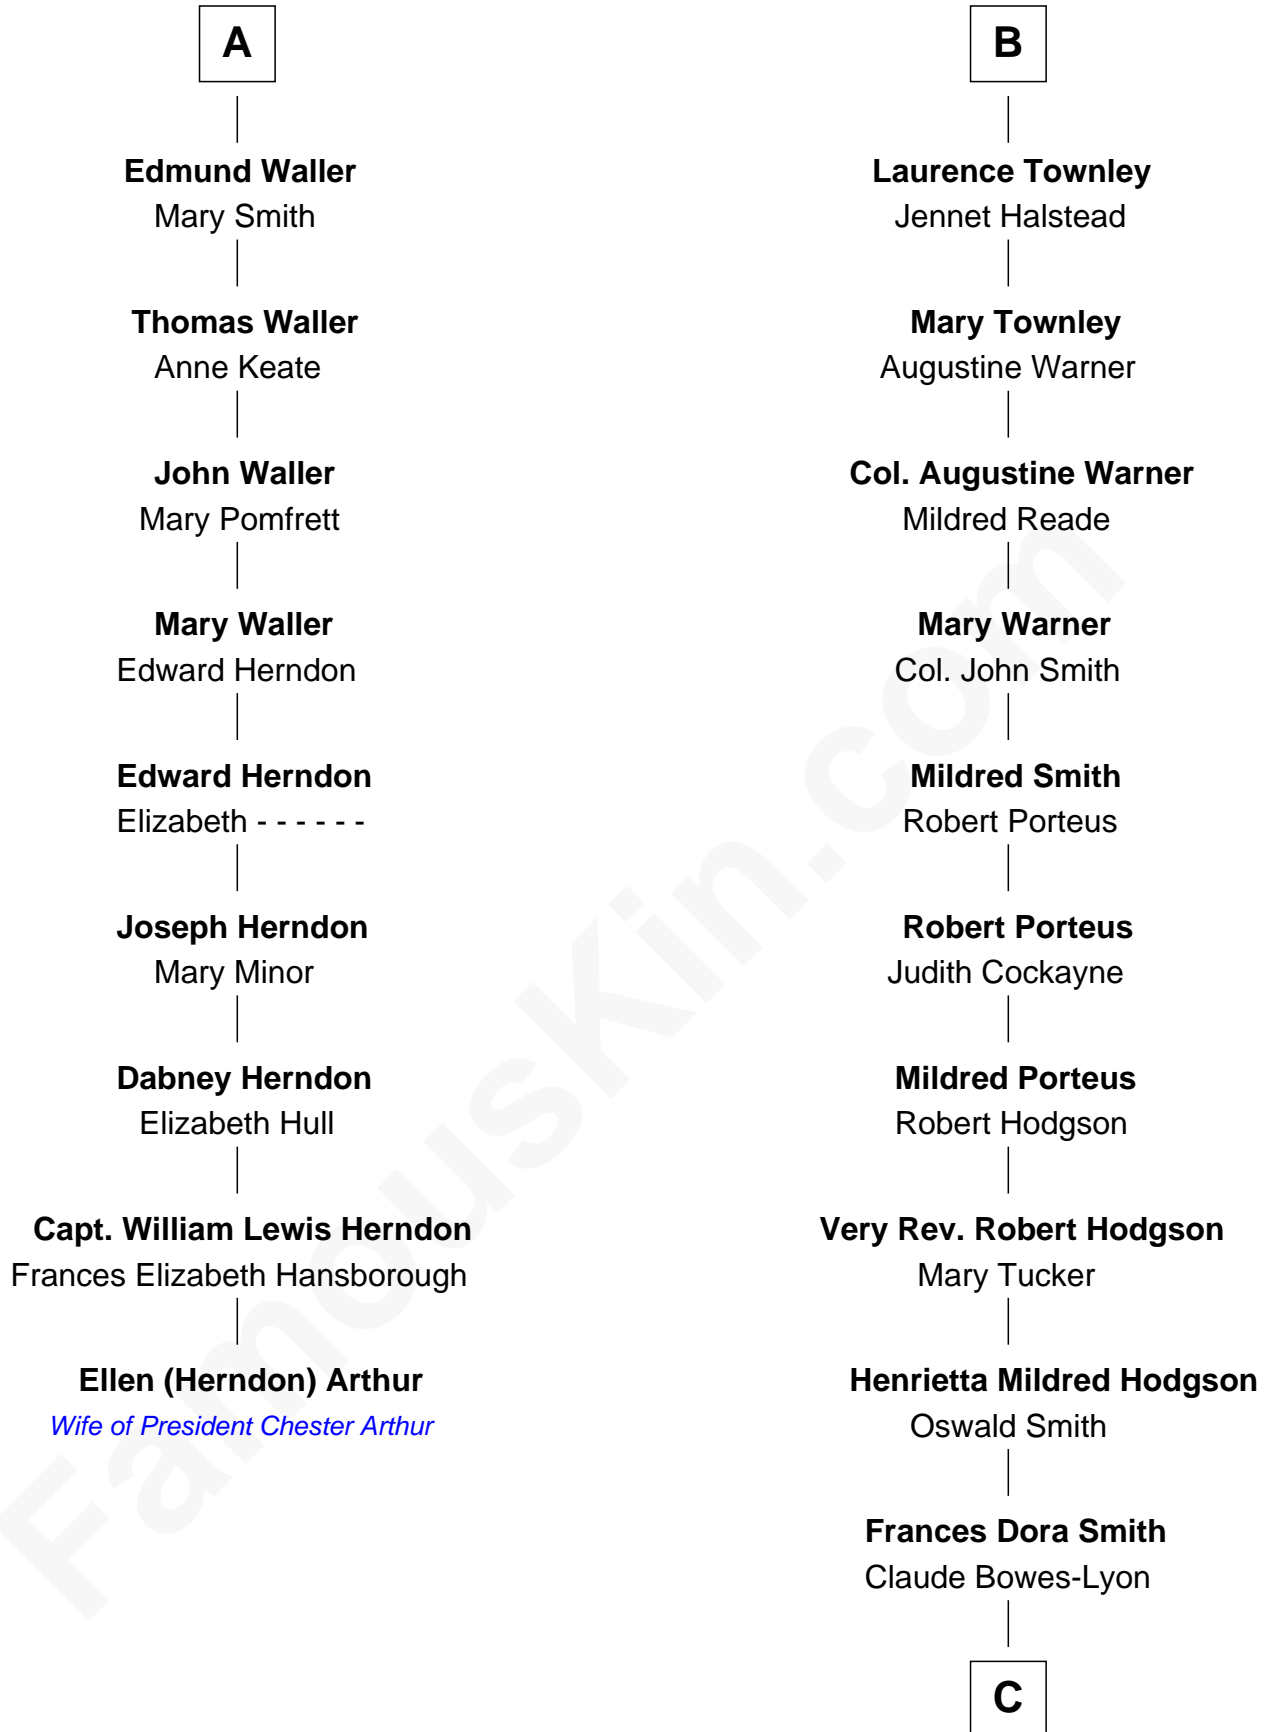

# FamousKin.com Relationship Chart of

**Ellen (Herndon) Arthur**

*Wife of President Chester A. Arthur*

15th cousin 4 times removed of

**Queen Elizabeth II**

*Queen of the United Kingdom*

**Sir Nicholas Harington**

**Agnes Harington**

Richard Sherburne

**Richard Sherburne**

Alice Hamerton

**Isabel Sherburne**

John Townley

**Laurence Townley**

-----

**Henry Townley**

-----

**Laurence Townley**

Hellen Hesketh

**Laurence Townley**

Margaret Hartley

**B**

C

**Claude George Bowes-Lyon**  
Cecilia Nina Cavendish-Bentinck

**Elizabeth Bowes-Lyon**  
George VI, King of the United Kingdom

**Queen Elizabeth II**  
*Queen of the United Kingdom*