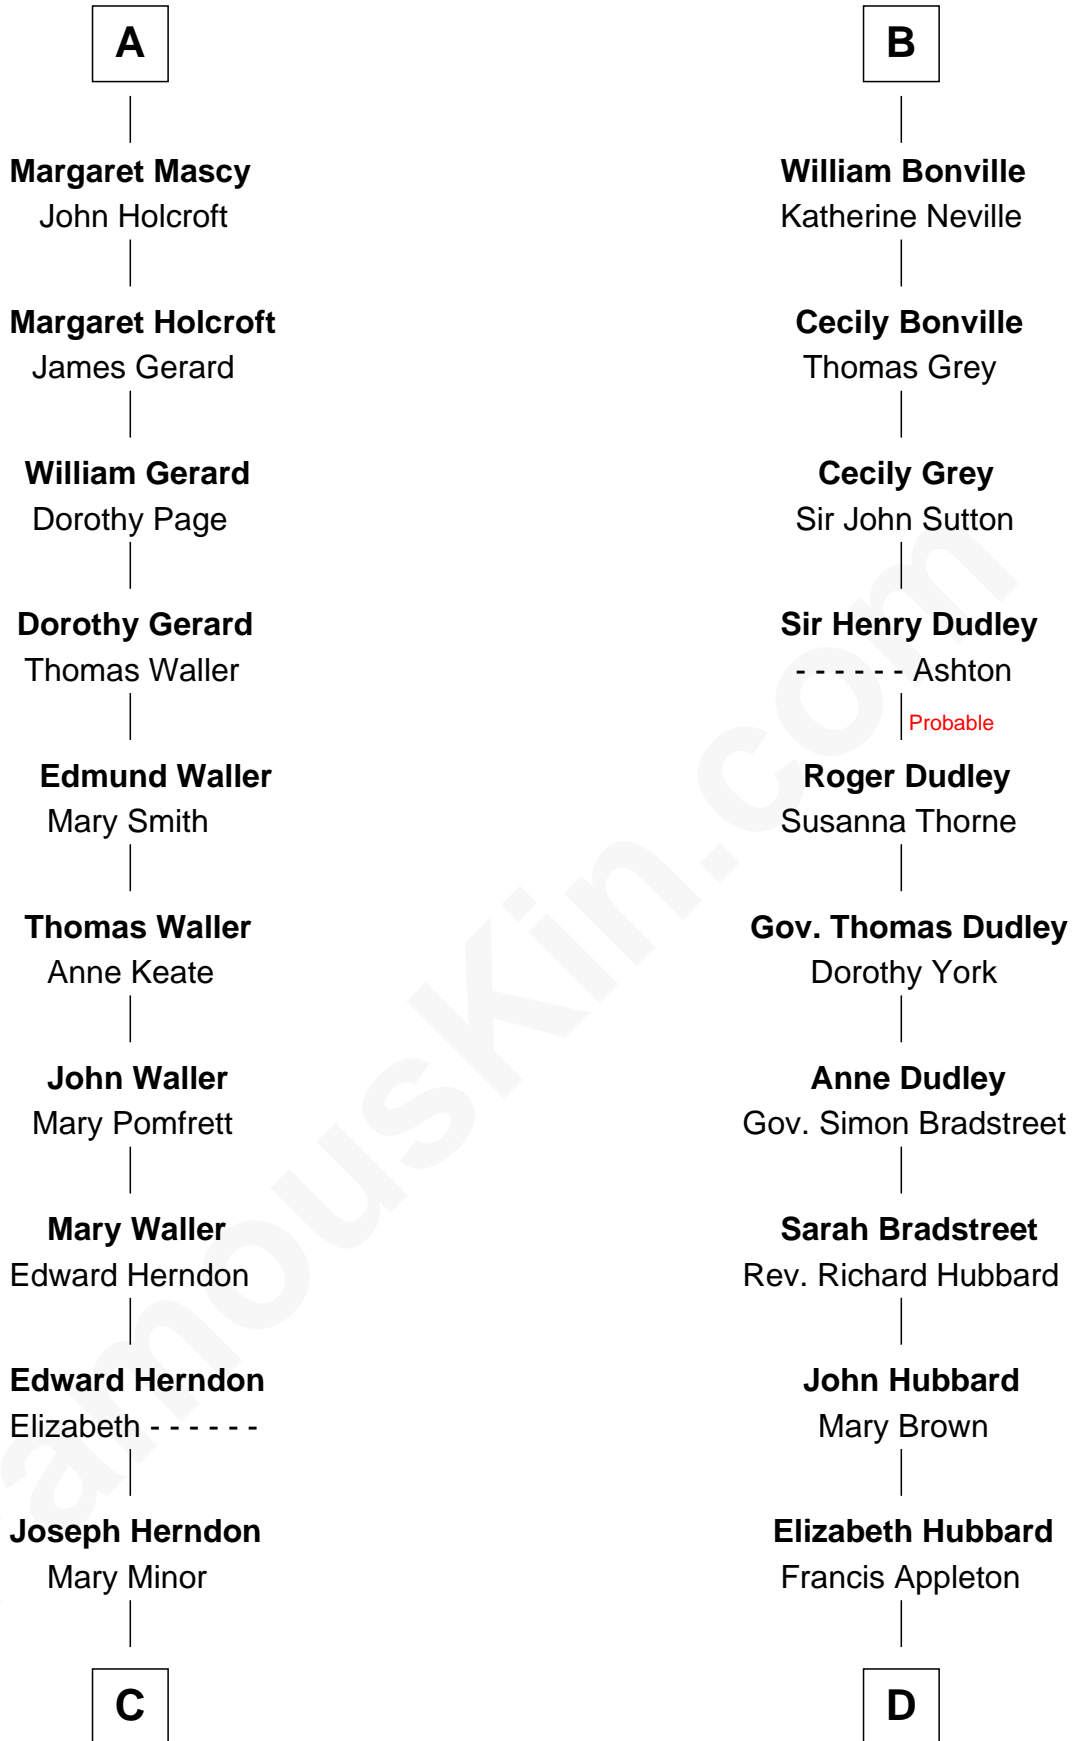

## Relationship Chart of

**Ellen (Herndon) Arthur**

*Wife of President Chester A. Arthur*

18th cousin 1 time removed of

**Jane (Appleton) Pierce**

*First Lady of President Franklin Pierce*

**Sir William de Ros**

Lucy FitzPiers

FamousKin.com